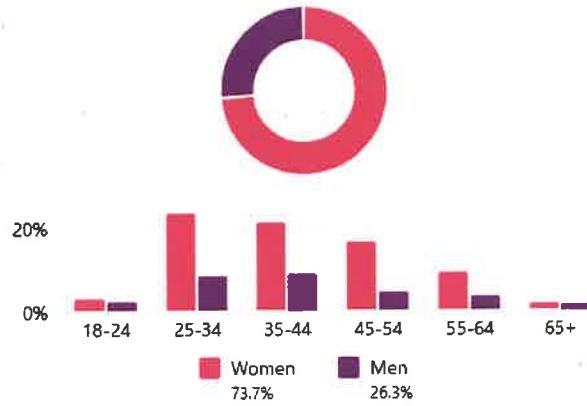

Audience

Current audience

Potential audience

Facebook Page Likes ⓘ

19,919

Age & gender ⓘ

Instagram followers ⓘ

383

Age & gender ⓘ

Top cities

Top cities

Top countries

Top countries