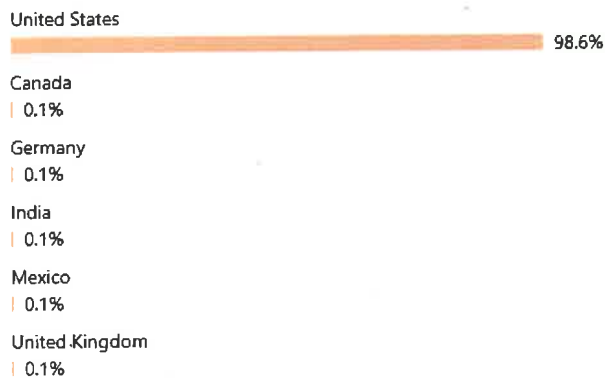

Audience

Current audience

Potential audience

Facebook Page Likes ⓘ

19,919

Age & gender ⓘ

Instagram followers ⓘ

383

Age & gender ⓘ

Top cities

Top cities

Top countries

Top countries