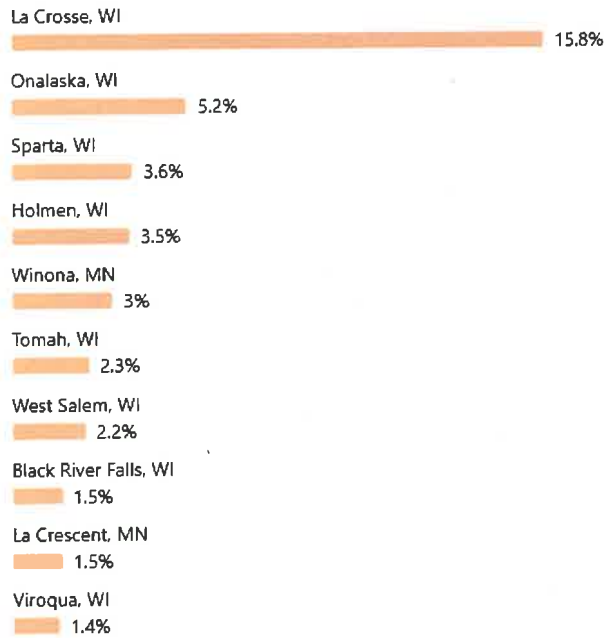

Audience

Current audience

Potential audience

Facebook Page Likes ⓘ

19,919

Age & gender ⓘ

Instagram followers ⓘ

383

Age & gender ⓘ

Top cities

Top cities

Top countries

Top countries