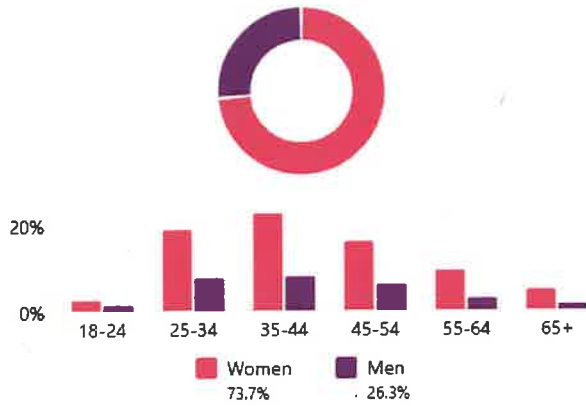

Audience

Current audience

Potential audience

Facebook Page Likes ⓘ

19,919

Age & gender ⓘ

Instagram followers ⓘ

383

Age & gender ⓘ

Top cities

Top cities

Top countries

Top countries