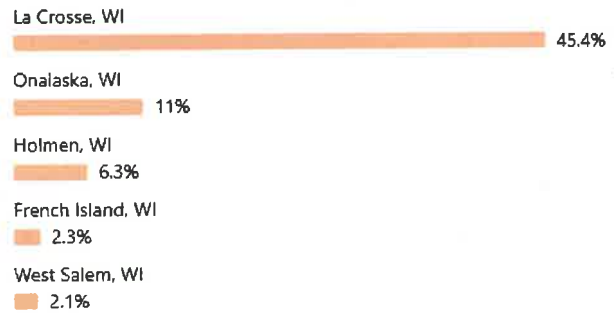

Audience

Current audience

Potential audience

Facebook Page Likes ⓘ

19,919

Age & gender ⓘ

Instagram followers ⓘ

383

Age & gender ⓘ

Top cities

Top cities

Top countries

Top countries