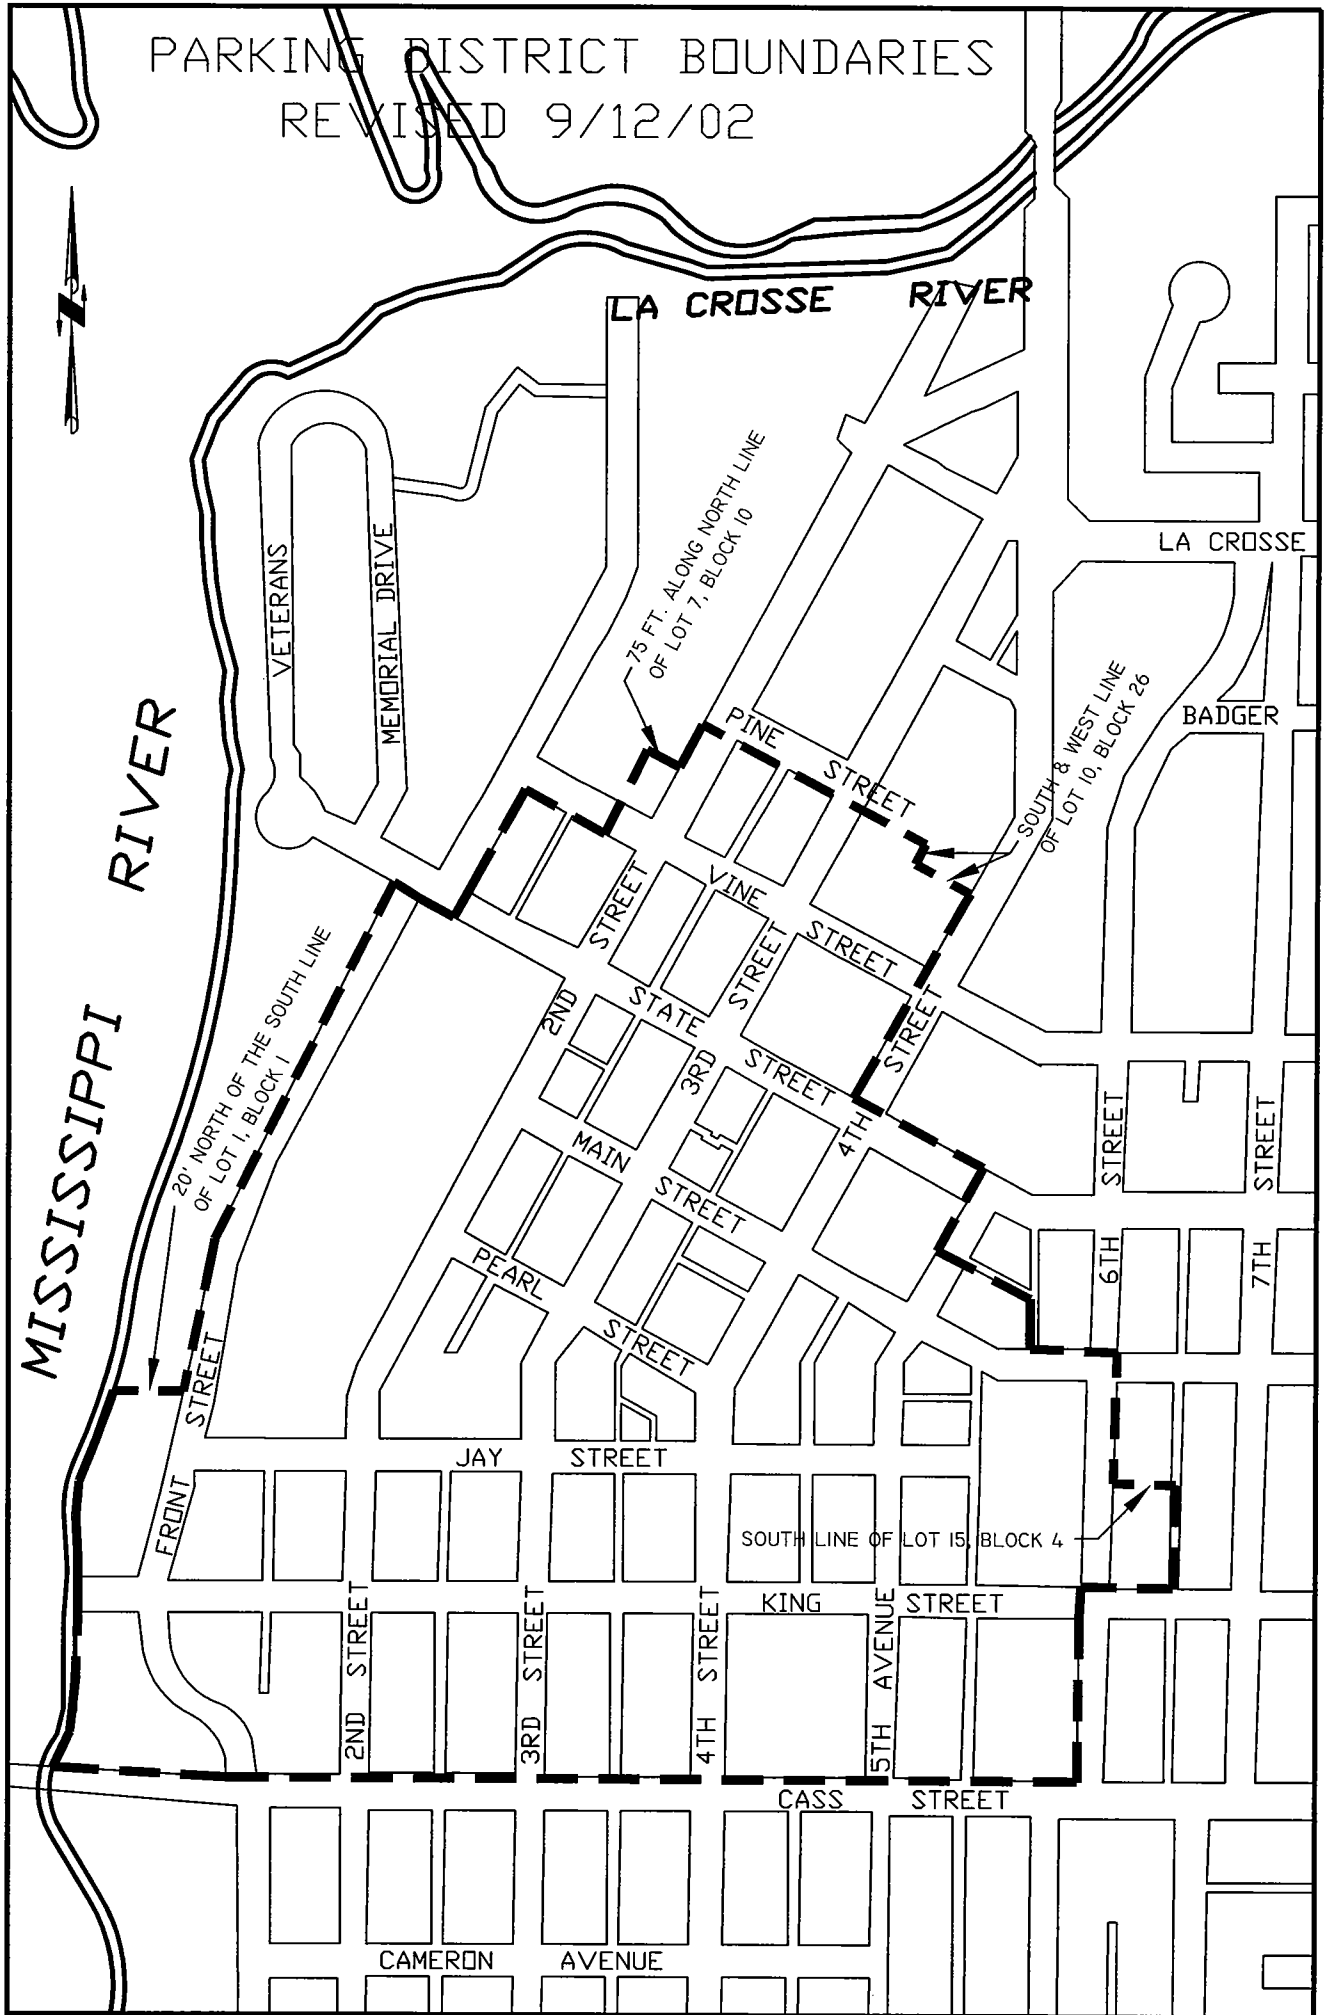

PARKING DISTRICT BOUNDARIES  
REVISED 9/12/02

MISSISSIPPI RIVER

LA CROSSE RIVER

20' NORTH OF THE SOUTH LINE  
OF LOT 1, BLOCK 1

75 FT. ALONG NORTH LINE  
OF LOT 7, BLOCK 10

SOUTH & WEST LINE  
OF LOT 10, BLOCK 26

SOUTH LINE OF LOT 15, BLOCK 4

VETERANS MEMORIAL DRIVE  
PINE STREET  
VINE STREET  
STATE STREET  
2ND STREET  
3RD STREET  
4TH STREET  
5TH AVENUE  
CASS STREET  
CAMERON AVENUE  
FRONT STREET  
JAY STREET  
PEARL STREET  
MAIN STREET  
BADGER STREET  
LA CROSSE  
STREET  
STREET  
6TH  
7TH