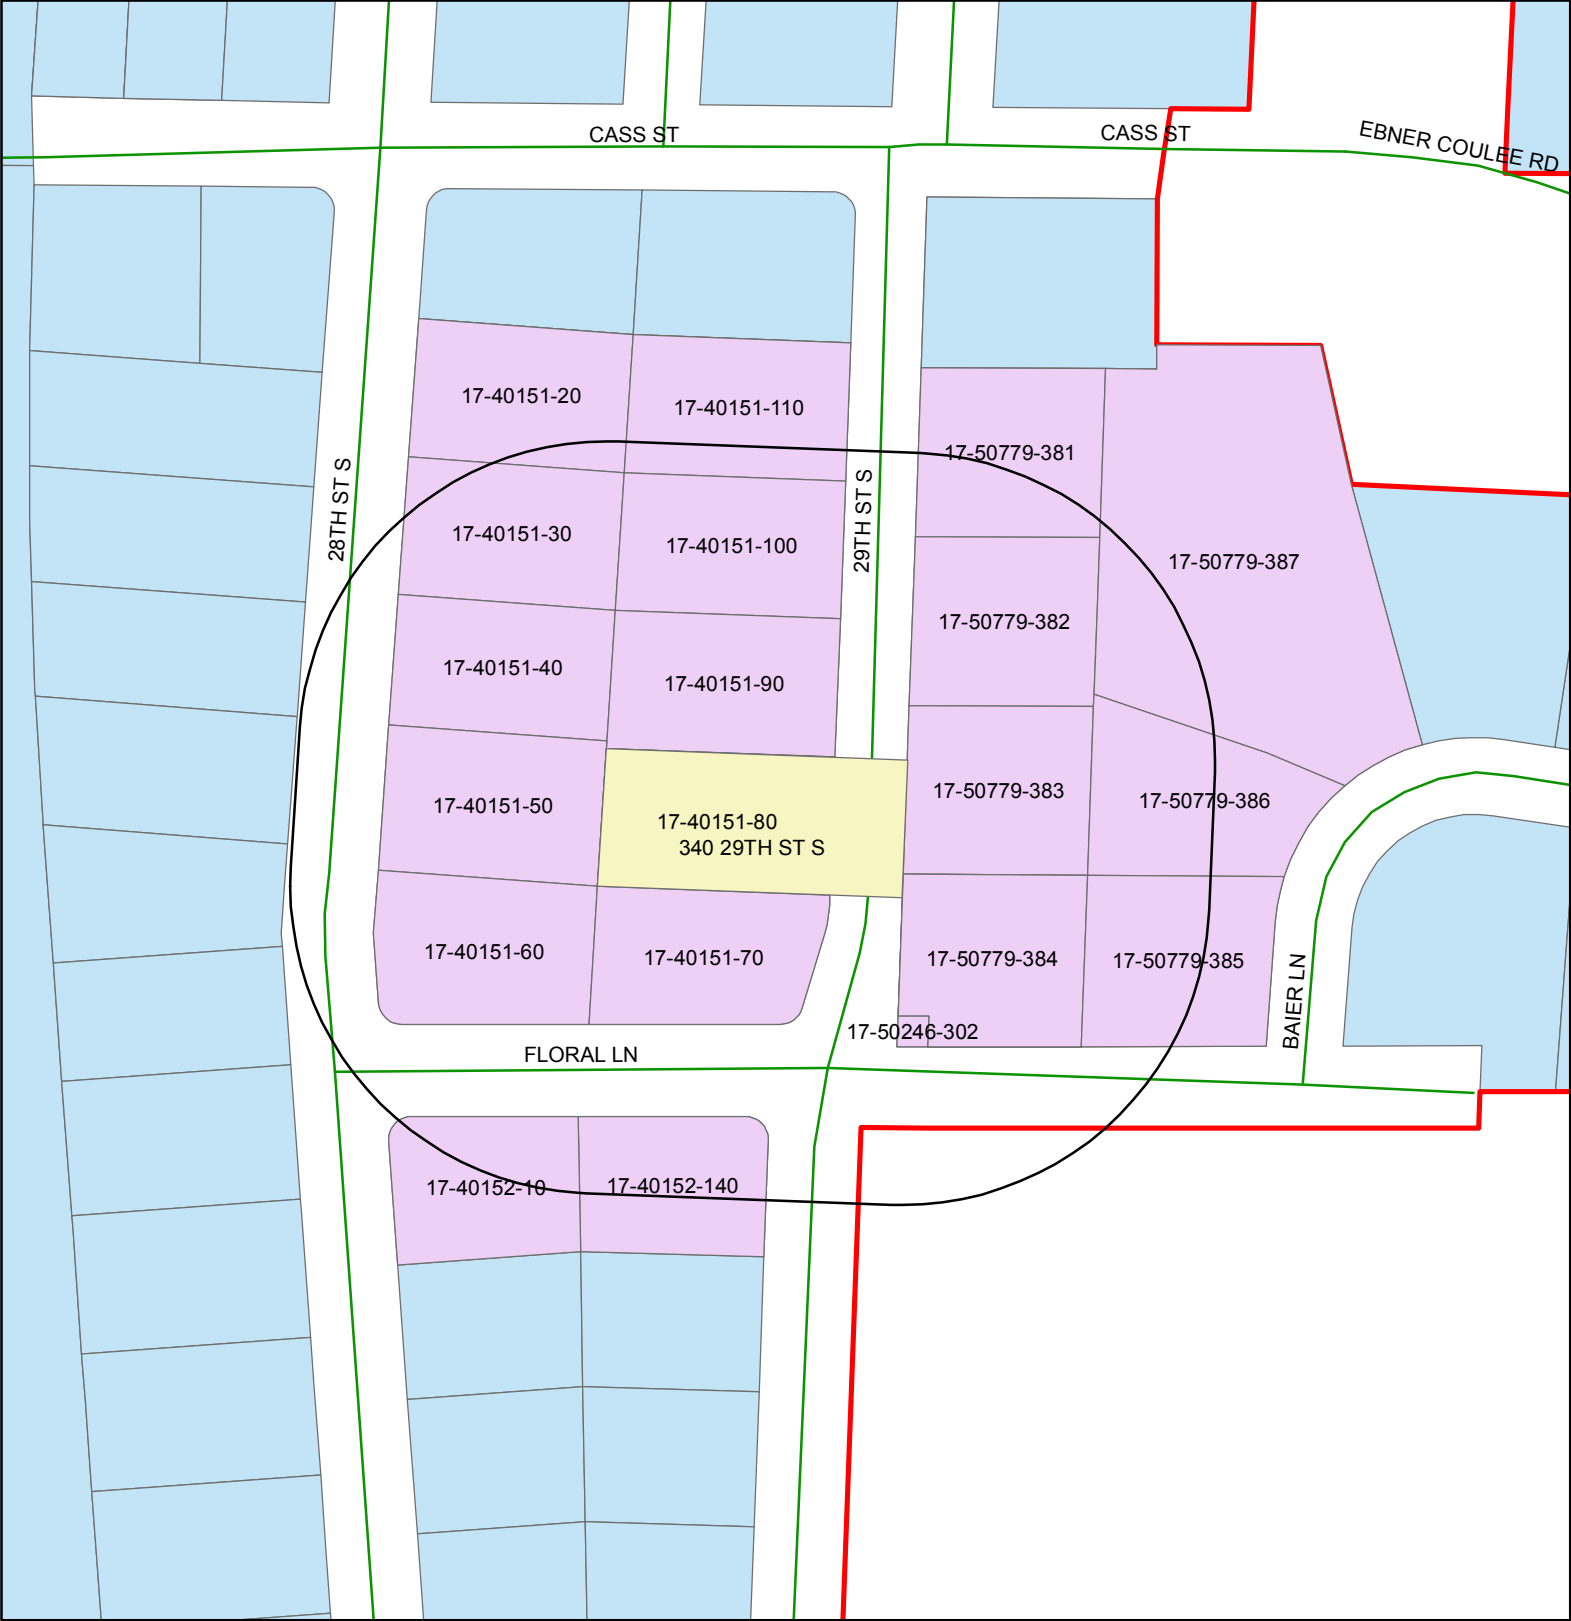

Properties within 200ft of 340 29th St

-  200 ft Buffer
-  340 29th St
-  Properties within 200 ft