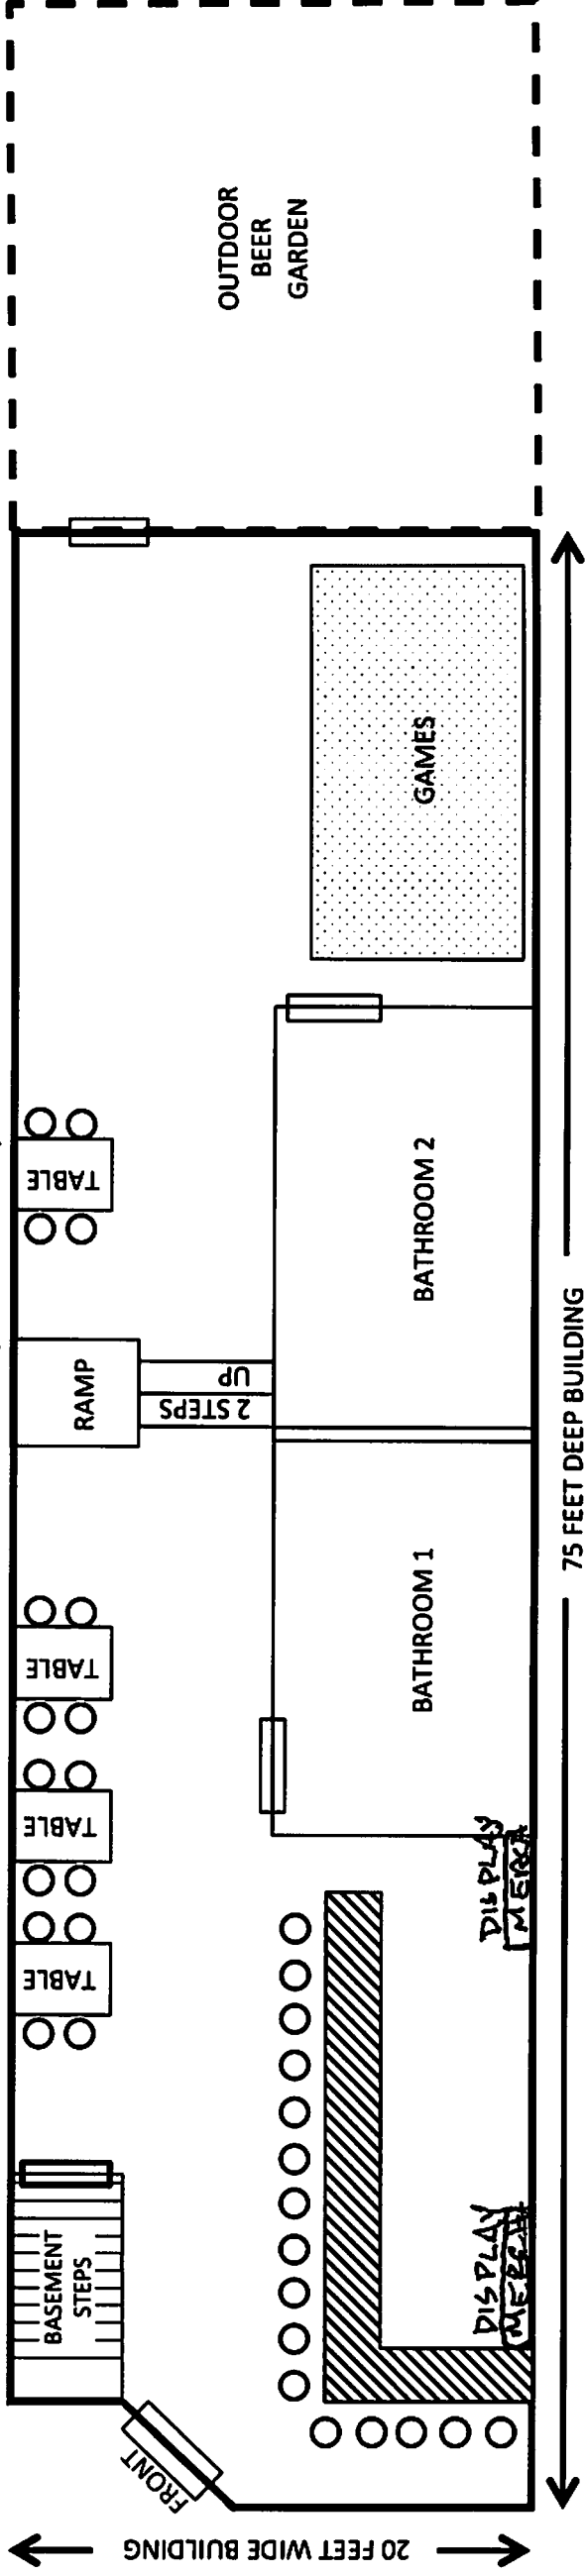

MAIN LEVEL = 1,500 #

MALUNA BAR - 411 S 3RD STREET, LACROSSE, WISCONSIN

BASEMENT
1,500 #
STORAGE
INCLUDING 96 # COOLER