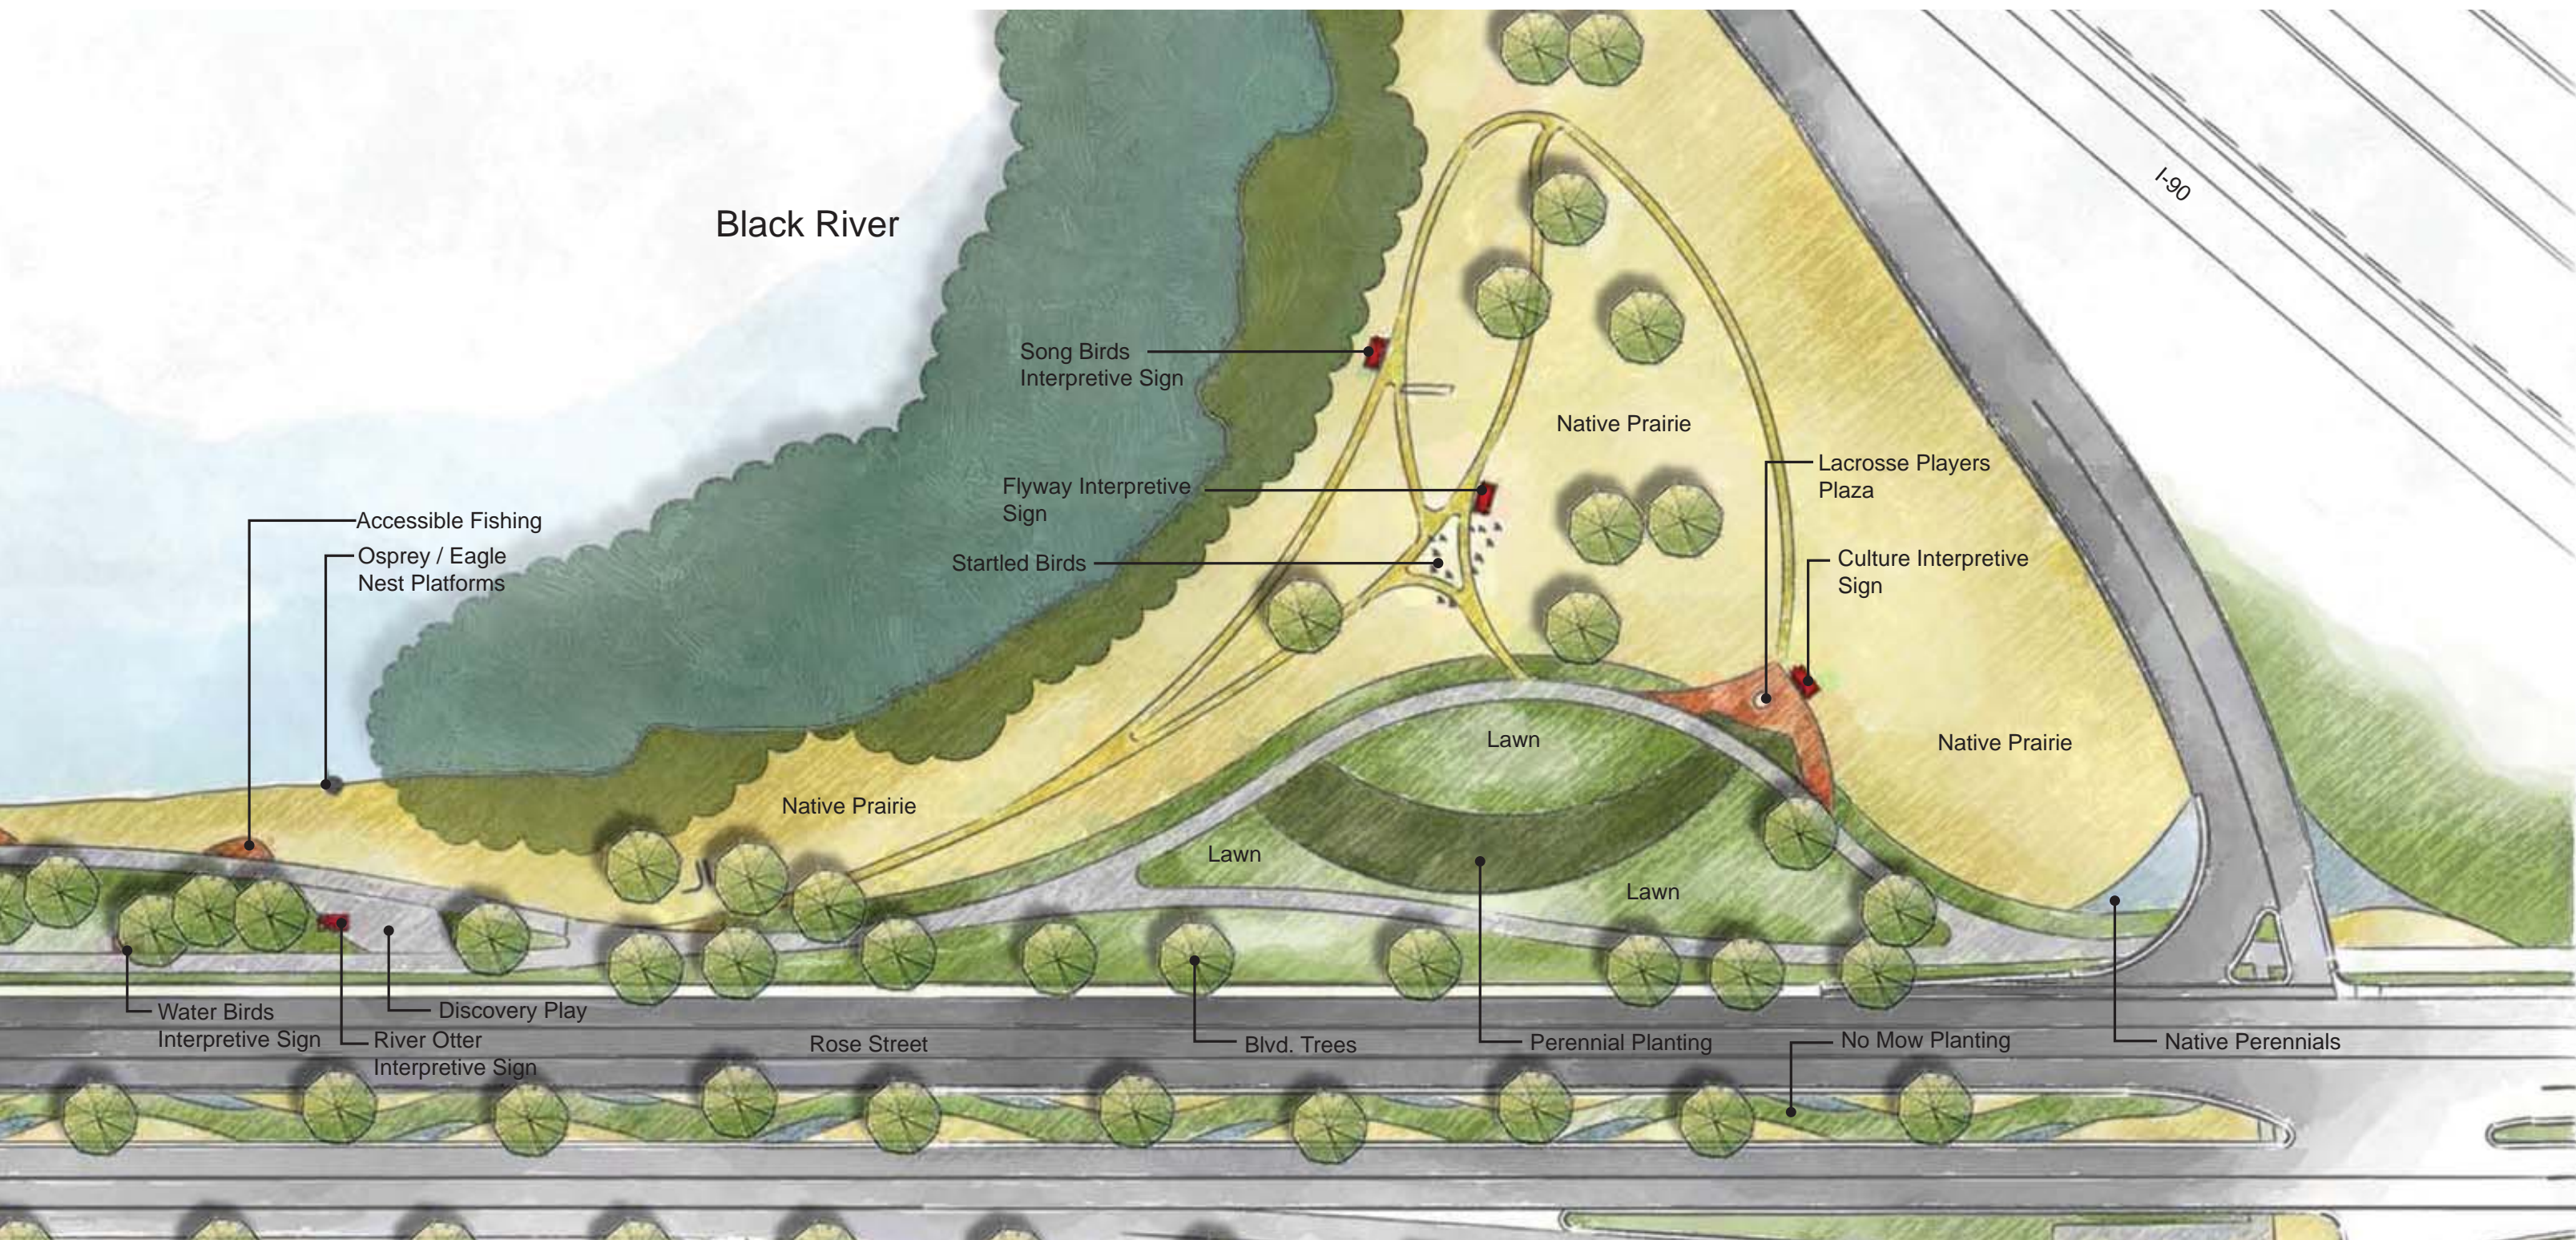

Eagle Sculpture Plaza

Shelter

Osprey / Eagle Nest Platforms

Accessible Fishing

Paddle Fish Interpretive Sign

Interpretive Sign

Water Birds Interpretive Sign

Song Birds Interpretive Sign

Flyway Interpretive Sign

Startled Birds

Rose Street

Discovery Play

Discovery Play

Lawn

Parking 8 Cars and 2 Large Vehicles

River Otter Interpretive Sign

Perennial Planting

Culture Interpretive Sign

West George

Native Prairie

Bldv. Trees

No Mow Planting

Native Perennials

Scale: 1" = 100' - 0"

# Black River

Eagle Viewing Area  
La Crosse, WI

**Eagle Viewing Area**  
La Crosse, WI