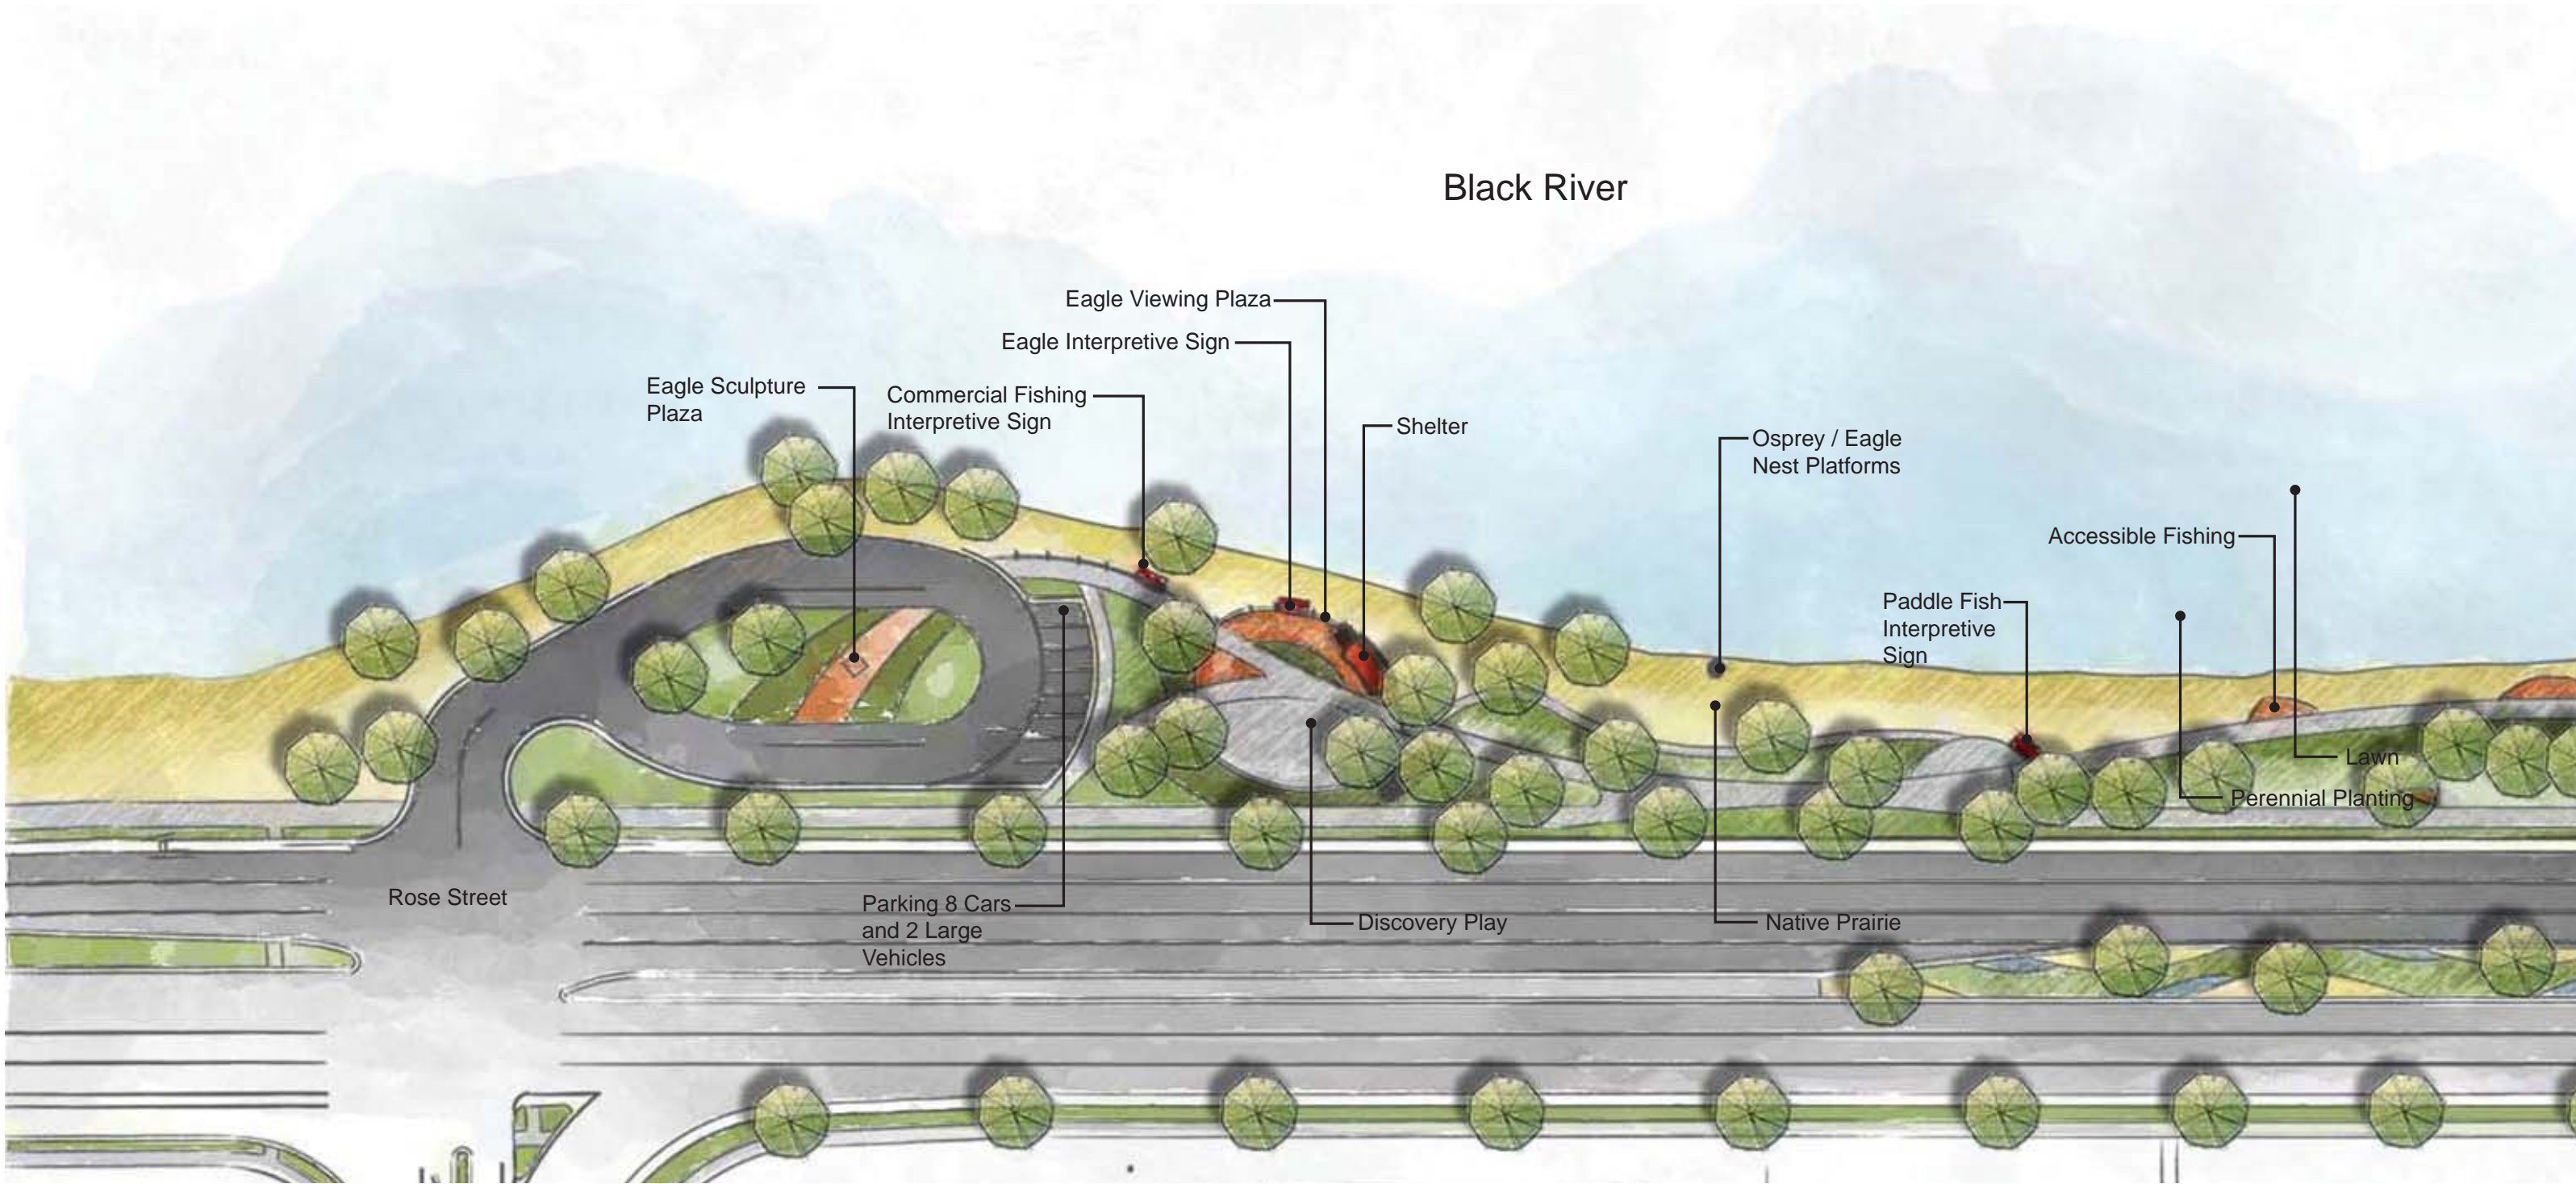

Black River

Eagle Viewing Area
La Crosse, WI