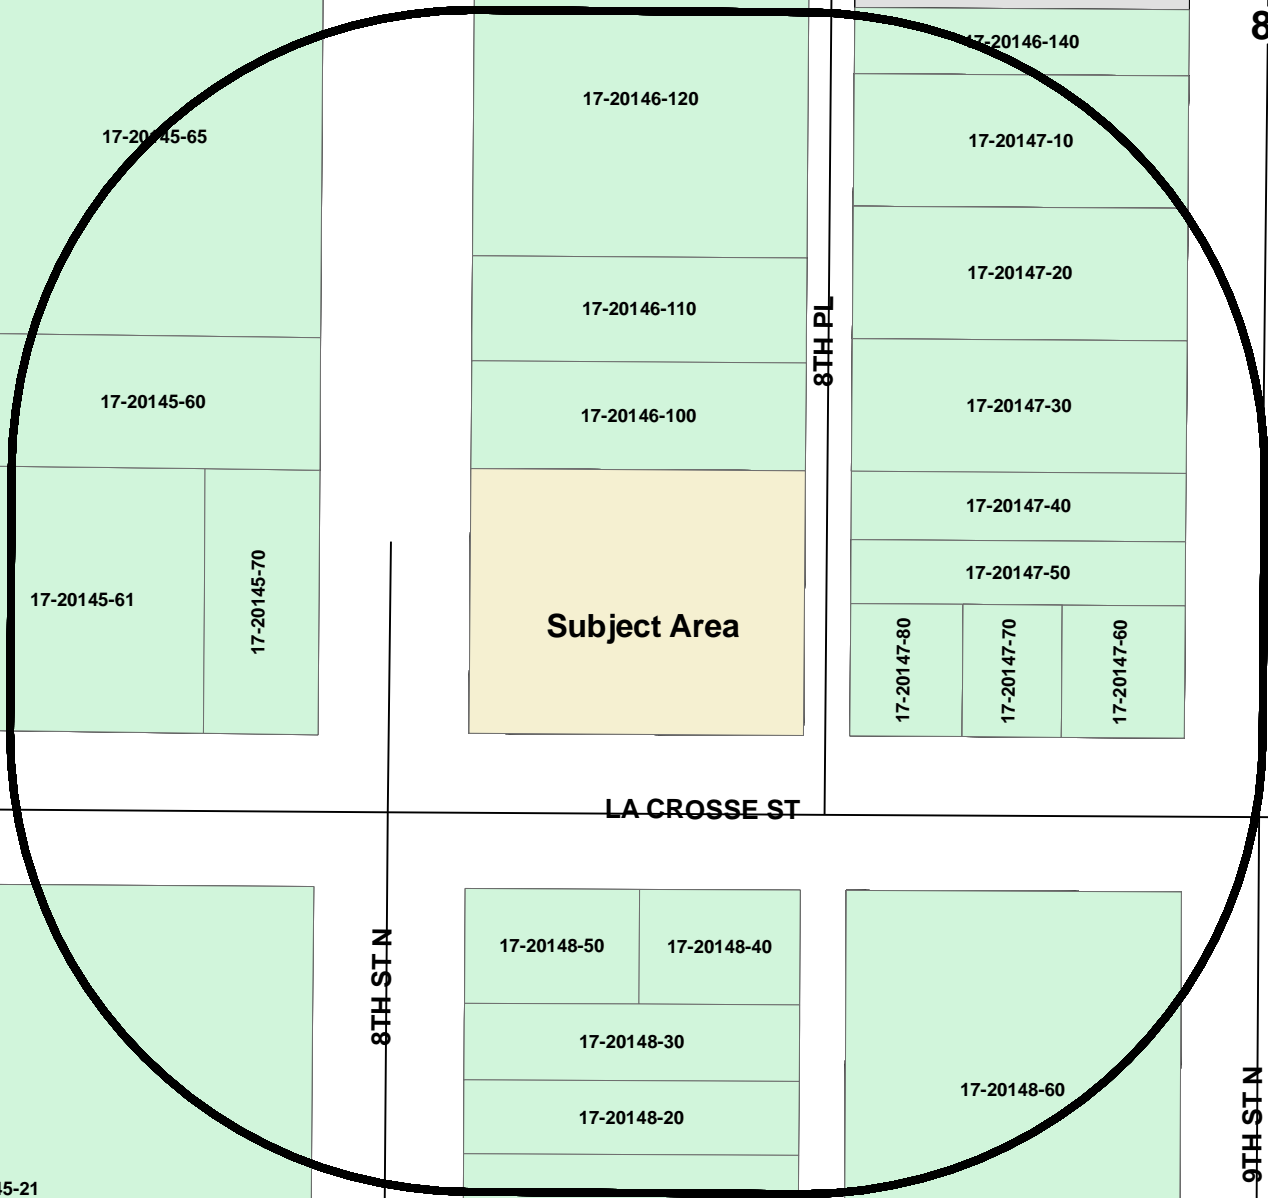

GROVE ST

Properties within 200ft of  
801/809 La Crosse St

17-20146-120

17-20146-110

17-20146-100

**Subject Area**

17-20146-140

17-20147-10

17-20147-20

17-20147-30

17-20147-40

17-20147-50

17-20147-80

17-20147-70

17-20147-60

17-20145-65

17-20145-60

17-20145-61

17-20145-70

LA CROSSE ST

8TH ST N

17-20148-50

17-20148-40

17-20148-30

17-20148-20

17-20148-10

17-20148-60

9TH ST N

17-20145-21

0 35 70 140 Feet