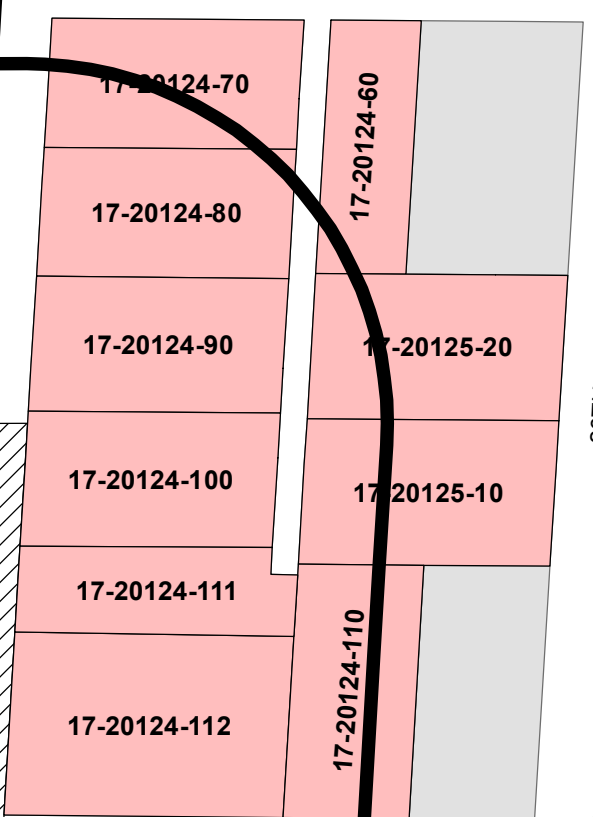

KING ST

23RD ST S

26TH ST S

CASS ST

24TH ST S

LOSEY BLVD S

**Properties within 200ft of 2415 Cass St**