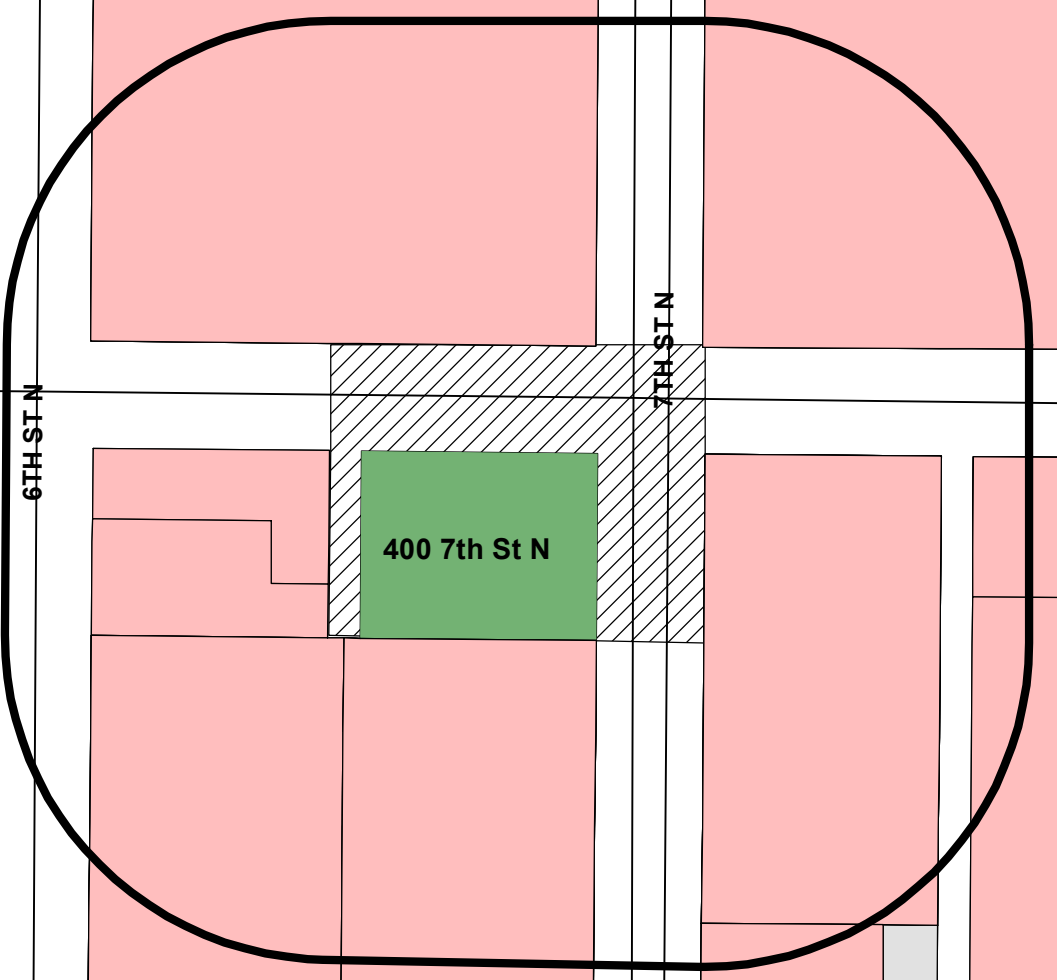

Properties within 200ft of  
400 7th St N

400 7th St N

6TH ST N

7TH ST N

8TH ST N

VINE ST

STATE ST

0 50 100 200 Feet