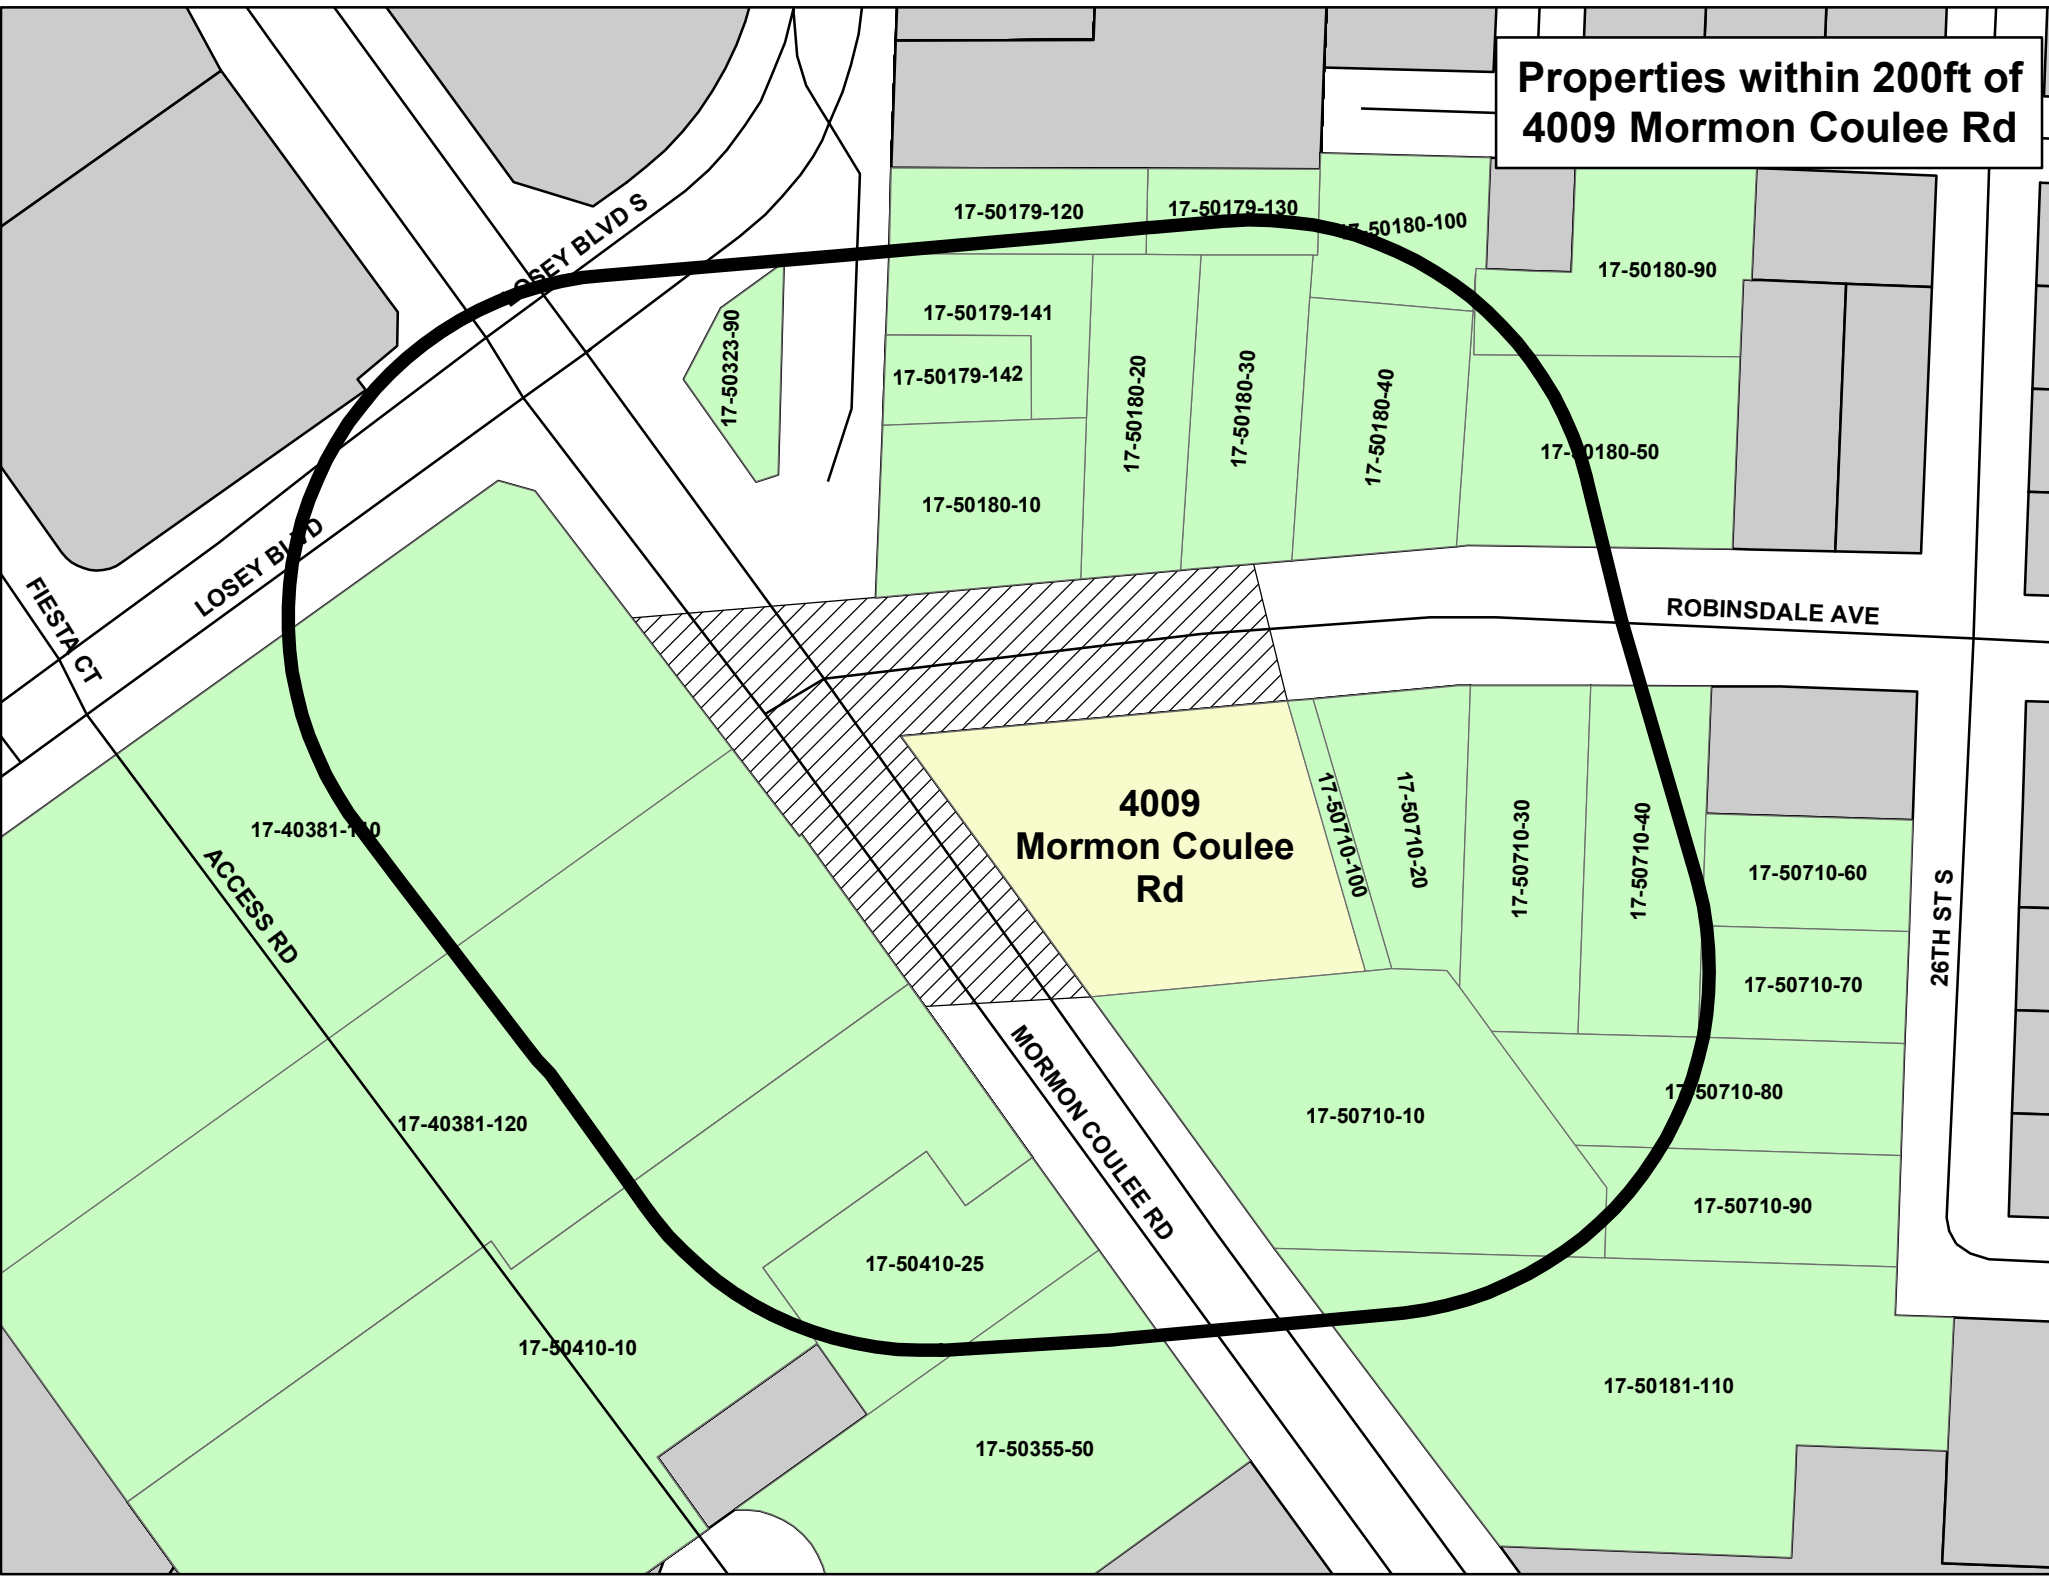

**Properties within 200ft of  
4009 Mormon Coulee Rd**

**4009  
Mormon Coulee  
Rd**

LOSEY BLVD S

LOSEY BLVD

FIESTA CT

ACCESS RD

ROBINSDALE AVE

26TH ST S

MORMON COULEE RD

17-40381-110

17-40381-120

17-50410-10

17-50410-25

17-50355-50

17-50179-120

17-50179-130

17-50180-100

17-50179-141

17-50179-142

17-50180-10

17-50180-20

17-50180-30

17-50180-40

17-50180-90

17-50180-50

17-50710-100

17-50710-20

17-50710-30

17-50710-40

17-50710-60

17-50710-70

17-50710-80