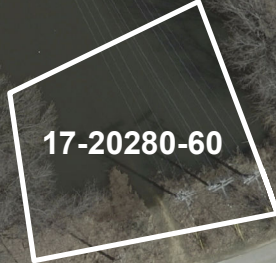

Parcel Map
Ownership: Redevelopment Authority
Tax ID 17-20280-60

17-20280-60