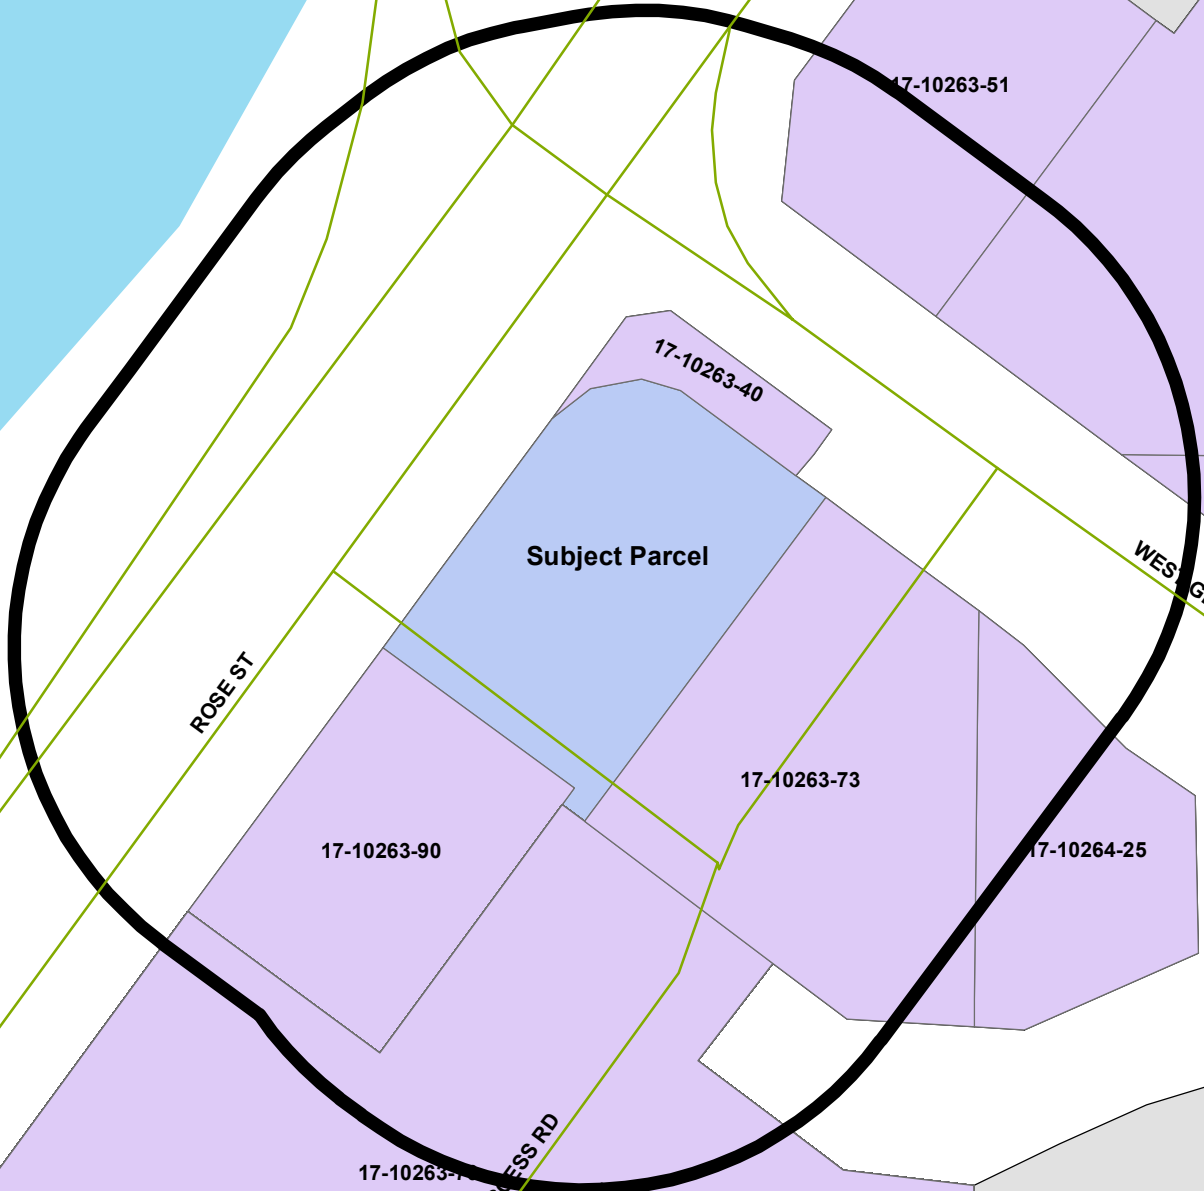

Properties within 200ft of 2552 Rose St

Subject Parcel

17-10263-40

17-10263-90

17-10263-73

17-10264-25

17-10263-51

17-10355-20

17-10264-35

I-90

ROSE ST

ACCESS RD

WEST GEORGE ST

GEORGE ST