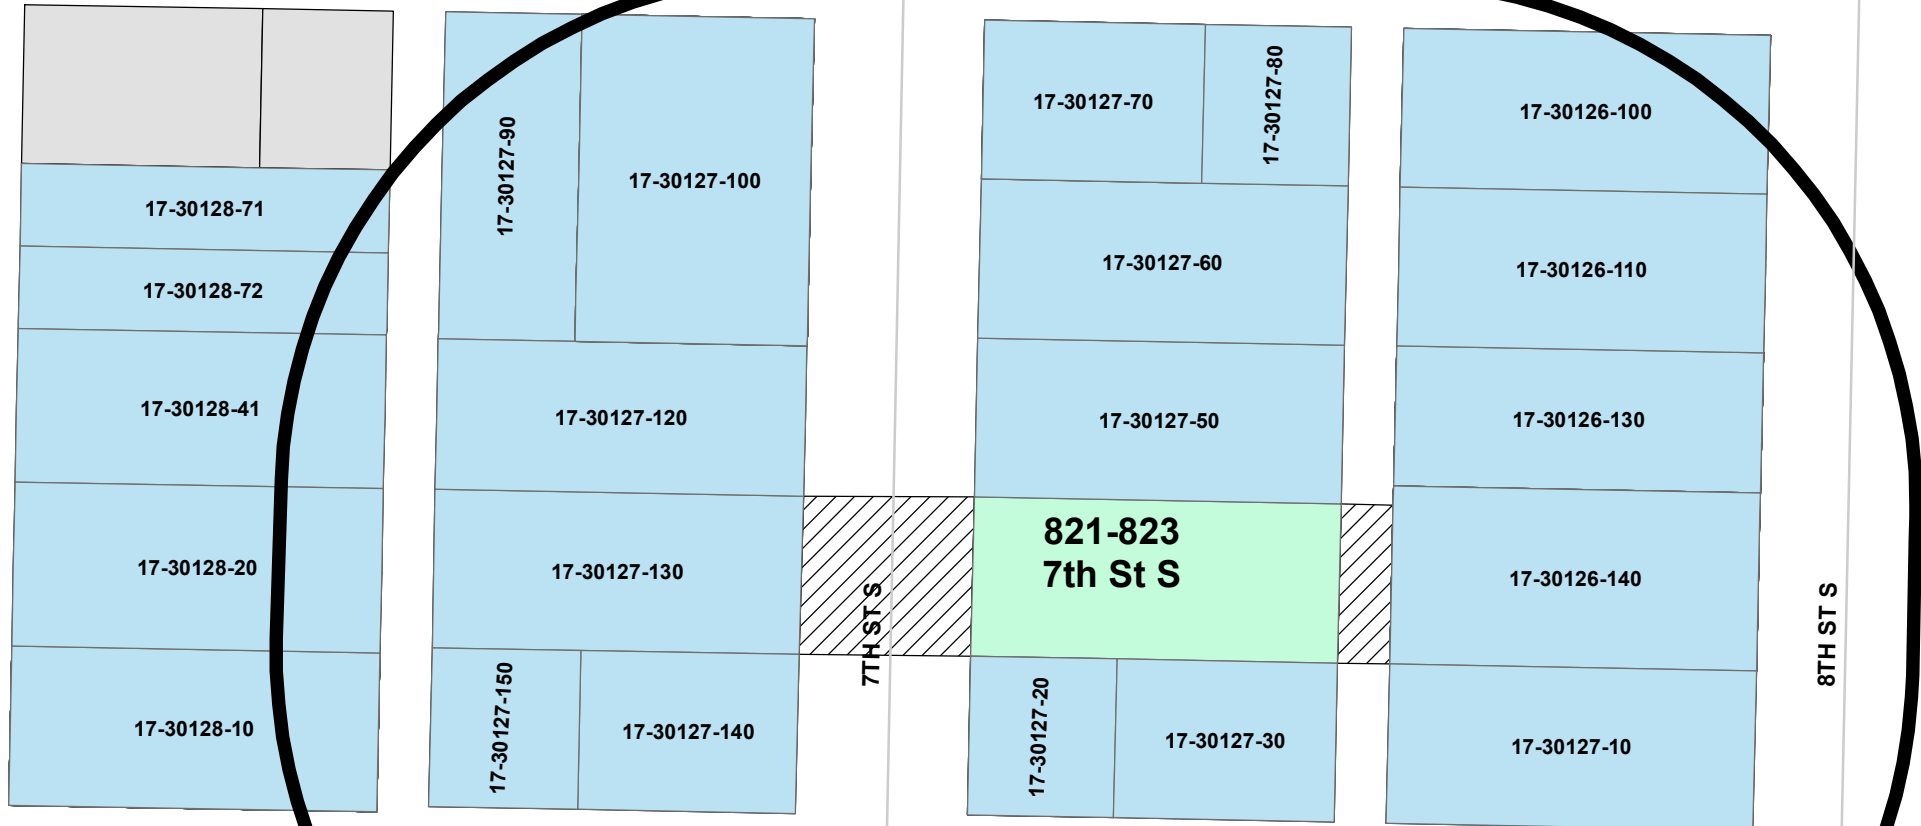

WINNEBAGO ST

MISSISSIPPI ST

INTERBO DR

**Properties within 200ft
821-823 7th St S**