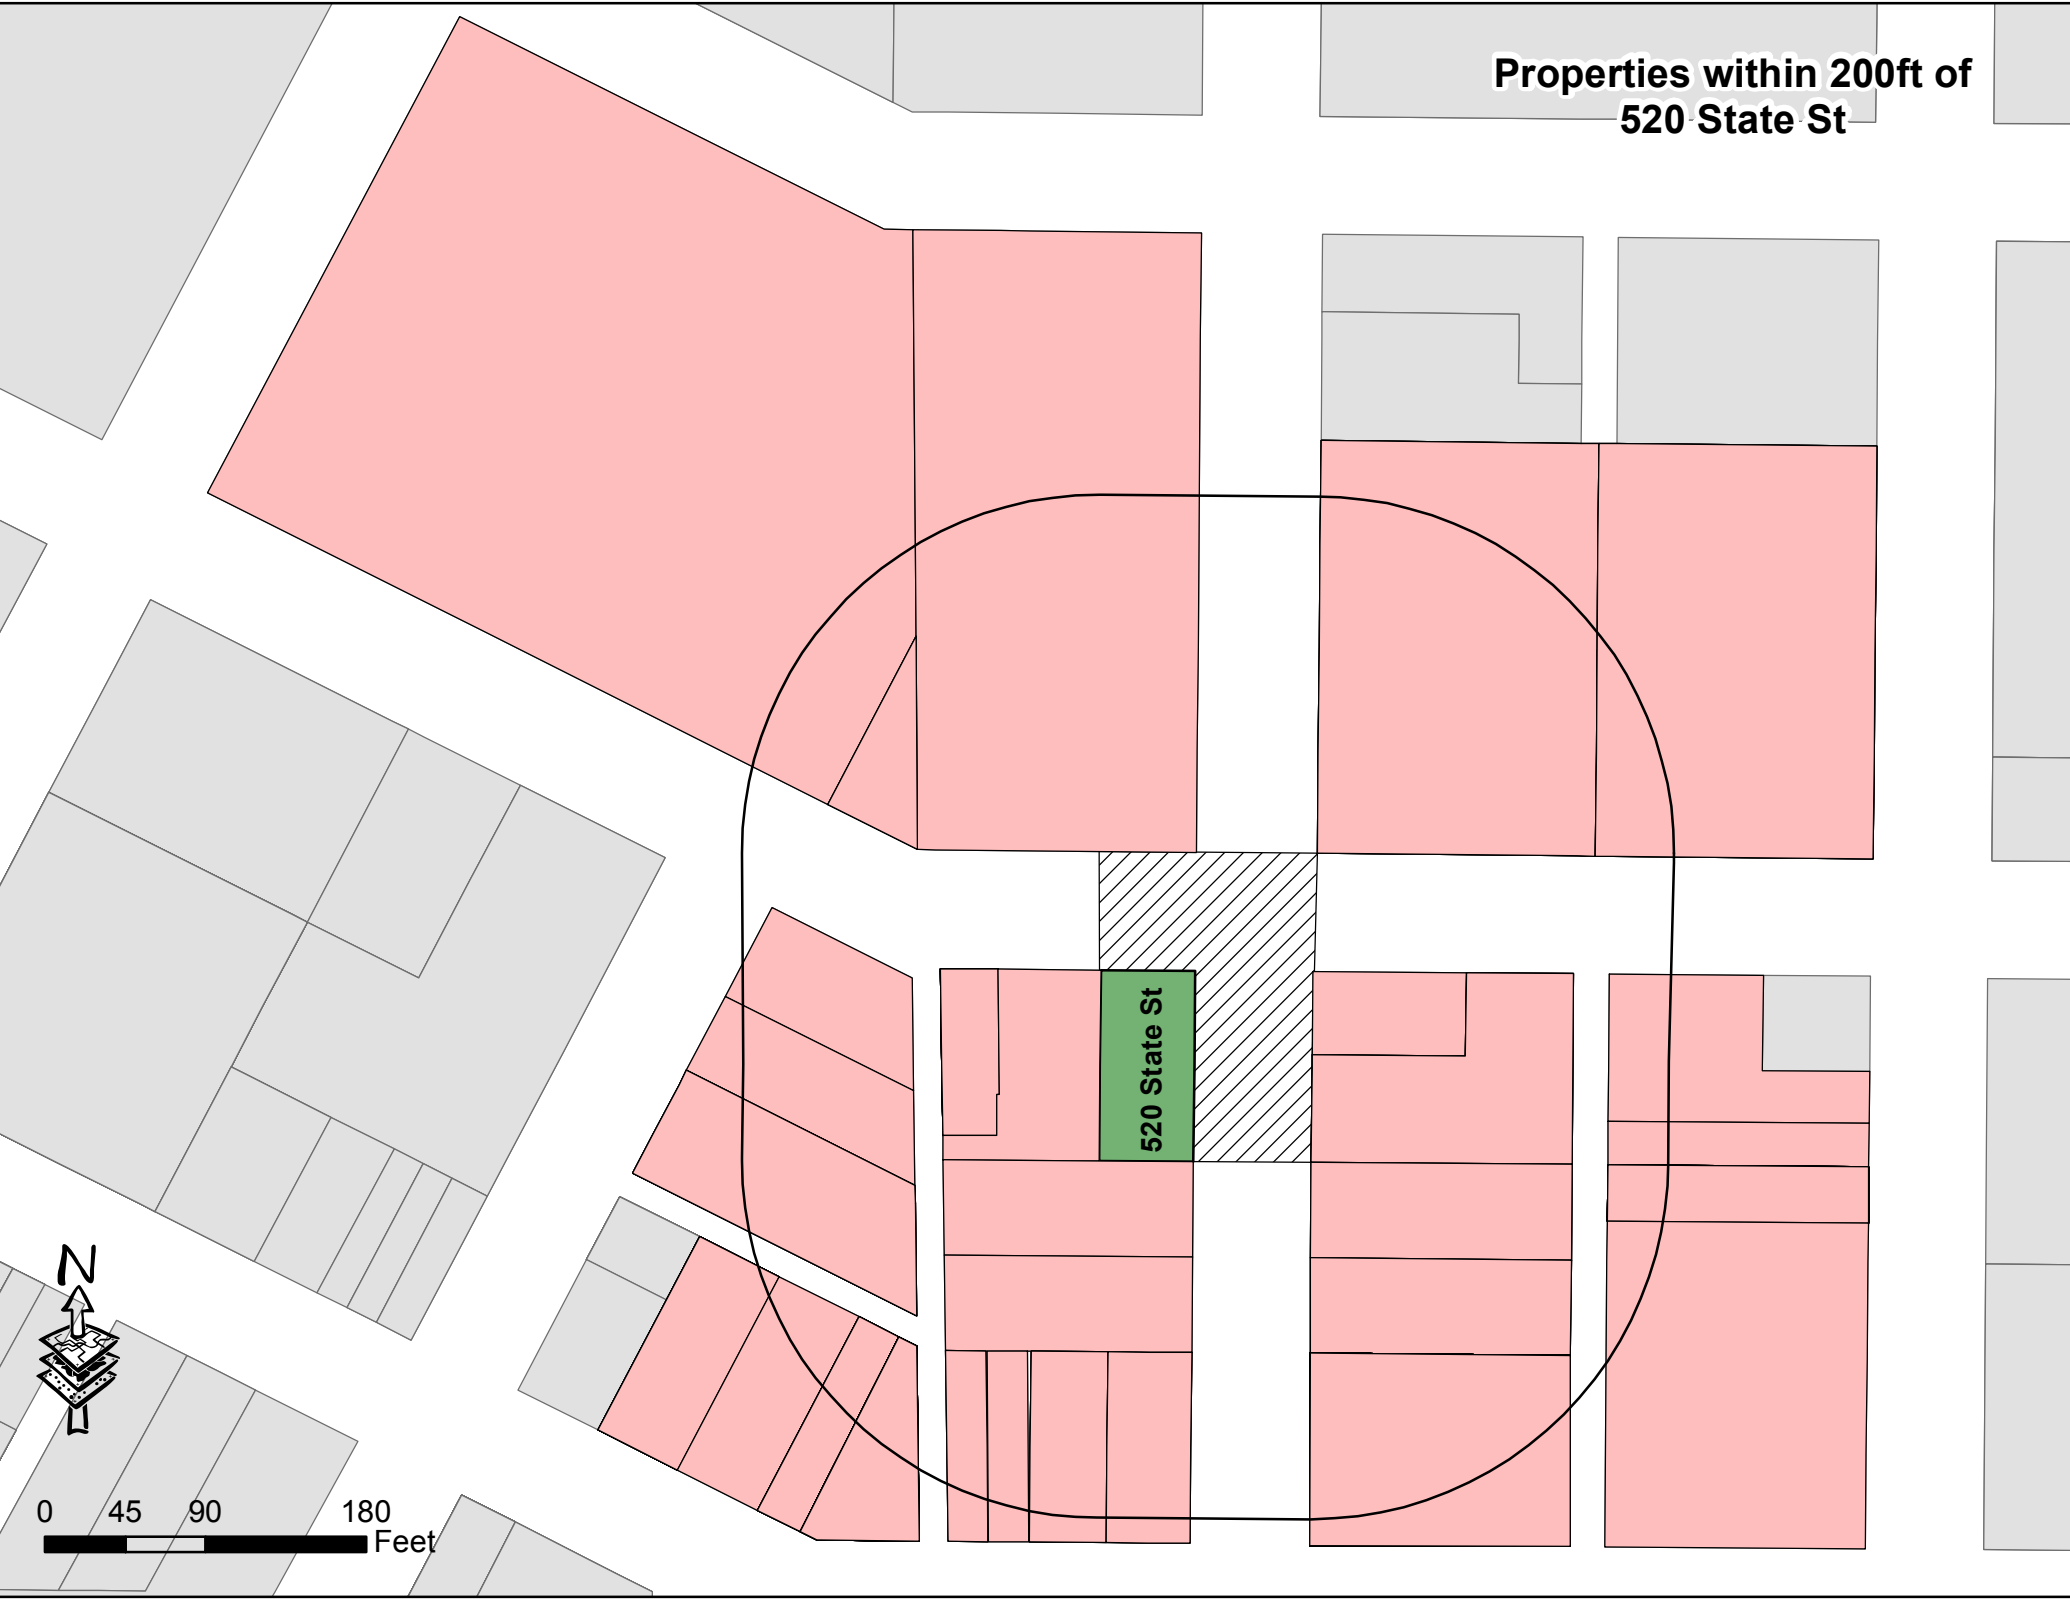

**Properties within 200ft of  
520 State St**

0 45 90 180 Feet