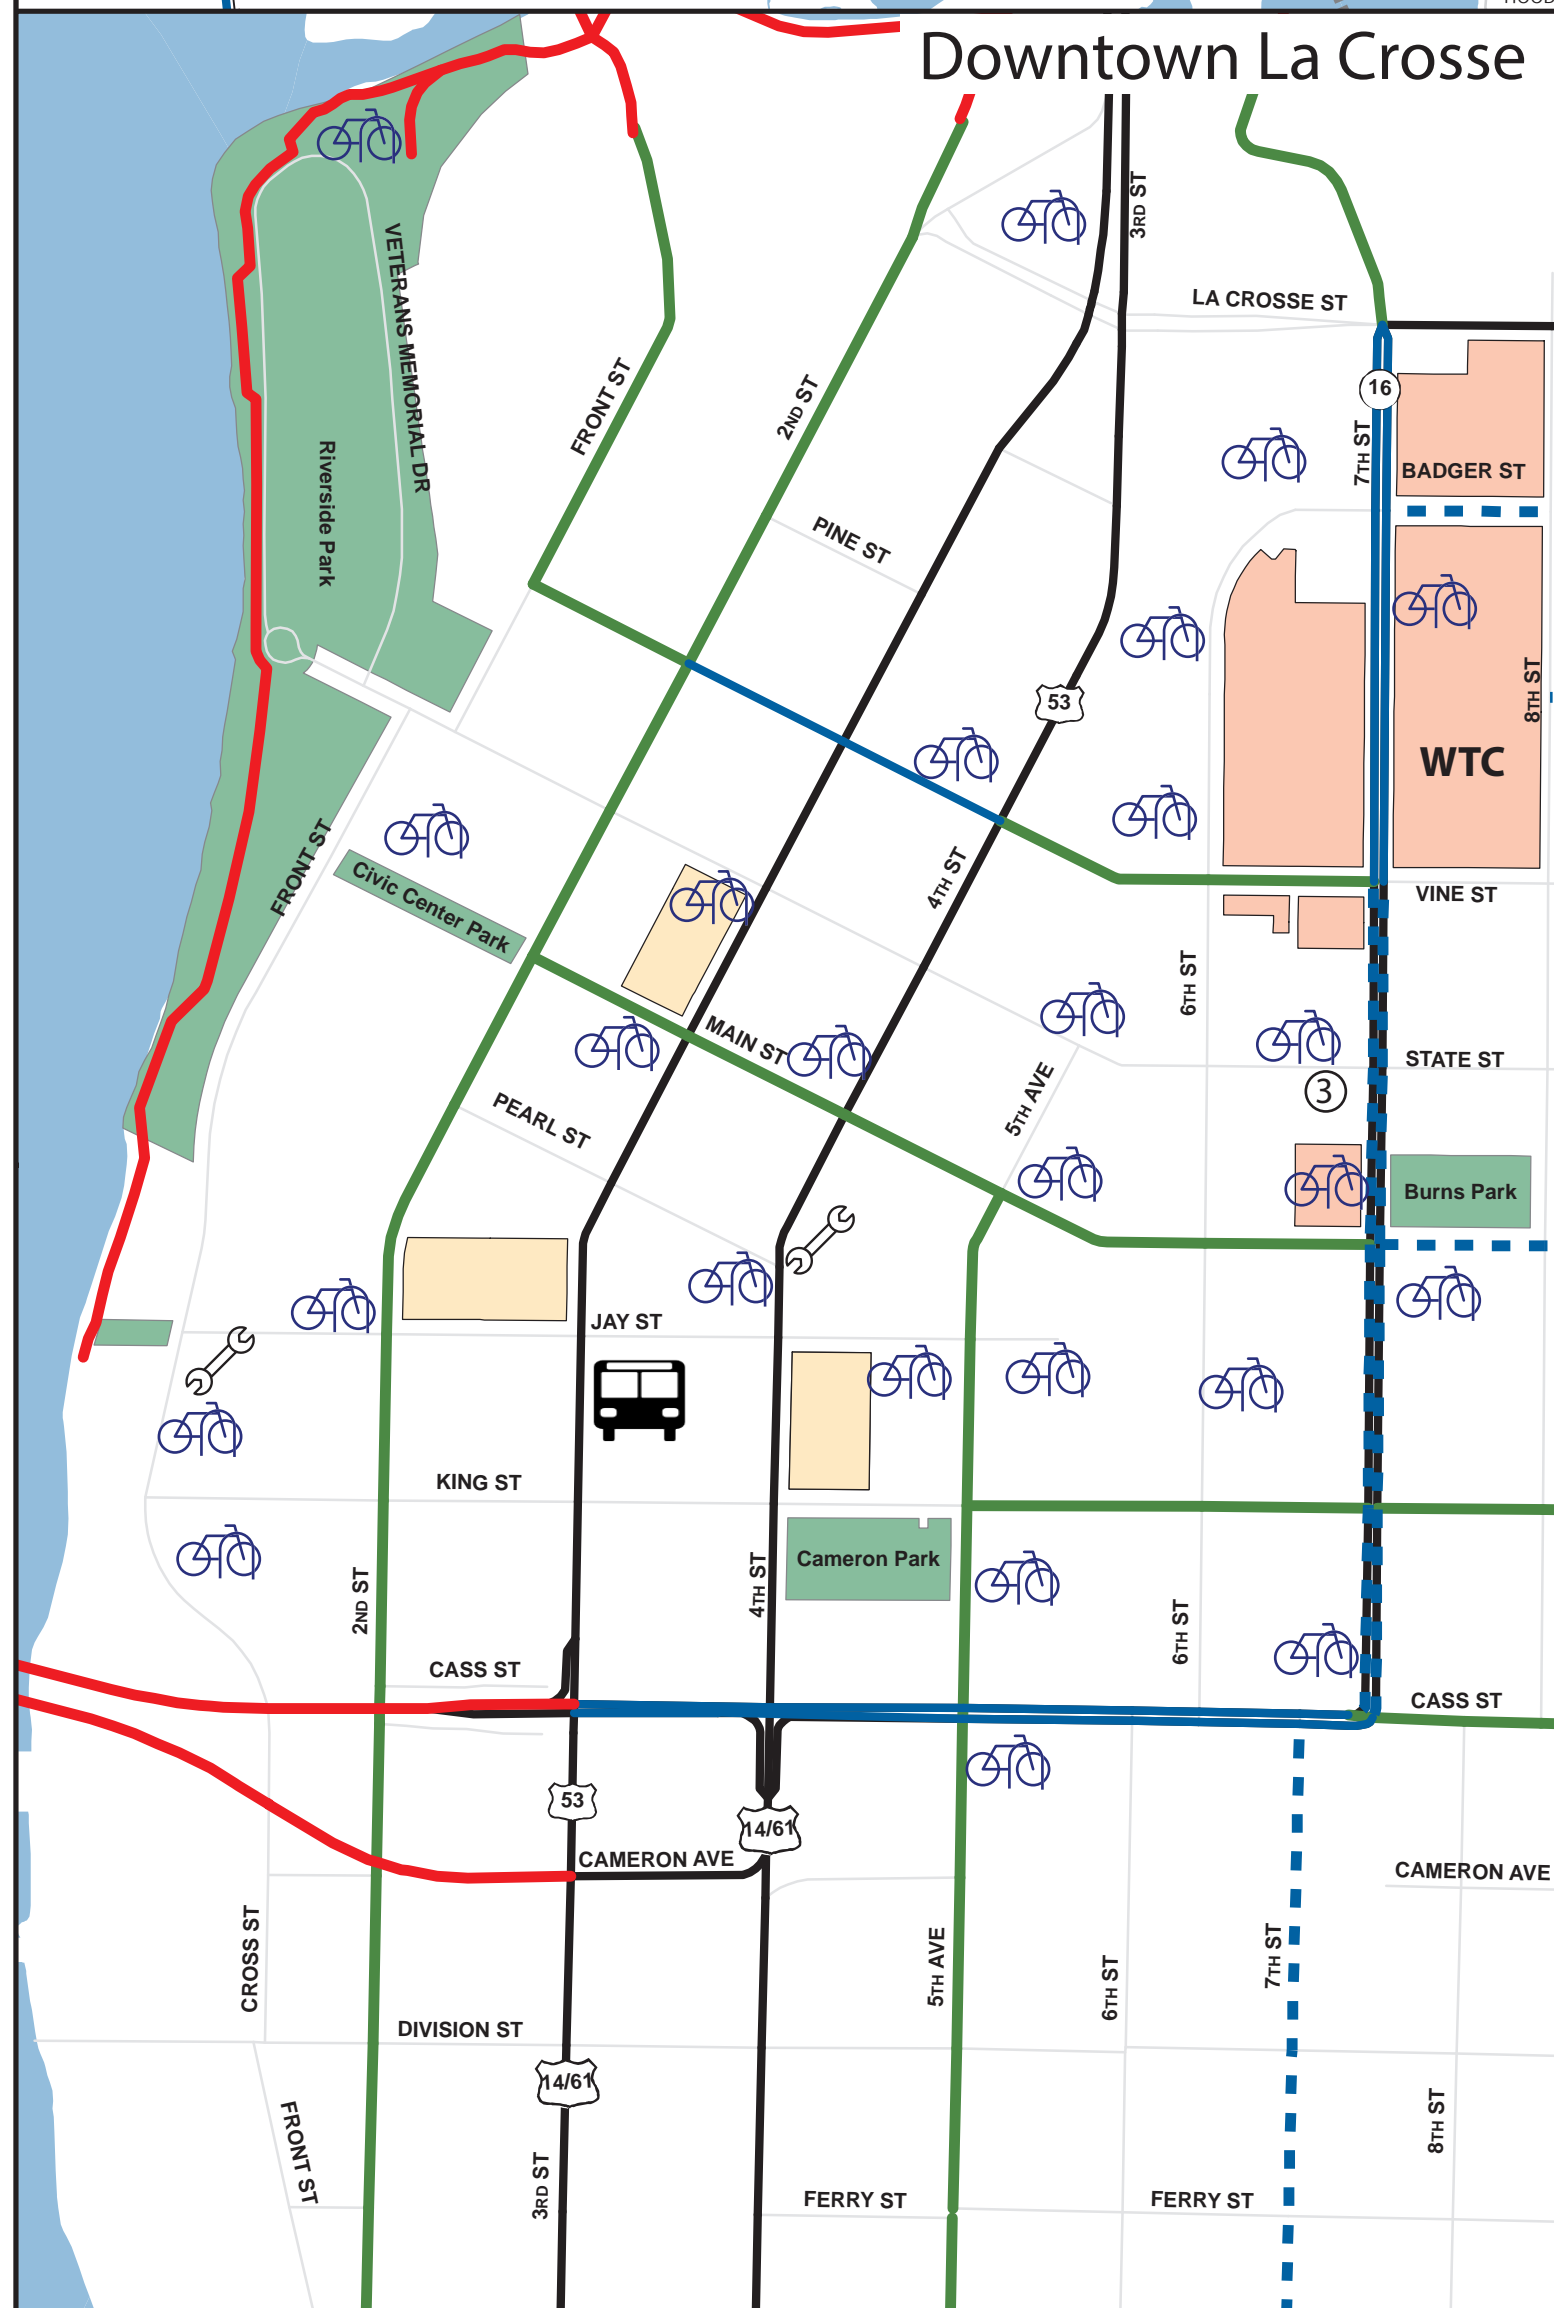

# La Crosse Area Bicycle Suitability Map

## Legend

- Suitable for Bicycles
- Bike Lane
- - - Painted Sharrow
- Paved Trail/ Path
- - - Unpaved Trail/Path
-  School
-  Trailhead
-  Bike Racks
-  Bicycle Repair Station
-  Bus Station

- Parks
  - College Campus
  - La Crosse Boundary
- Bicycling Organizations**
- Driftless Region Bicycle Coalition, [www.driftlessbicycle.org](http://www.driftlessbicycle.org)
  - Bicycle and Pedestrian Advisory Committee, [www.lapc.org](http://www.lapc.org)
  - Bicycle La Crosse, [www.bicycleracrosse.com](http://www.bicycleracrosse.com)

0 0.5 1 2 Miles

**Local Bike Shops**

- ① Wrench & Roll Collective (608) 406-2261
- ② Bikes Limited (608) 785-2326
- ③ Smith's Cycling & Fitness (608) 784-1175