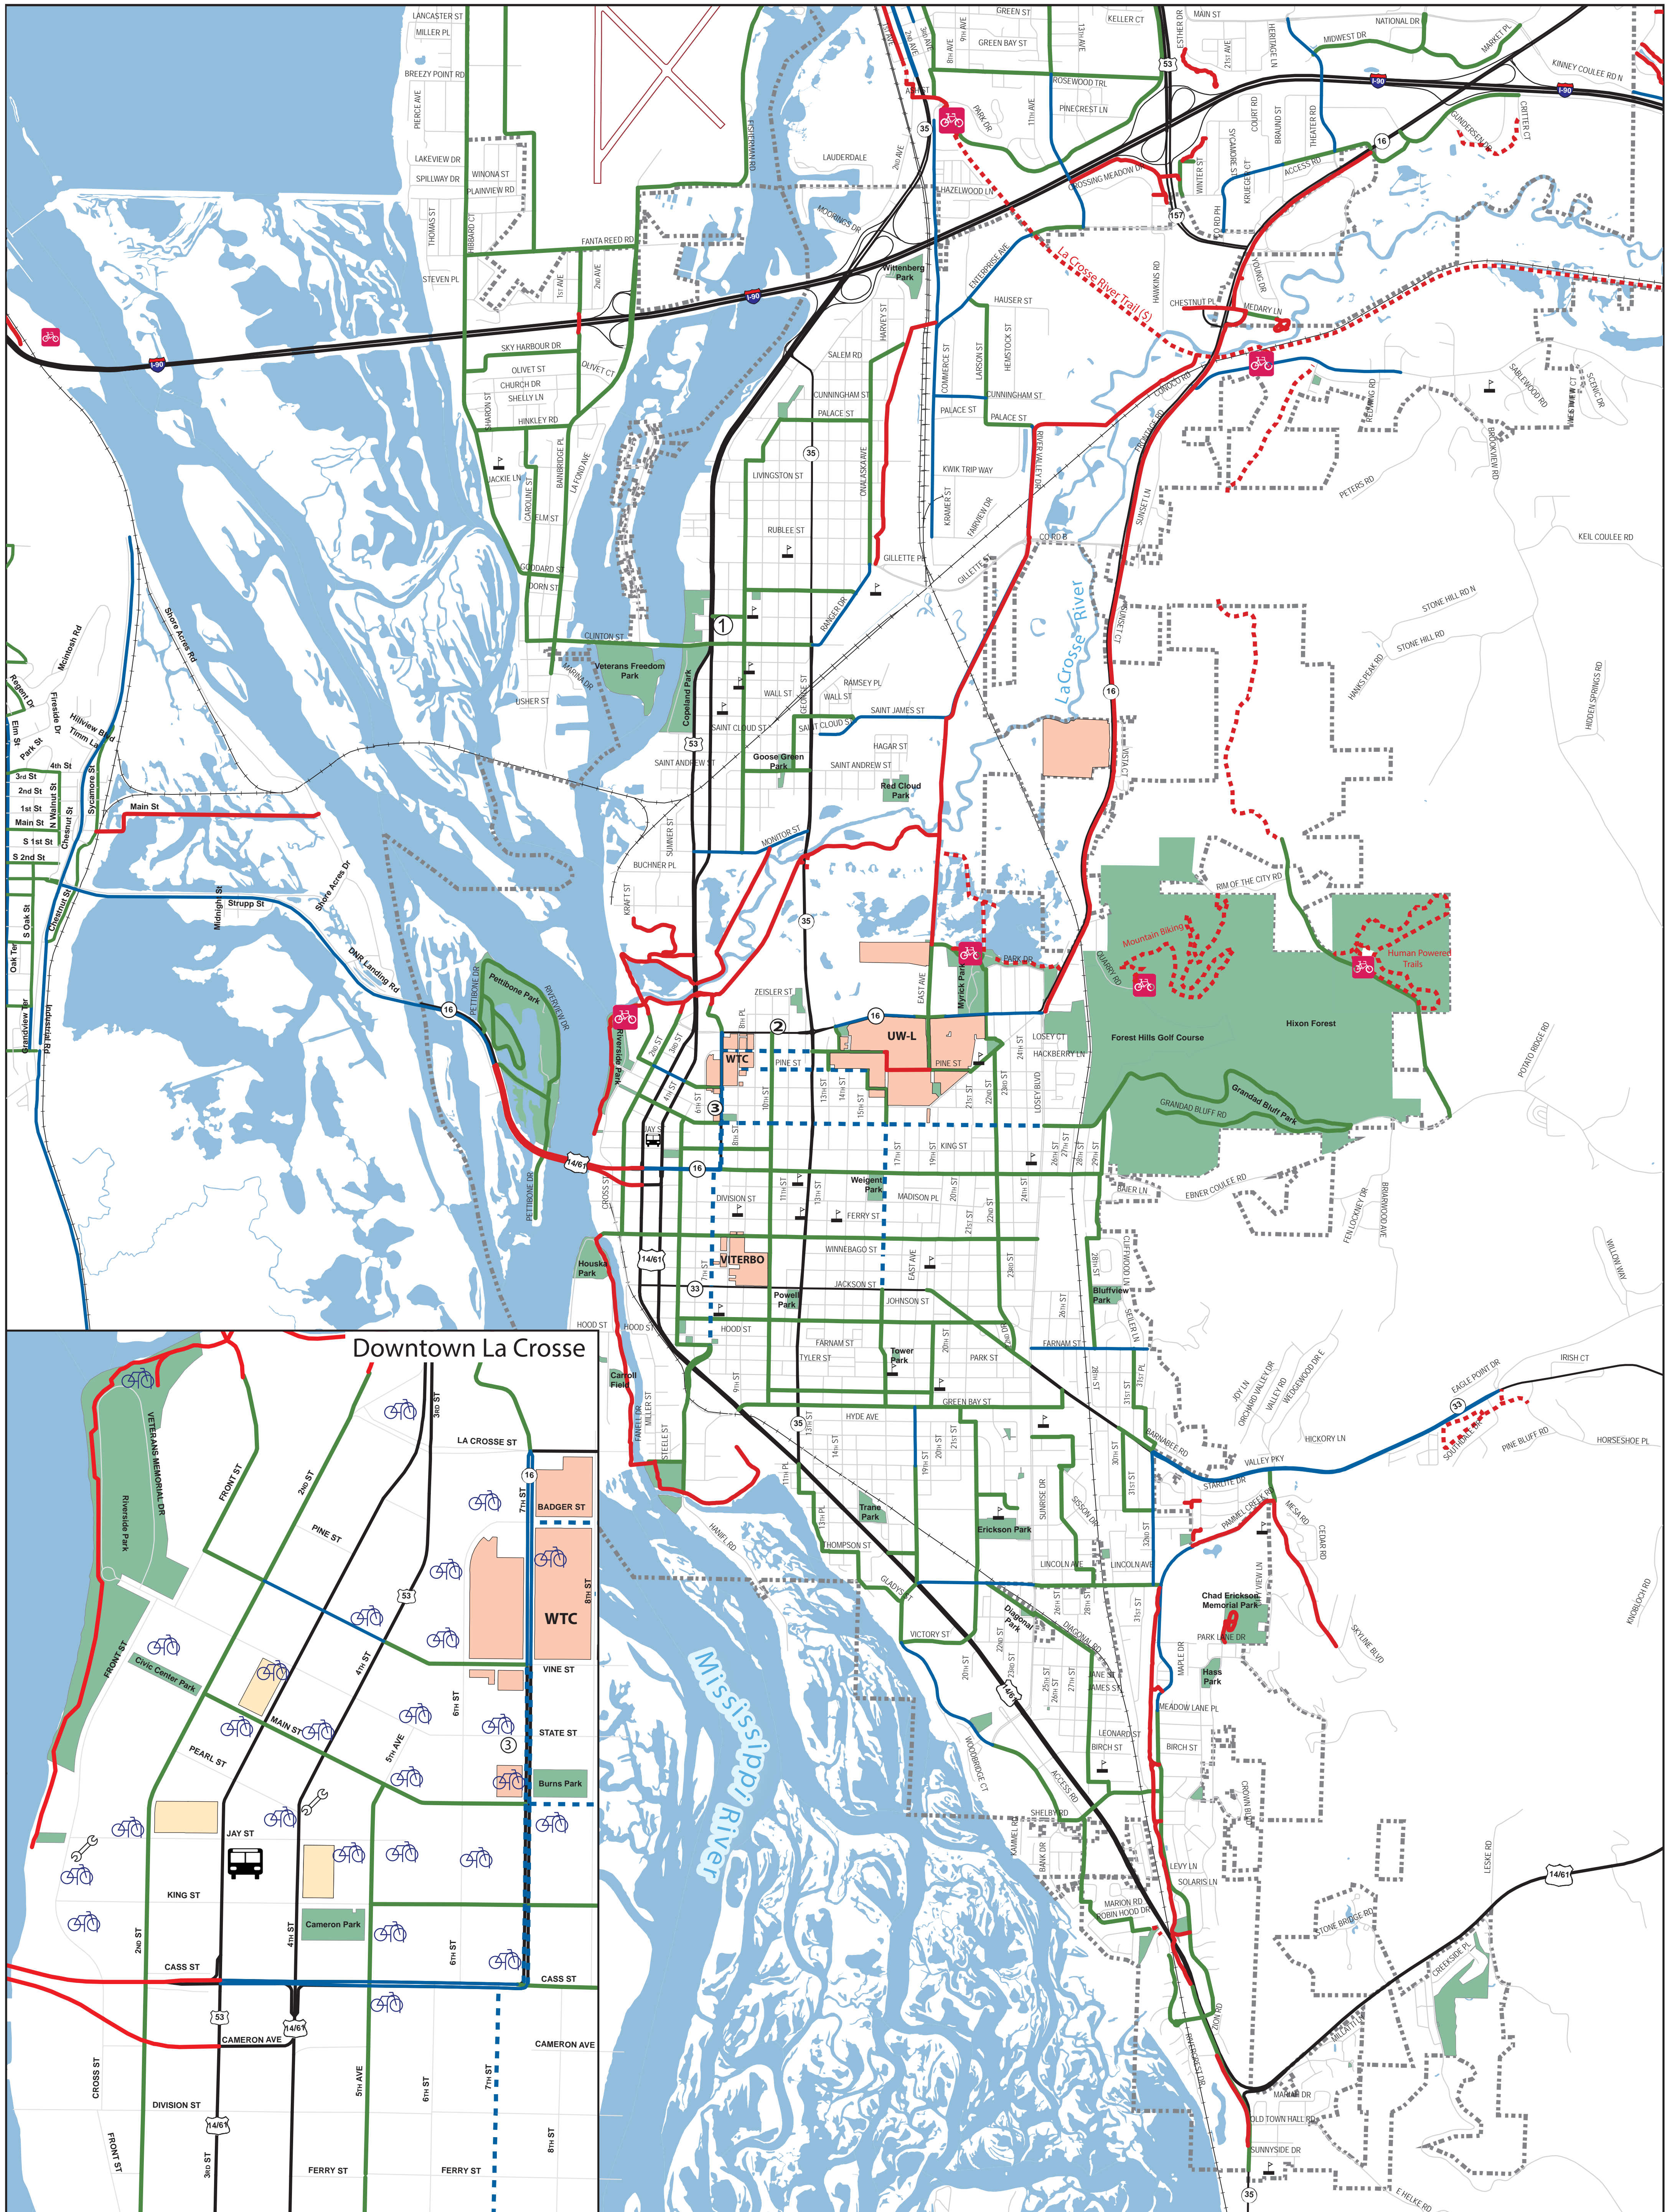

# La Crosse Area Bicycle Suitability Map

## Legend

- Suitable for Bicycles
- Bike Lane
- - - Painted Sharrow
- Paved Trail/ Path
- - - Unpaved Trail/Path
-  School
-  Trailhead
-  Bike Racks
-  Bicycle Repair Station
-  Bus Station

- Parks
  - College Campus
  - La Crosse Boundary
- Bicycling Organizations**
- Driftless Region Bicycle Coalition, [www.driftlessbicycle.org](http://www.driftlessbicycle.org)
  - Bicycle and Pedestrian Advisory Committee, [www.lapc.org](http://www.lapc.org)
  - Bicycle La Crosse, [www.bicycleracrosse.com](http://www.bicycleracrosse.com)

0 0.5 1 2 Miles

**Local Bike Shops**

- ① Wrench & Roll Collective (608) 406-2261
- ② Bikes Limited (608) 785-2326
- ③ Smith's Cycling & Fitness (608) 784-1175