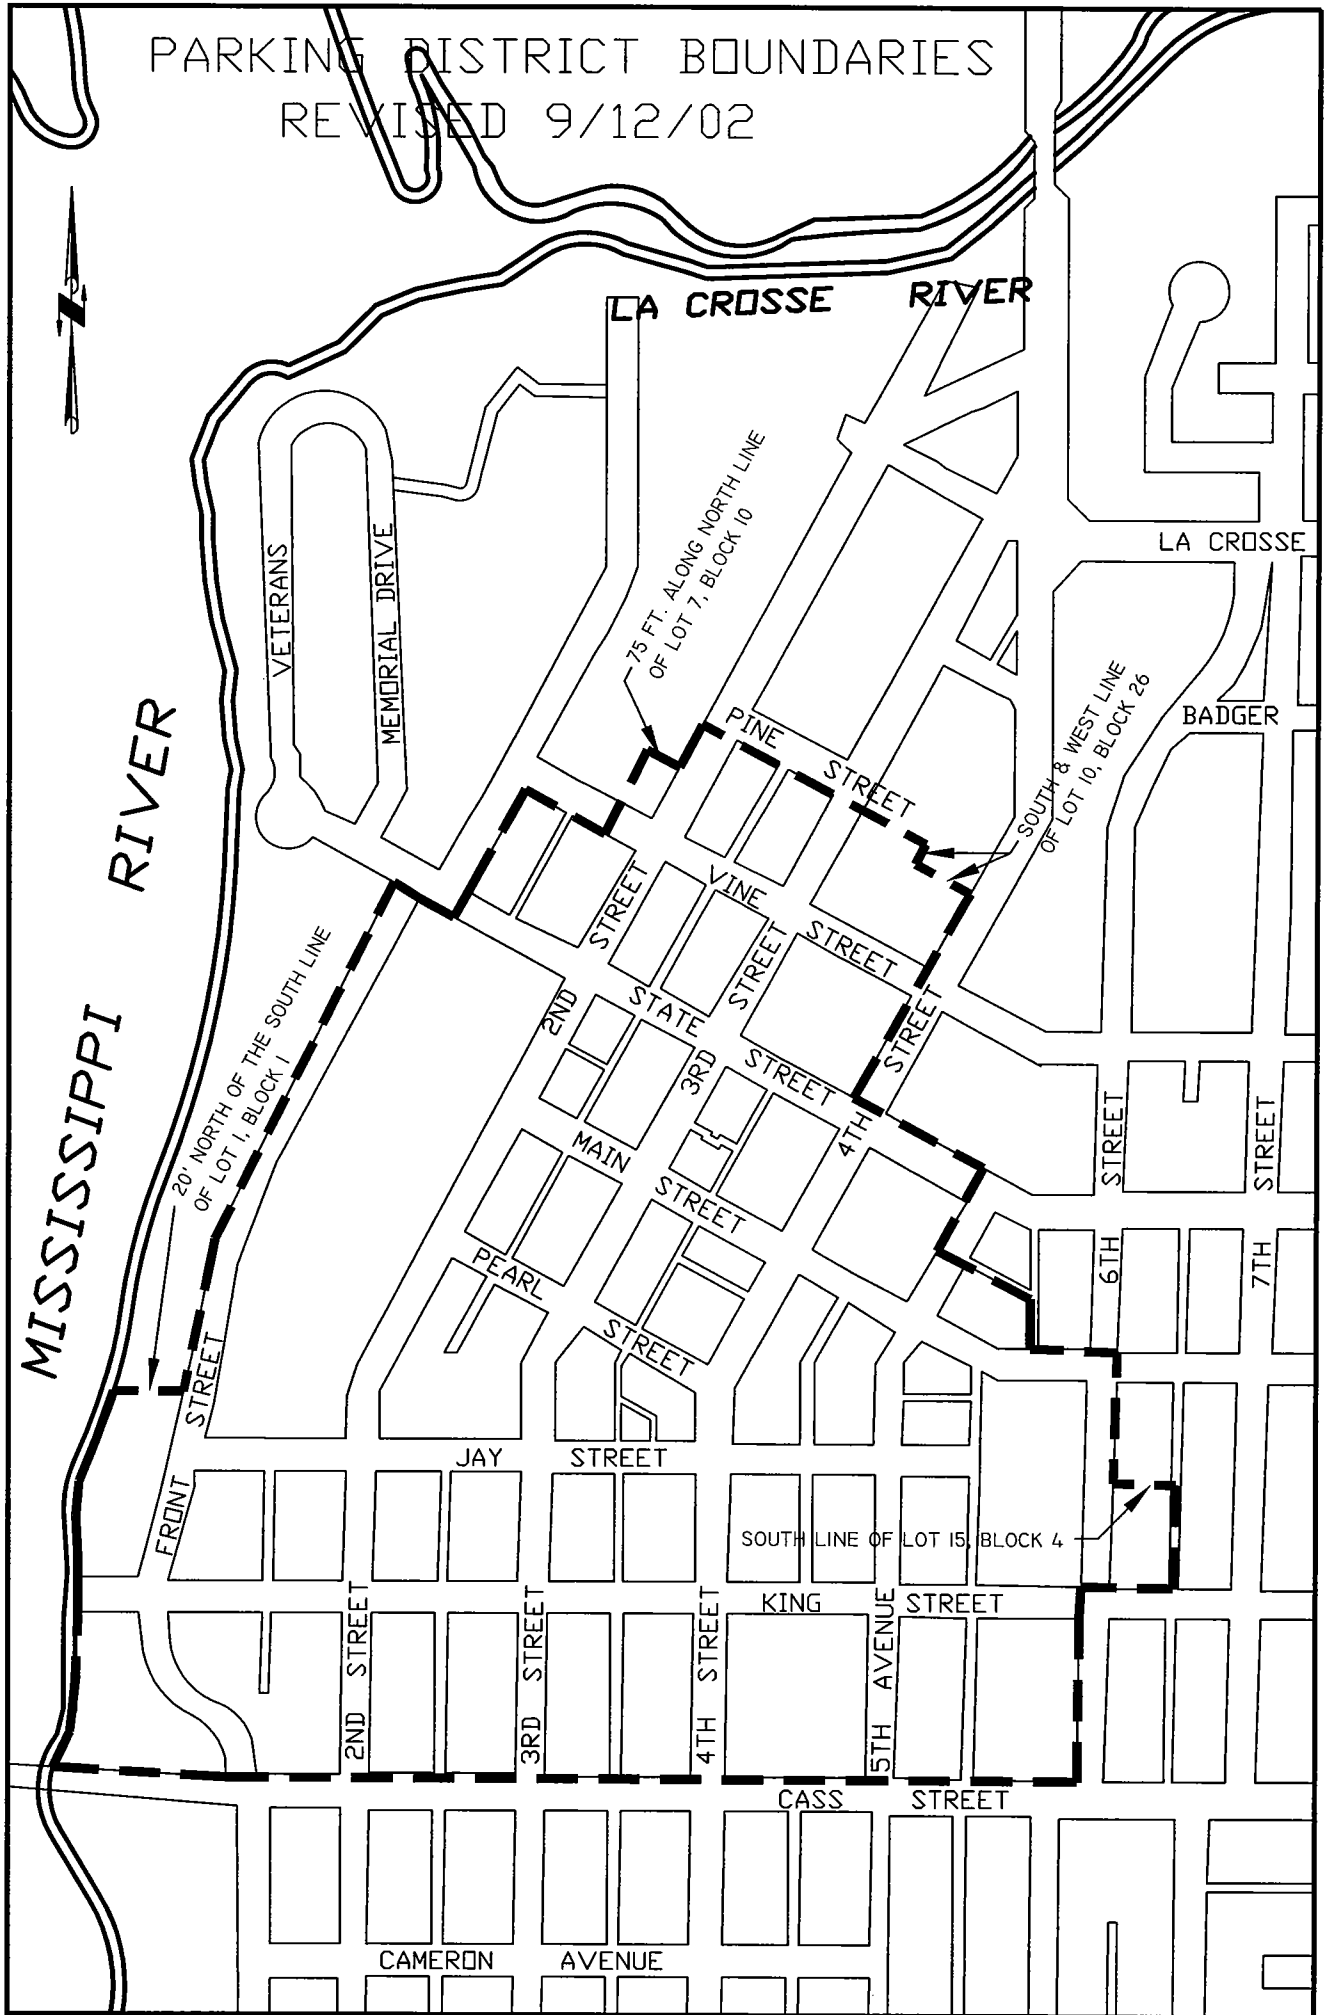

PARKING DISTRICT BOUNDARIES  
REVISED 9/12/02

MISSISSIPPI RIVER

LA CROSSE RIVER

VETERANS

MEMORIAL DRIVE

LA CROSSE

BADGER

20' NORTH OF THE SOUTH LINE  
OF LOT 1, BLOCK 1

75 FT. ALONG NORTH LINE  
OF LOT 7, BLOCK 10

SOUTH & WEST LINE  
OF LOT 10, BLOCK 26

SOUTH LINE OF LOT 15, BLOCK 4

FRONT STREET

2ND STREET

3RD STREET

4TH STREET

5TH AVENUE

6TH STREET

7TH STREET

JAY STREET

PEARL STREET

MAIN STREET

2ND STREET

STATE STREET

3RD STREET

4TH STREET

VINE STREET

STREET

PINE STREET

STREET

CASS STREET

CAMERON AVENUE