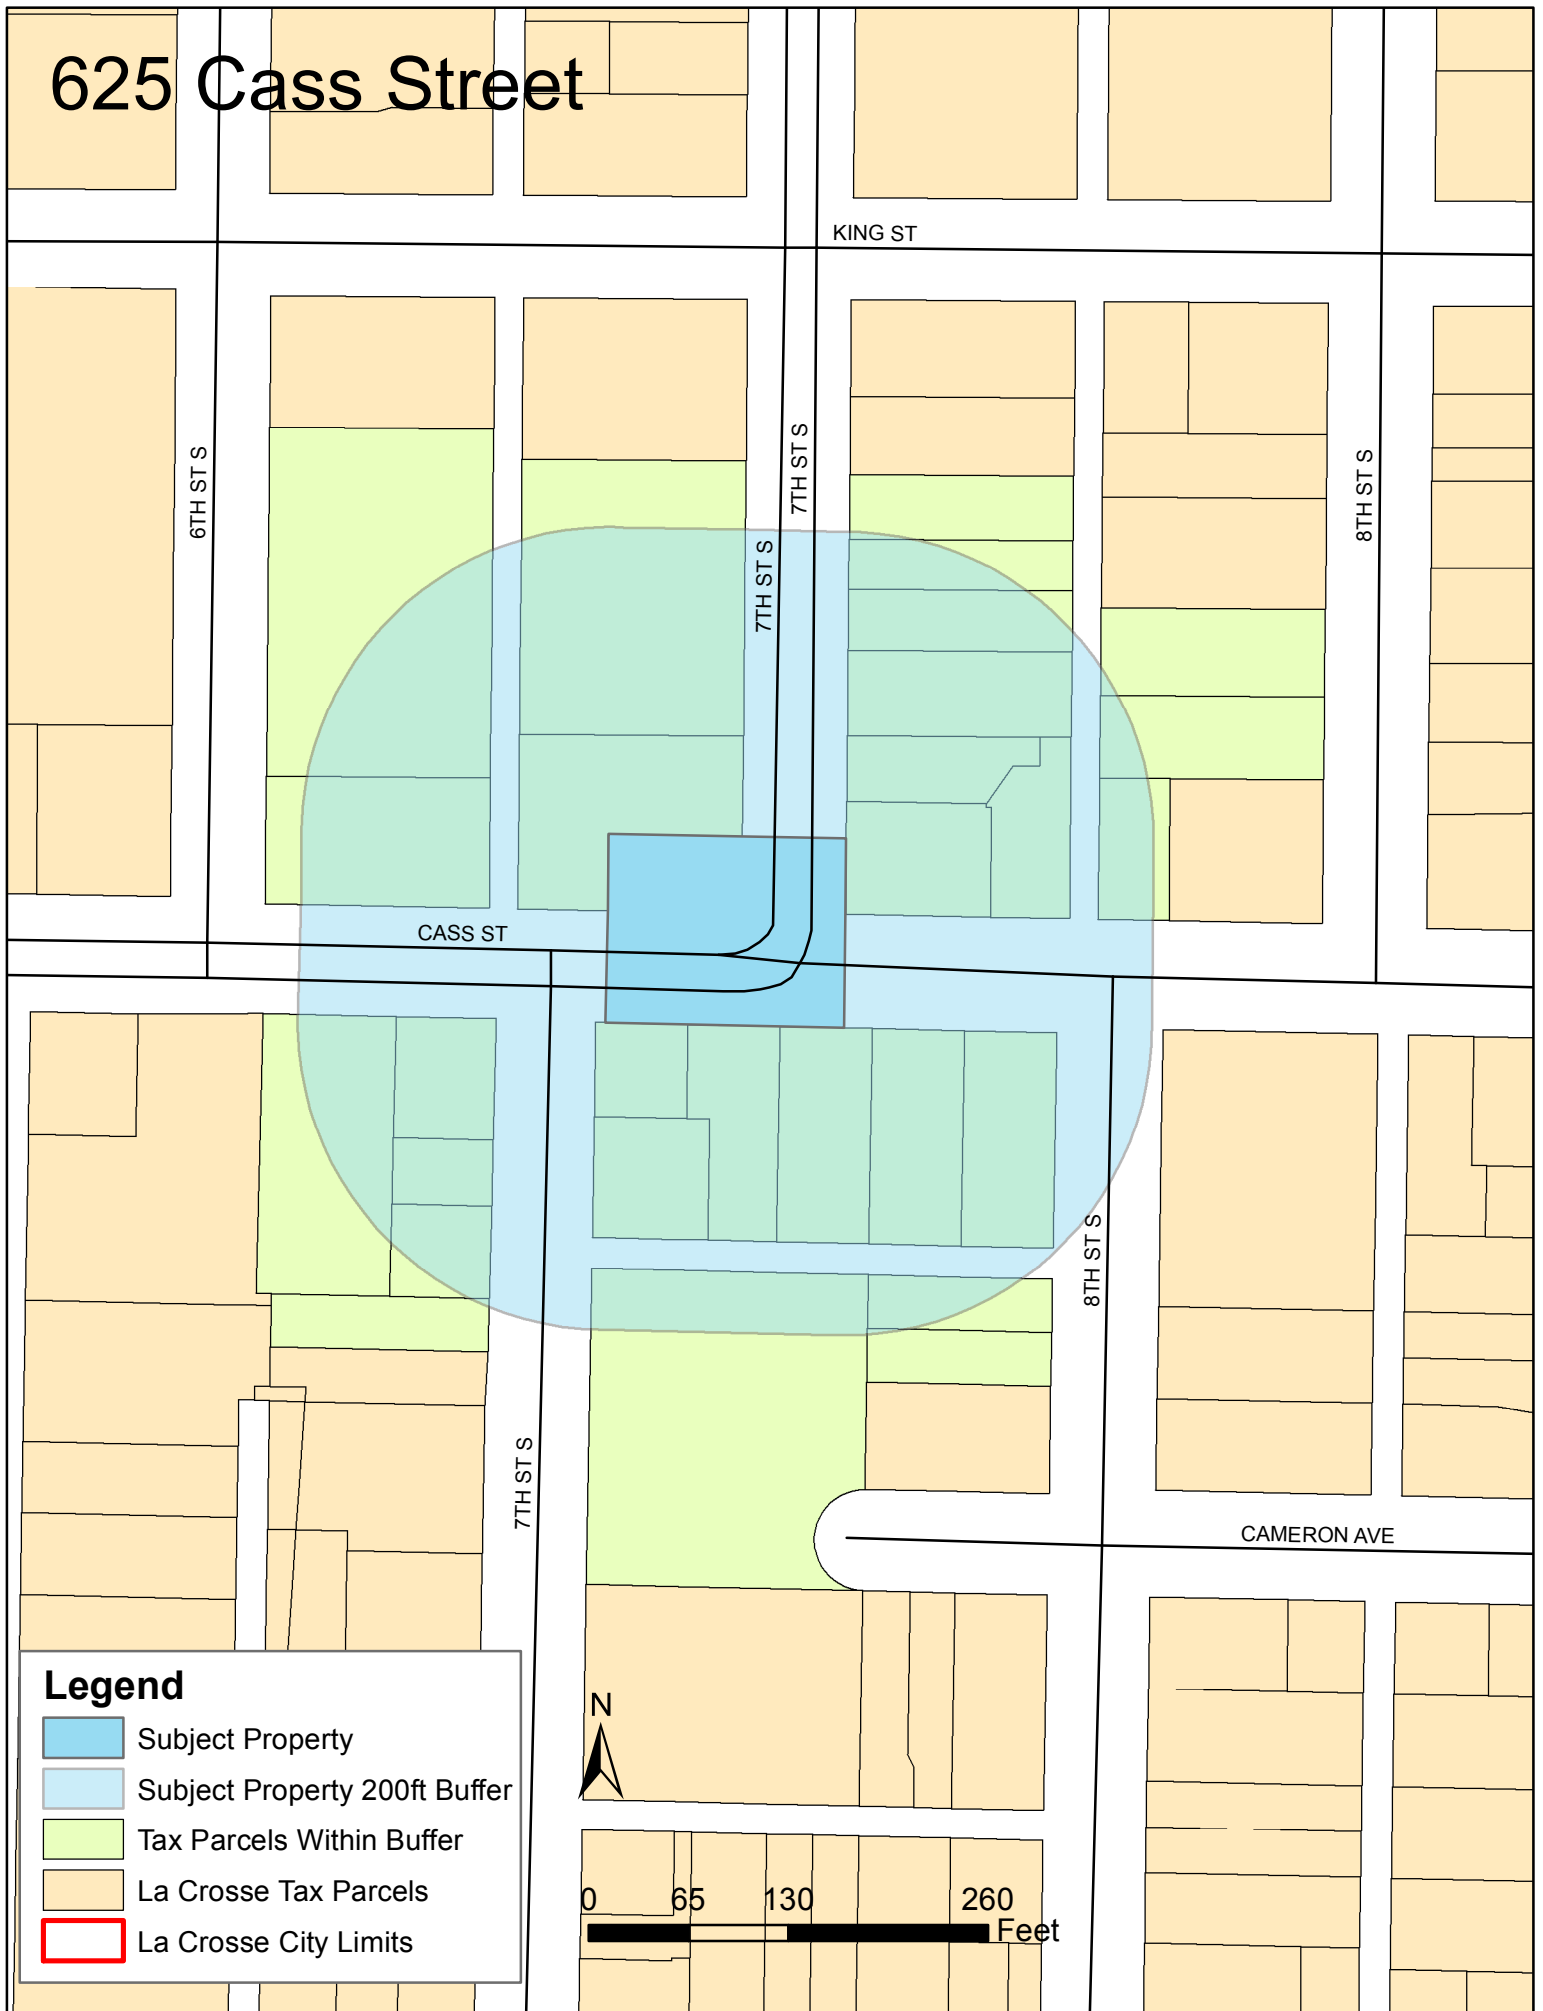

625 Cass Street

KING ST

6TH ST S

7TH ST S

8TH ST S

CASS ST

8TH ST S

7TH ST S

CAMERON AVE

Legend

- Subject Property
- Subject Property 200ft Buffer
- Tax Parcels Within Buffer
- La Crosse Tax Parcels
- La Crosse City Limits

0 65 130 260 Feet