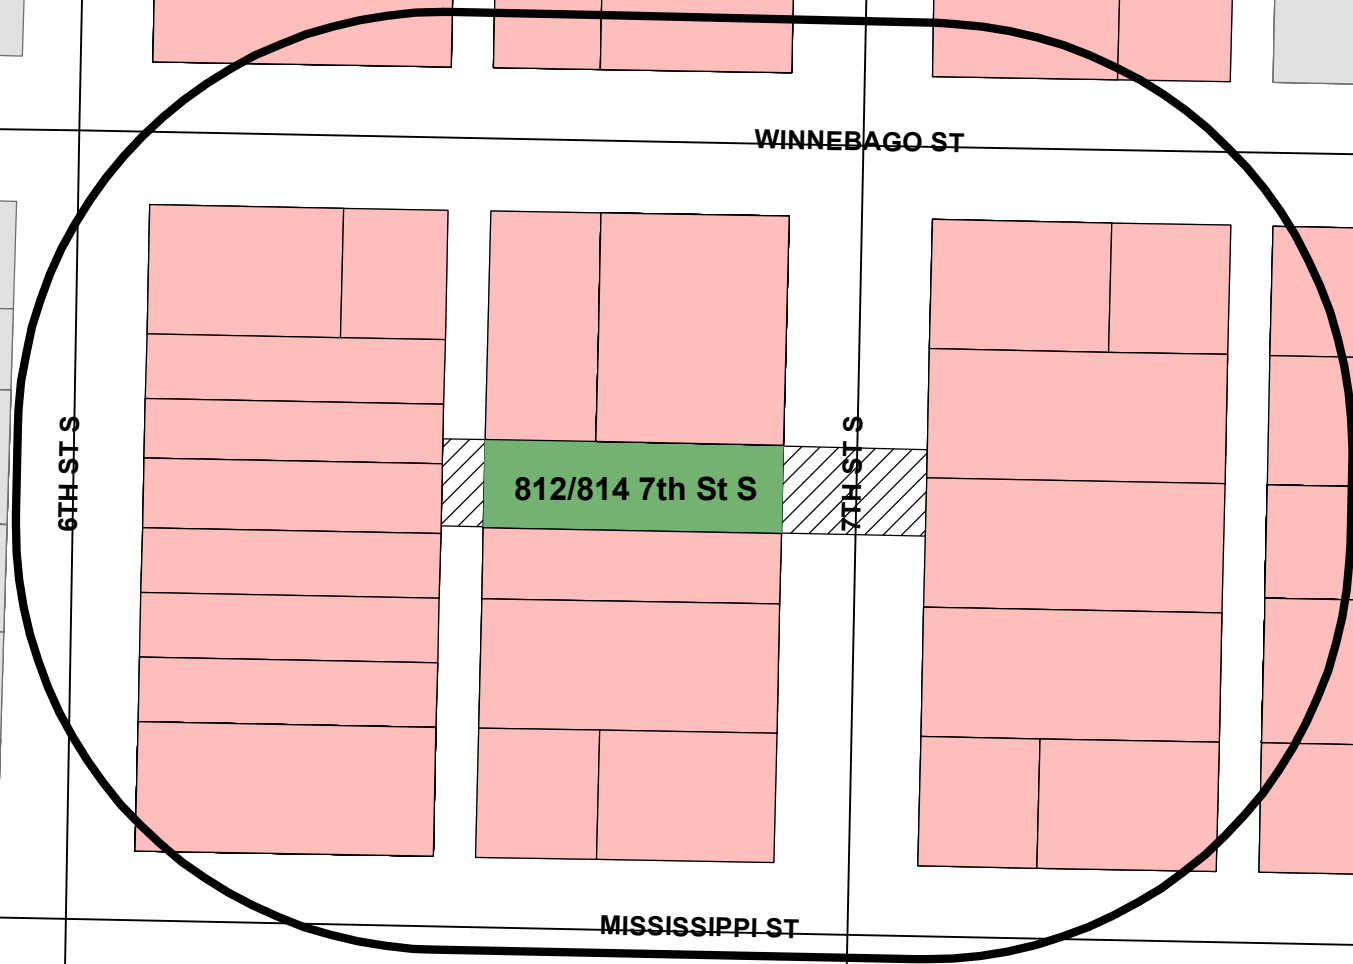

Properties within 200ft of
812/814 7th St S

812/814 7th St S

WINNEBAGO ST

V HAWK CT

6TH ST S

7TH ST S

8TH ST S

MISSISSIPPI ST

VITERBO DR

0 37.5 75 150 Feet