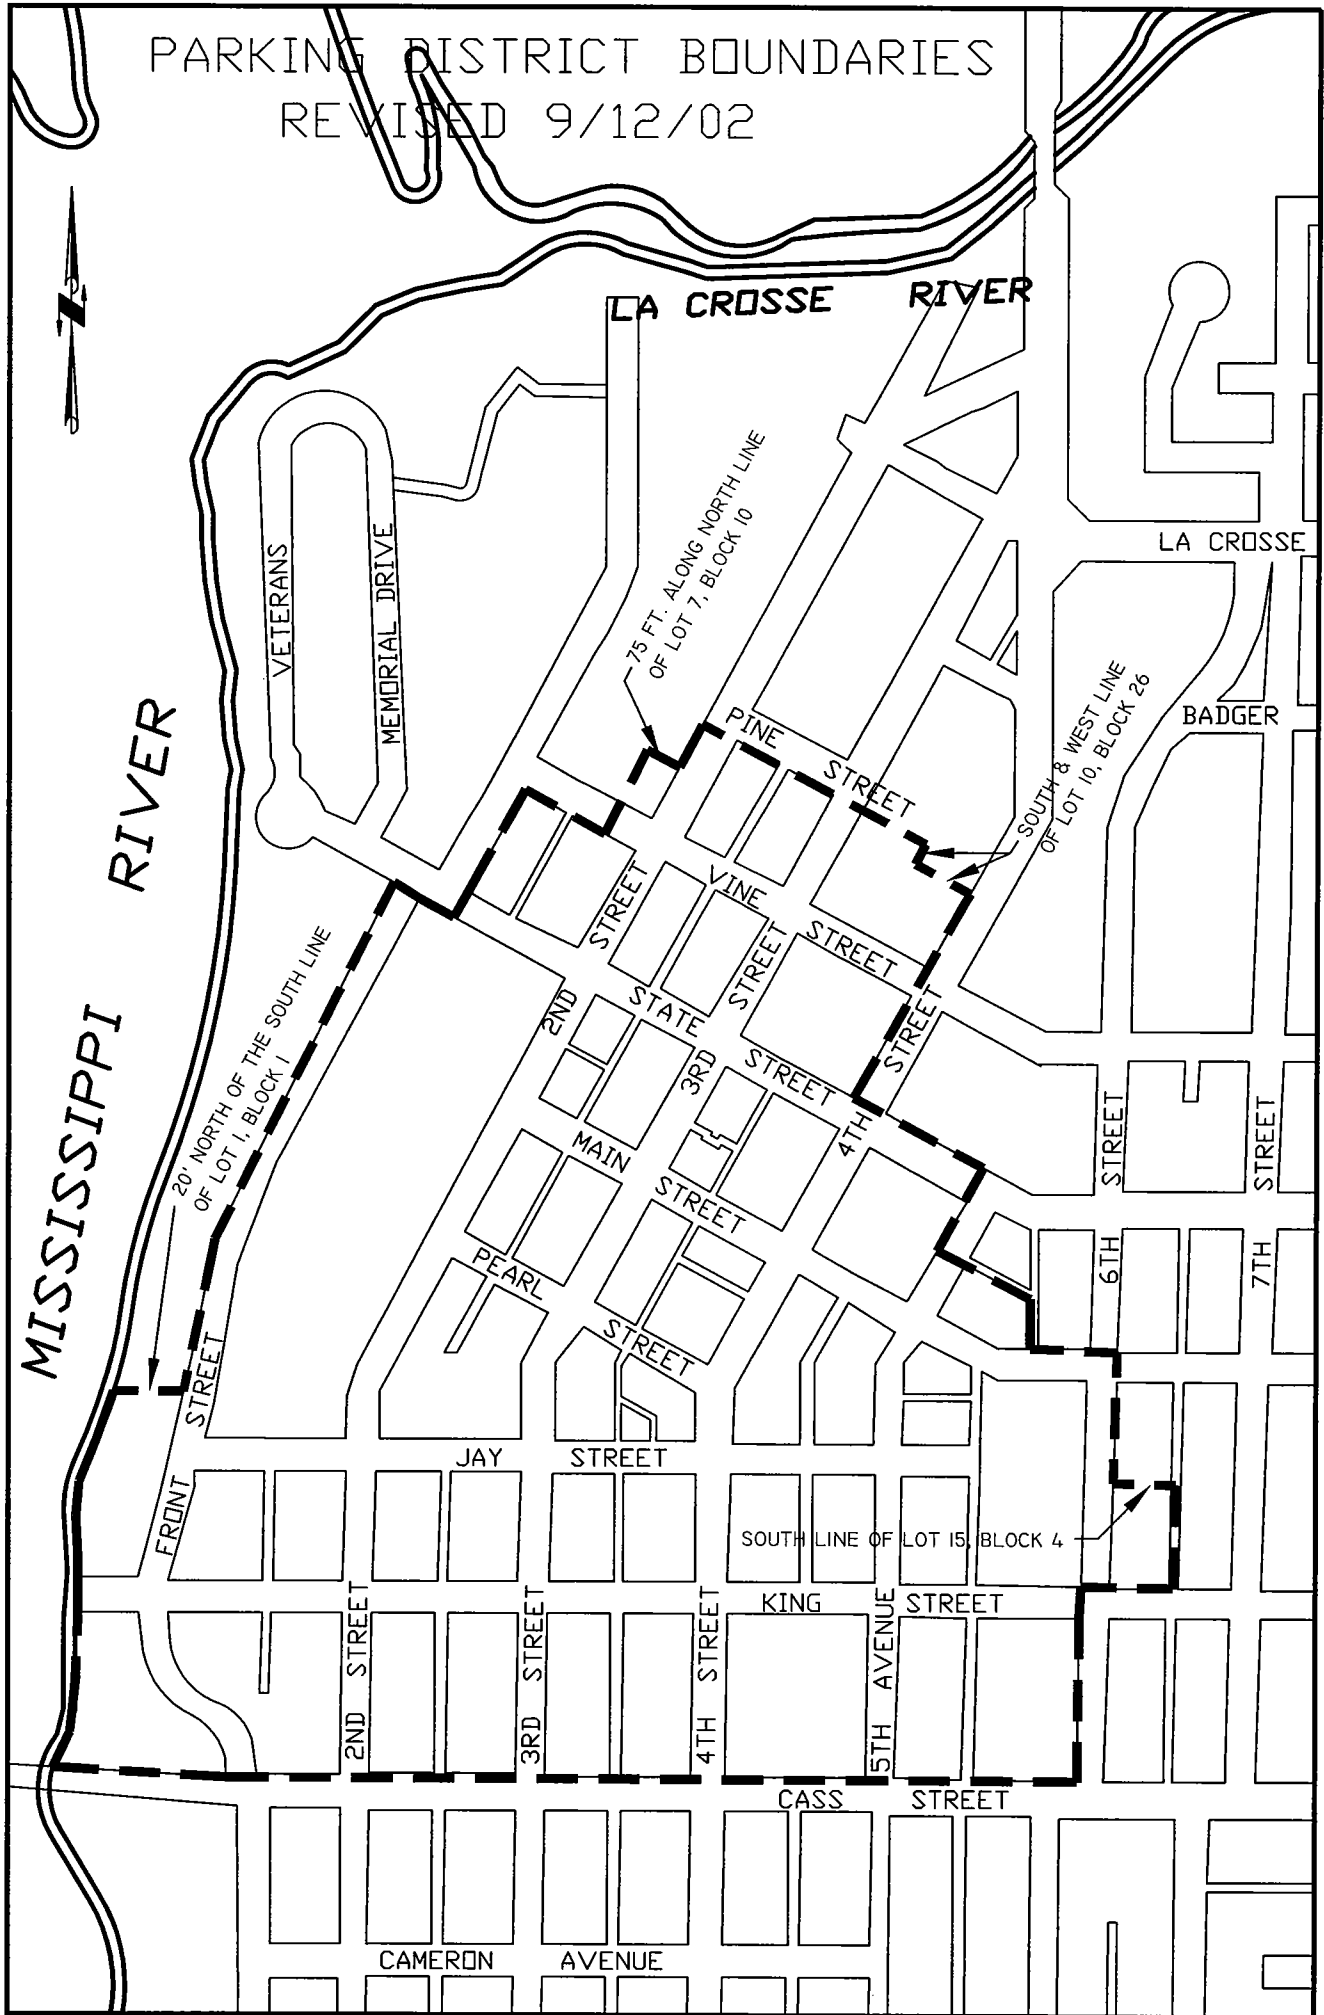

PARKING DISTRICT BOUNDARIES
REVISED 9/12/02

MISSISSIPPI RIVER

LA CROSSE RIVER

VETERANS MEMORIAL DRIVE

20' NORTH OF THE SOUTH LINE OF LOT 1, BLOCK 1

75 FT. ALONG NORTH LINE OF LOT 7, BLOCK 10

SOUTH & WEST LINE OF LOT 10, BLOCK 26

SOUTH LINE OF LOT 15, BLOCK 4

FRONT STREET

2ND STREET

3RD STREET

4TH STREET

5TH AVENUE

CASS STREET

CAMERON AVENUE

PEARL STREET

JAY STREET

MAIN STREET

2ND STREET

STATE STREET

3RD STREET

4TH STREET

VINE STREET

STREET

PINE STREET

LA CROSSE

BADGER

STREET

STREET

6TH

7TH