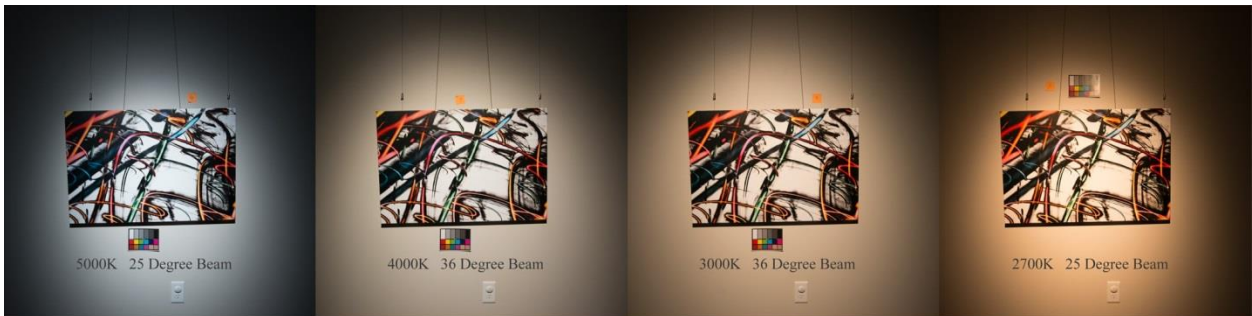

Winter (no Leaves)

Summer (with Leaves)

5000K

4000K

3000K

2700K

Contrast Comparison by color temp.