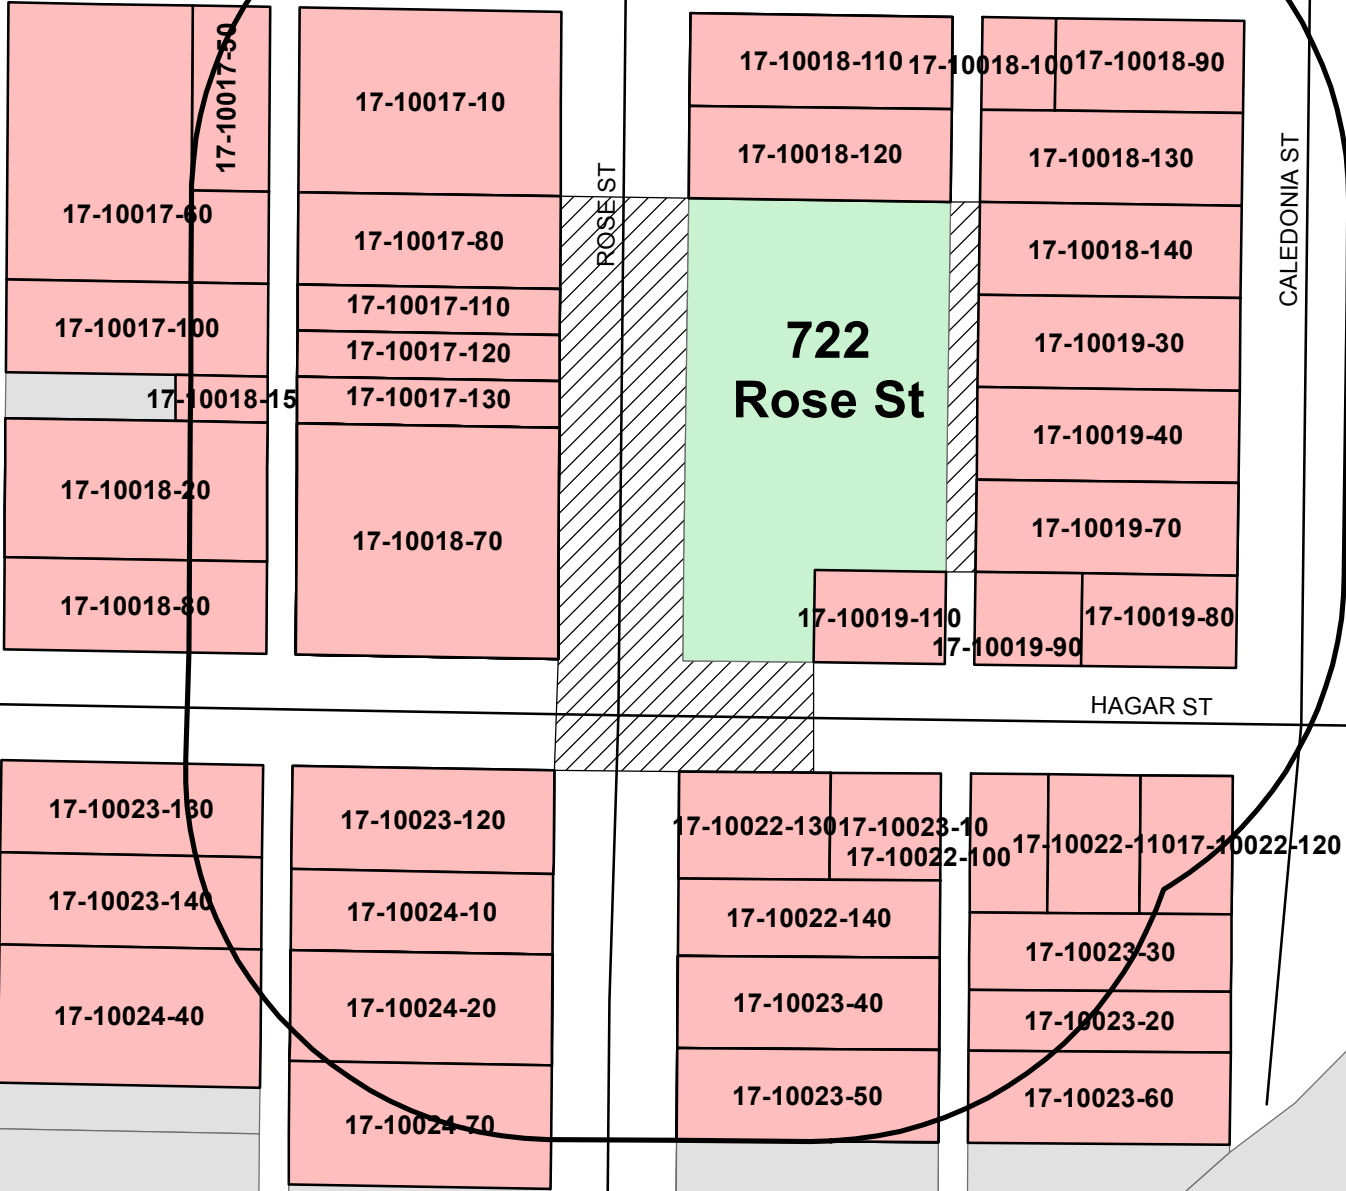

COPELAND AVE

SAINT CLOUD ST

ROSE ST

CALEDONIA ST

HAGAR ST

Properties within 200ft of 722 Rose St