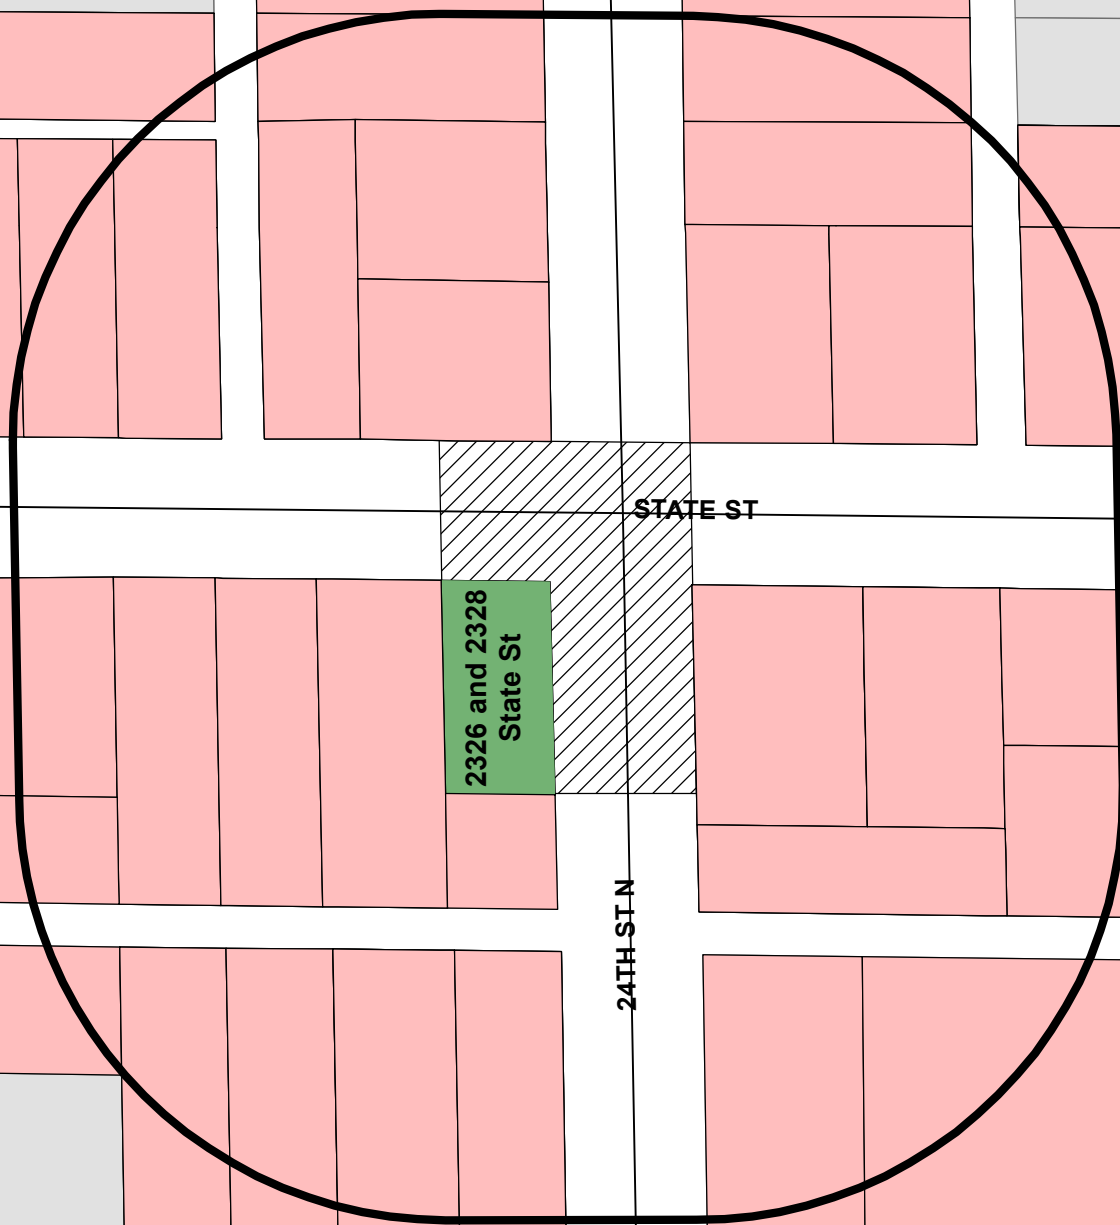

**Properties within 200ft of  
2326 and 2328 State St**

**2326 and 2328  
State St**

**STATE ST**

**24TH ST N**

**23RD ST N**

**LOSEY BLVD N**

0 37.5 75 150 Feet

**MAIN ST**