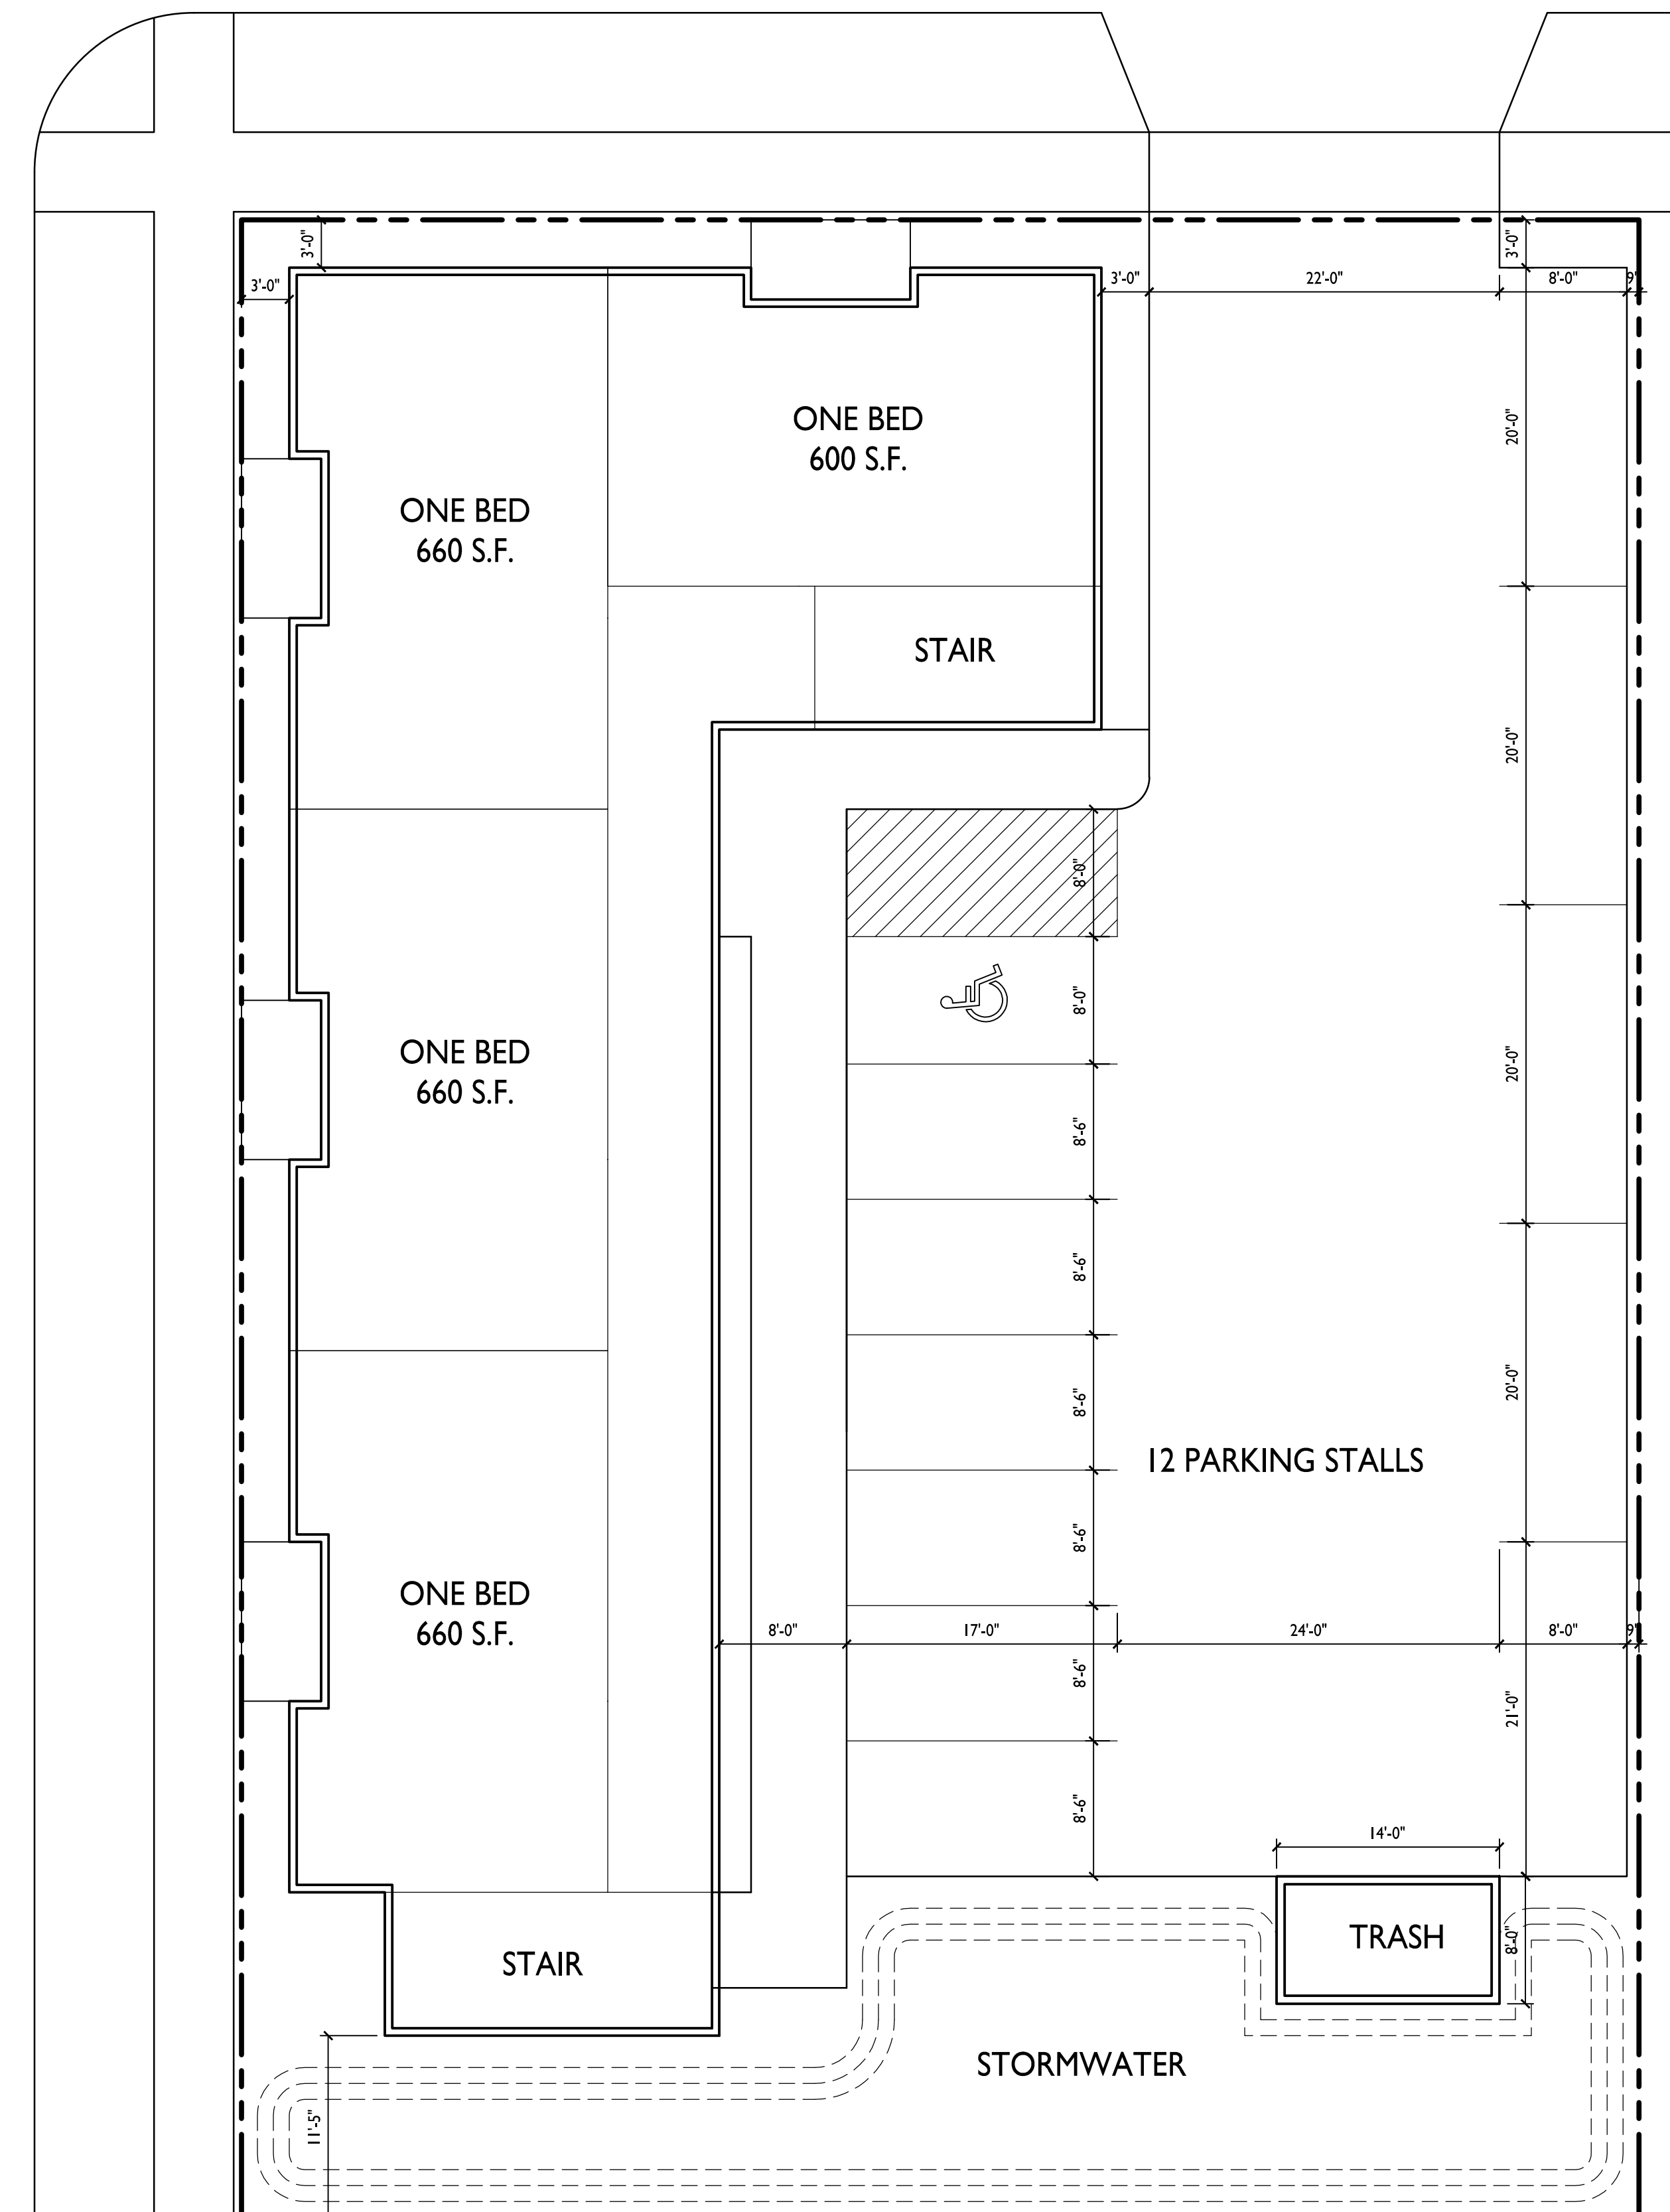

SHEET NUMBER

A-1.1

PROJECT NO. **0000**
© Knothe & Bruce Architects, LLC

KING STREET

11th STREET S

3 NORTH ELEVATION (KING ST)
A-1.1 1/8" = 1'-0"

2 WEST ELEVATION (11th ST)
A-1.1 1/8" = 1'-0"

UNIT MIX - 3 STORIES
ONE BEDROOM: 12

1 FIRST FLOOR/SITE PLAN
A-1.1 1/8" = 1'-0"