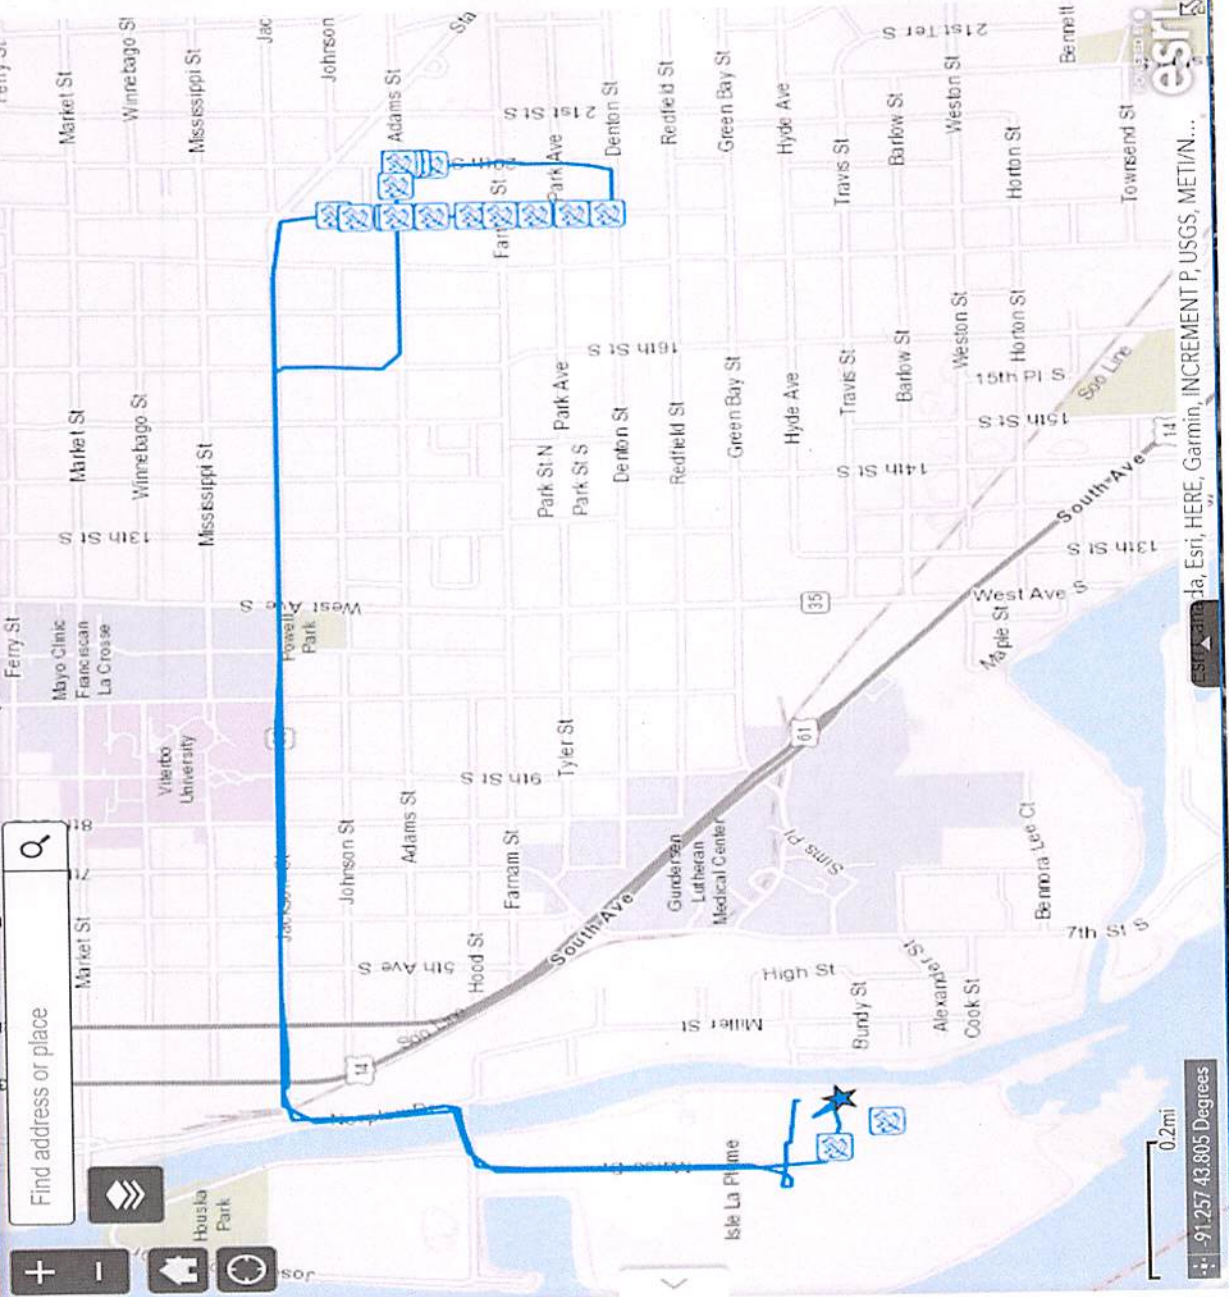

Leaf Collection Test

Leaf Collection Mapping

Street Truck 38

Current Truck Location

Collection Status

Yes

No

Vehicle Travel Path

91.257 43.805 Degrees

(1 of 2)

STR-TDS-38

Date/Time: 2019-10-04T09:44:58

Collection Status at Location: Yes

Zoom to