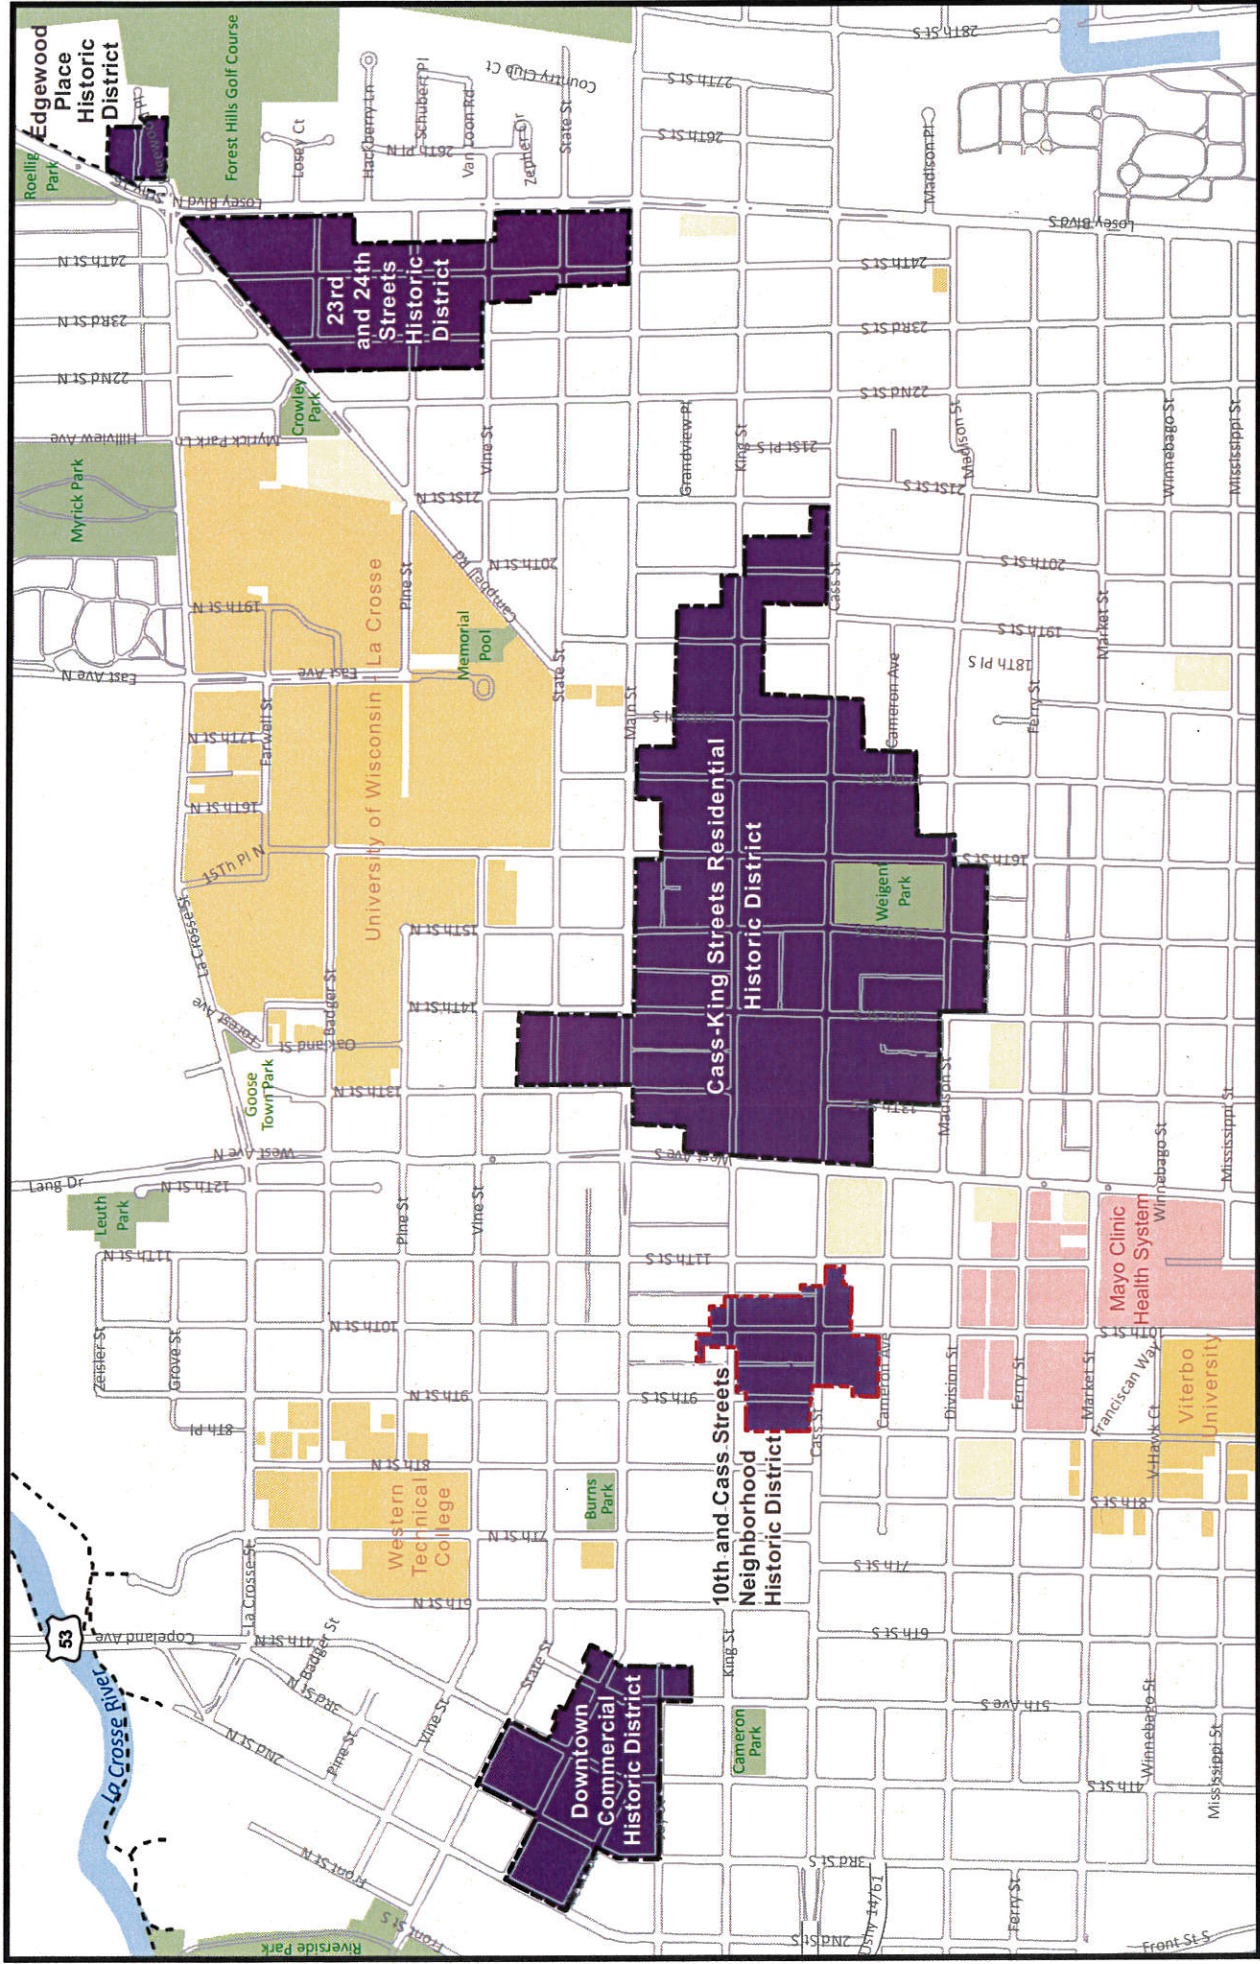

# Historic Districts in La Crosse, Wisconsin

- Recreational Trail
- Park
- College / University
- Health Care Facility
- National Register of Historic Places
- National Register of Historic Places and Local Historic District
- Park
- School

Map Produced by Brigit Mühlhenhaus, 2011  
GIS Coordinator for the City of La Crosse