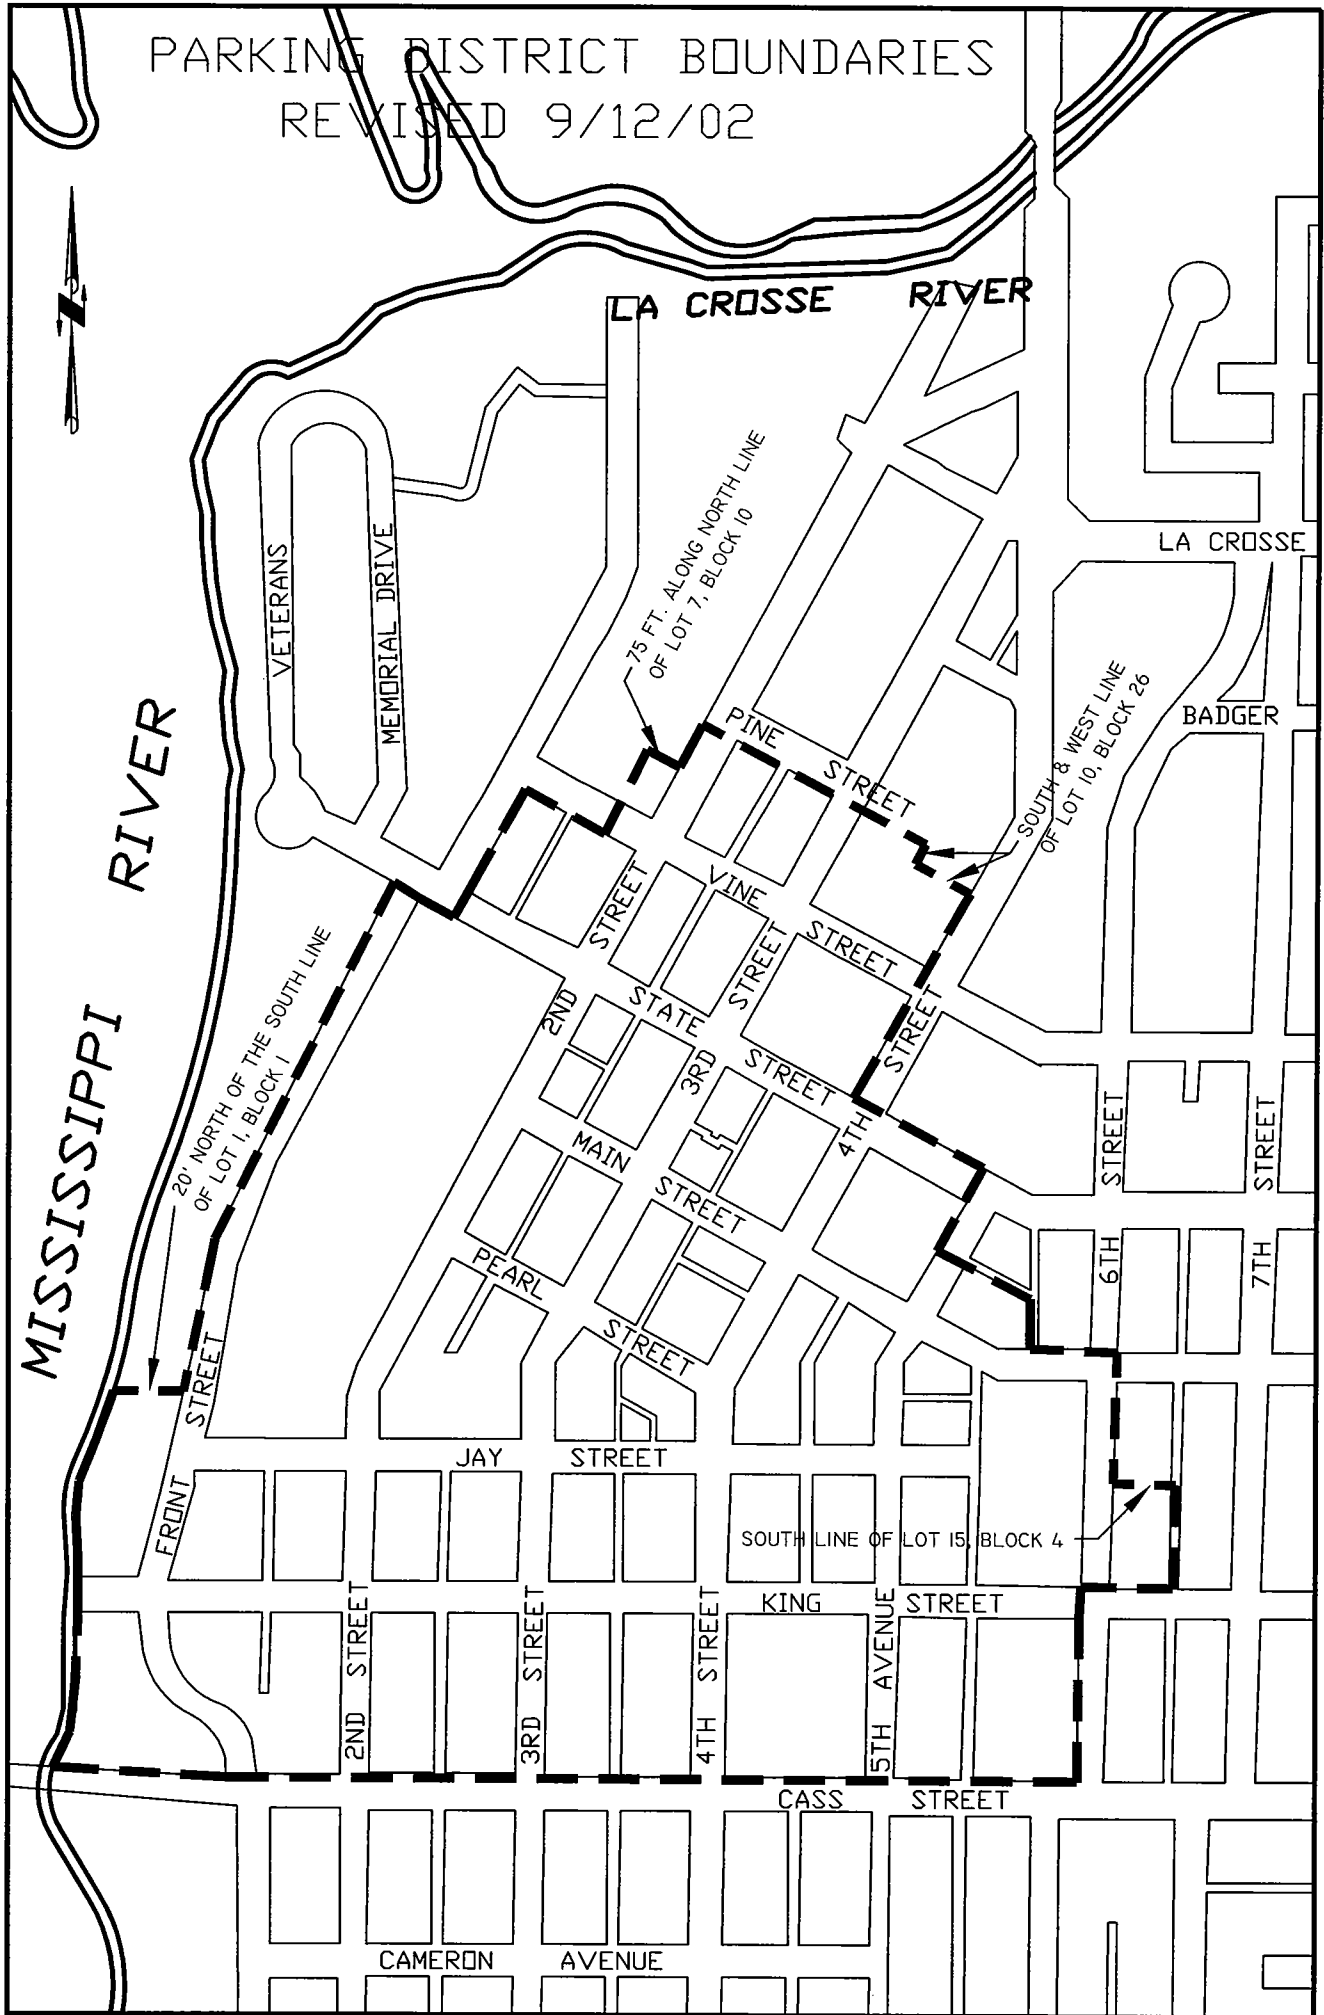

PARKING DISTRICT BOUNDARIES
REVISED 9/12/02

MISSISSIPPI RIVER

LA CROSSE RIVER

VETERANS MEMORIAL DRIVE

LA CROSSE

BADGER

20' NORTH OF THE SOUTH LINE OF LOT 1, BLOCK 1

75 FT. ALONG NORTH LINE OF LOT 7, BLOCK 10

SOUTH & WEST LINE OF LOT 10, BLOCK 26

SOUTH LINE OF LOT 15, BLOCK 4

FRONT STREET

2ND STREET

3RD STREET

4TH STREET

5TH AVENUE

CASS STREET

CAMERON AVENUE

JAY STREET

PEARL STREET

MAIN STREET

2ND STREET

STATE STREET

VINE STREET

PINE STREET

6TH STREET

7TH STREET