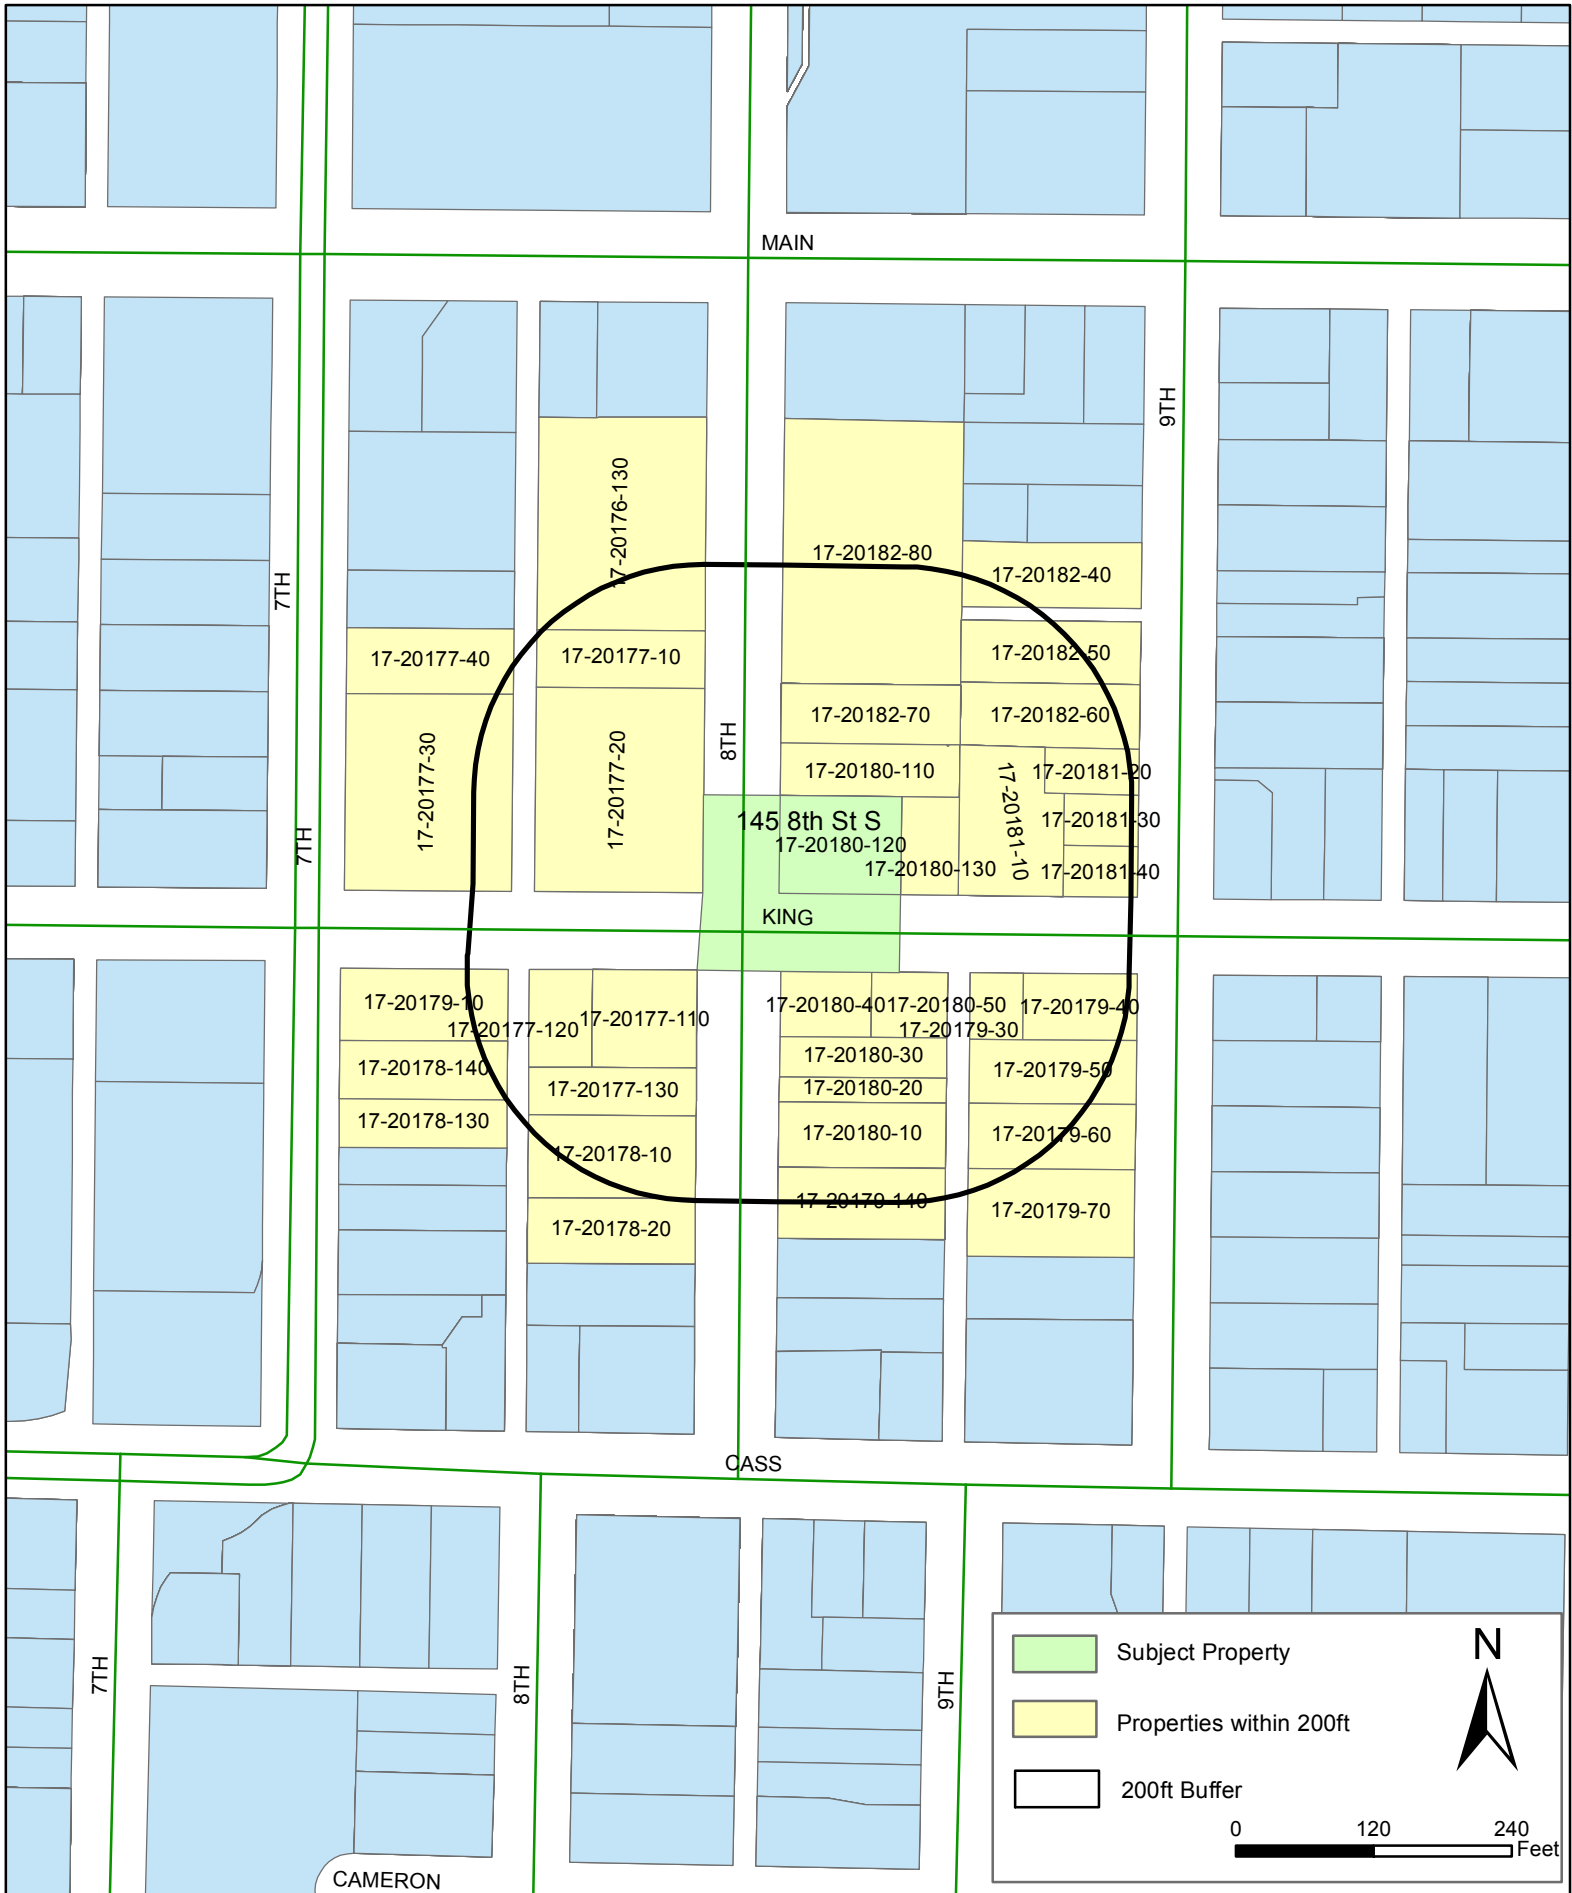

145 8th St S

Legend

- Subject Property
- Properties within 200ft
- 200ft Buffer

Scale

0 120 240 Feet

North Arrow

N