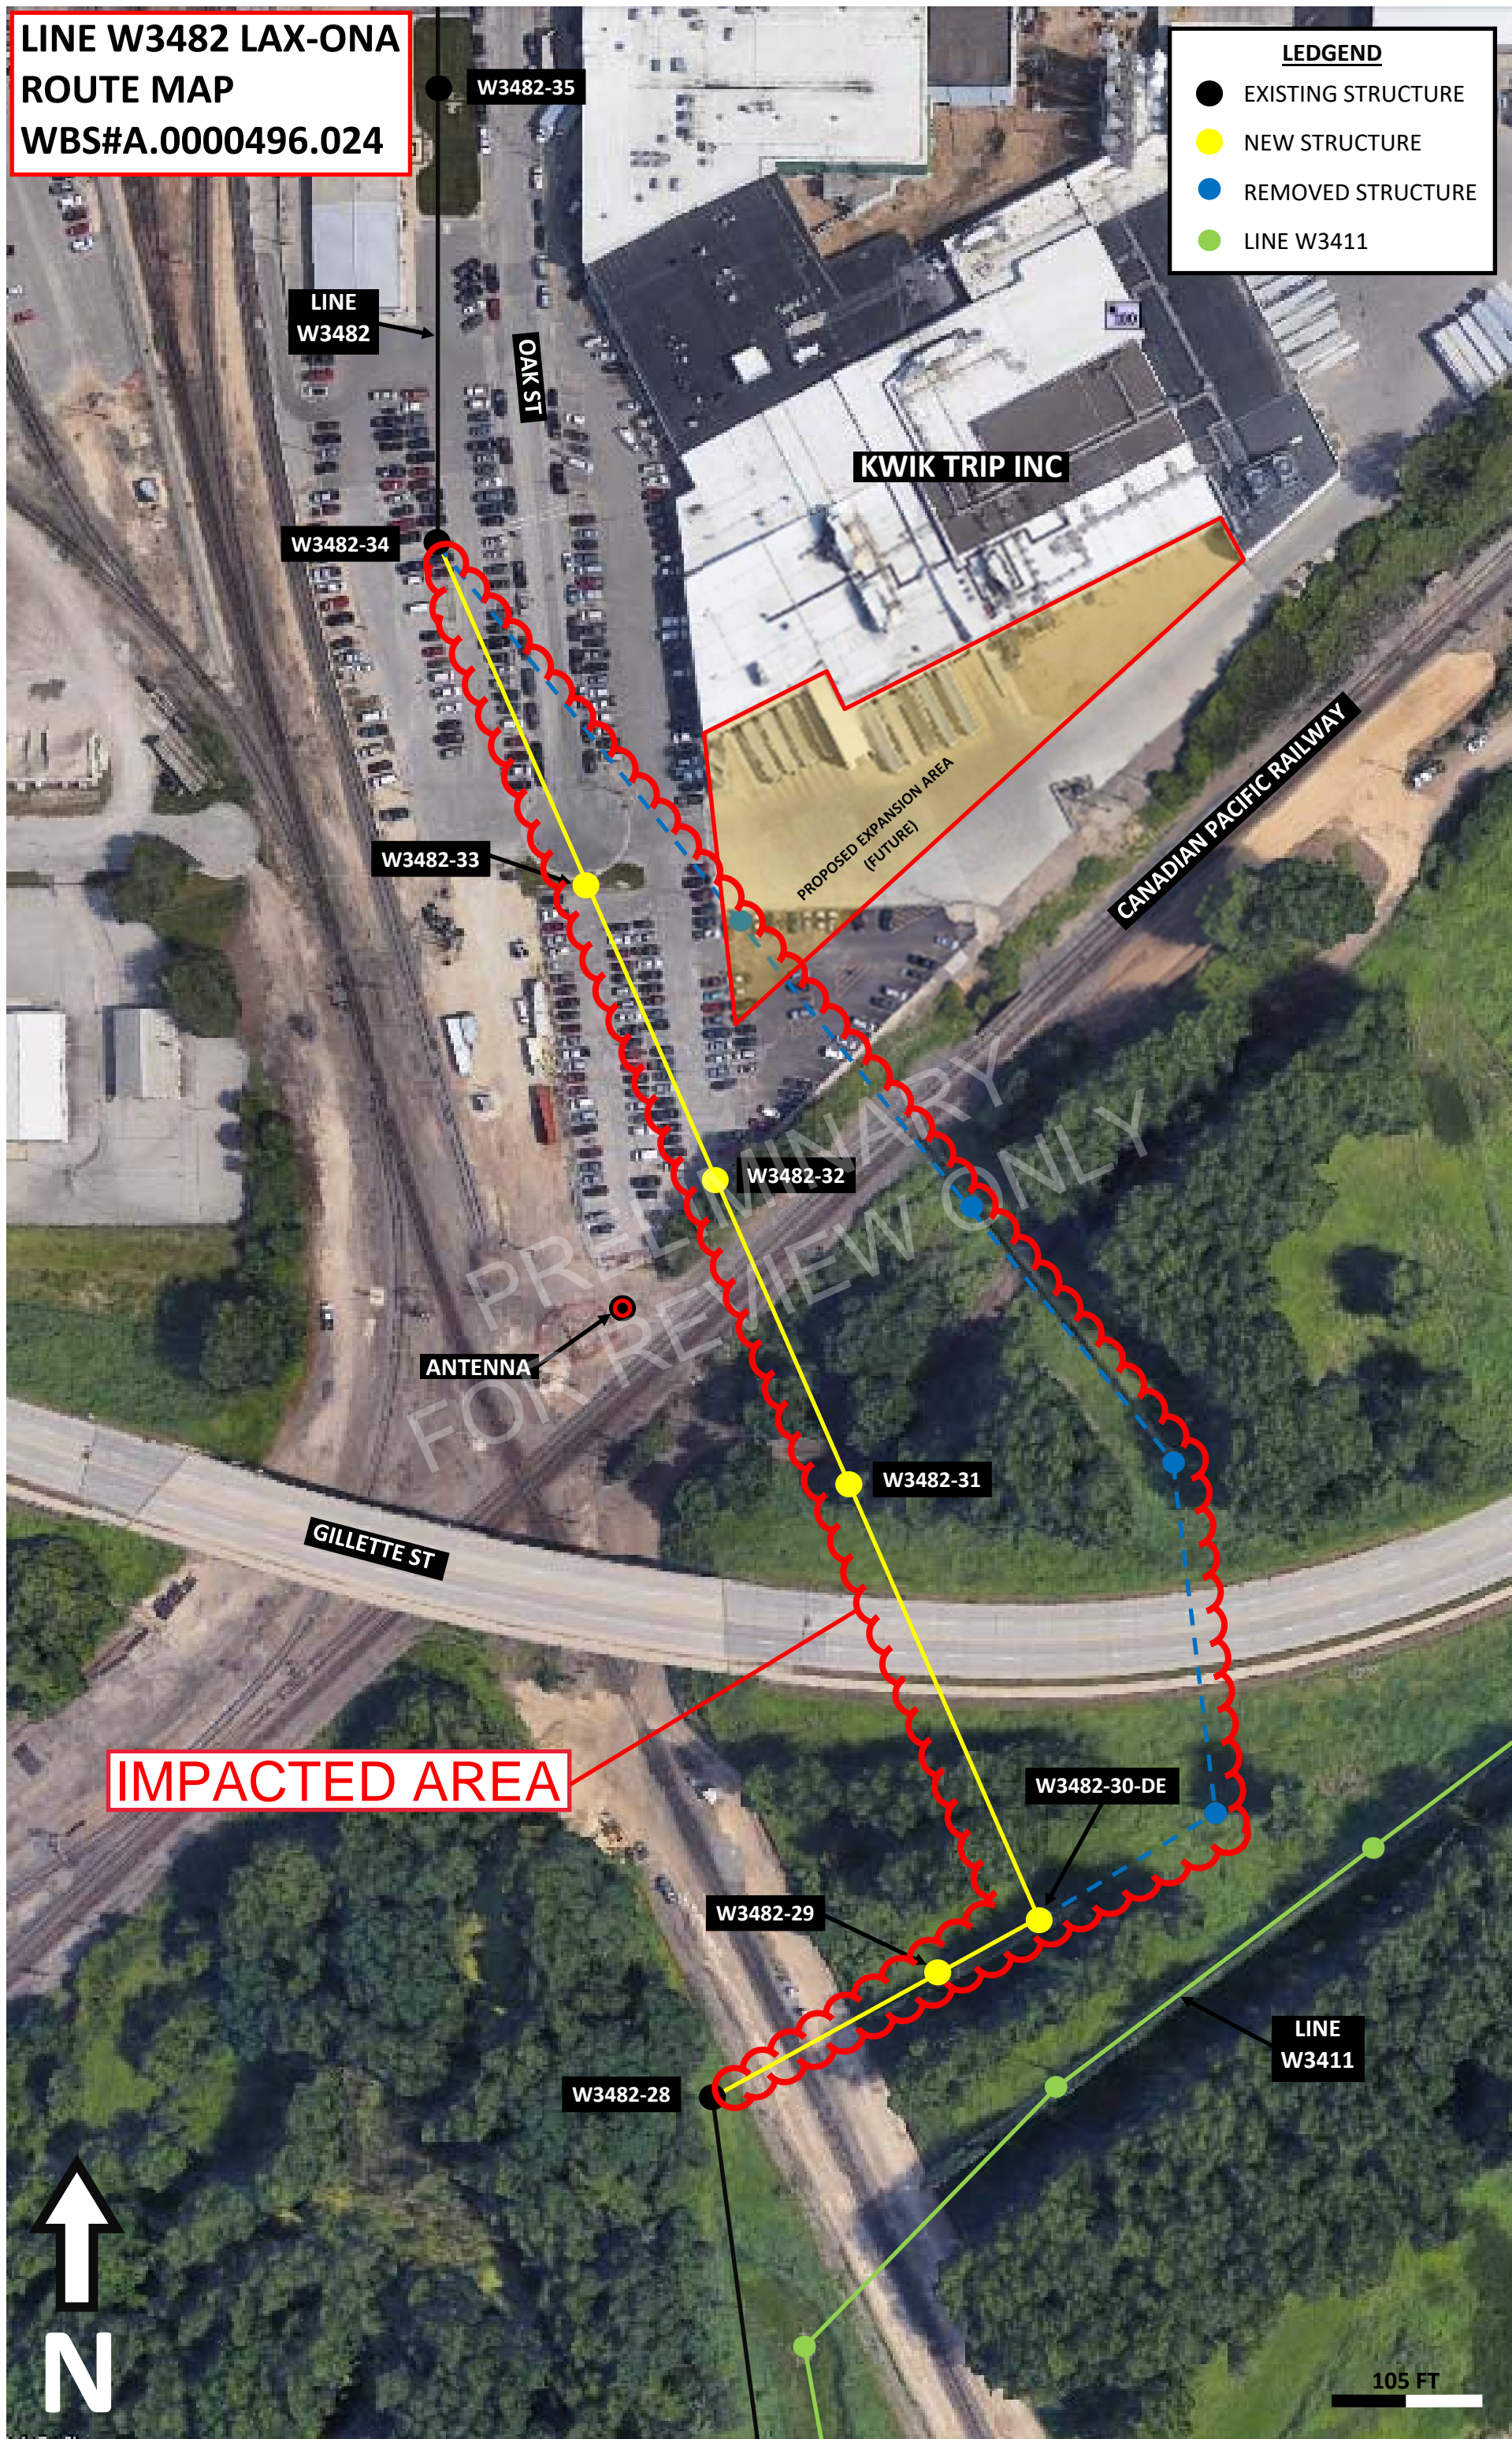

**LINE W3482 LAX-ONA
ROUTE MAP
WBS#A.0000496.024**

LEDGEND	
●	EXISTING STRUCTURE
●	NEW STRUCTURE
●	REMOVED STRUCTURE
●	LINE W3411

IMPACTED AREA

KWIK TRIP INC

CANADIAN PACIFIC RAILWAY

ANTENNA

GILLETTE ST

OAK ST

W3482-35

W3482-34

W3482-33

W3482-32

W3482-31

W3482-30-DE

W3482-29

W3482-28

LINE W3411

LINE W3482

105 FT