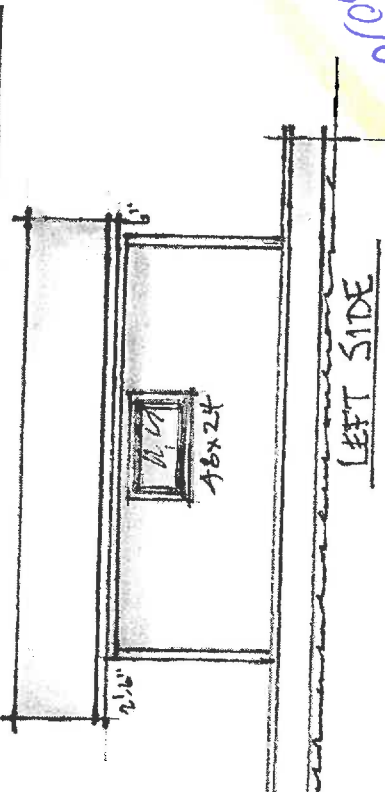

**EXISTING**  
**HOUSEBOAT #15**  
 ON BLACK RIVER  
 T. DENNENGEN OWNER

SCALE - 1/8" = 1'-0"  
 6-10-2020

Proposed  
Boathouse

# HOUSE BOAT-H5

ON BLACK RIVER

OWNER - T. DRENEGEN

SCALE - 1/8" = 1'-0"  
6-17-2020

RIVER

OPTION 2  
 HA & H5 OVERVIEW

HA & H5 PLOT PLAN - OPTION  
 ON BLACK RIVER / LACROSSE WI  
 T. BRENEGEN / OWNER

SCALE - 1" = 10'-0"  
 07-14-2020

H4 & H5 PLOT PLAN  
ON BLACK RIVER / LACROSSE WI.  
T. BRENEGEN / OWNER

SCALE = 1" = 10'-0"  
07-18-2020

OPTION 2  
 H4 & H5 Overview