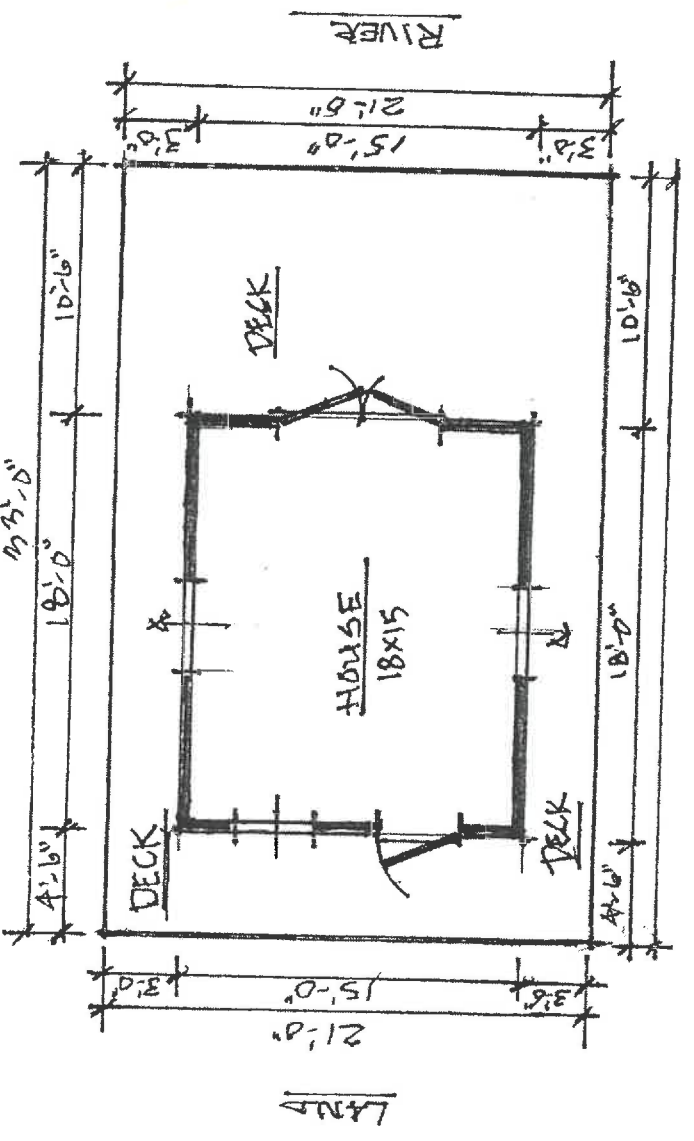

**EXISTING**  
**HOUSEBOAT #15**  
 ON BLACK RIVER  
 T. DENNENGEN OWNER

SCALE - 1/8" = 1'-0"  
 6-10-2020

Proposed  
Boathouse

# HOUSE BOAT-H5

ON BLACK RIVER

OWNER - T. DRENEGEN

SCALE - 1/8" = 1'-0"  
6-17-2020

RIVER

OPTION 2  
 HA & H5 OVERVIEW

HA & H5 PLOT PLAN - OPTION  
 ON BLACK RIVER / LACROSSE WI  
 T. BRENEGEN / OWNER

SCALE - 1" = 10'-0"  
 07-14-2020

H4 & H5 PLOT PLAN  
ON BLACK RIVER / LACROSSE WI.  
T. BRENEGEN / OWNER

SCALE = 1" = 10'-0"  
07-18-2020

OPTION 2  
 H4 & H5 Overview