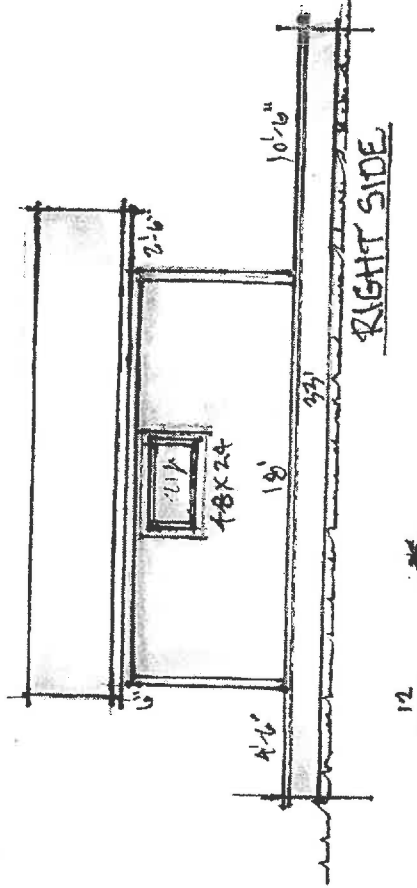

**EXISTING**  
**HOUSEBOAT #15**  
 ON BLACK RIVER  
 T. DENNENGEN OWNER

SCALE - 1/8" = 1'-0"  
 6-10-2020

Proposed  
Boathouse

# HOUSE BOAT-H5

ON BLACK RIVER

OWNER - T. DRENEGEN

SCALE - 1/8" = 1'-0"  
6-17-2020

RIVER

OPTION 2  
 HA & H5 OVERVIEW

HA & H5 PLOT PLAN - OPTION  
 ON BLACK RIVER / LACROSSE WI  
 T. BRENEGEN / OWNER

SCALE - 1" = 10'-0"  
 07-14-2020

H4 & H5 PLOT PLAN  
ON BLACK RIVER / LACROSSE WI.  
T. BRENEGEN / OWNER

SCALE = 1" = 10'-0"  
07-18-2020

OPTION 2  
 H4 & H5 Overview