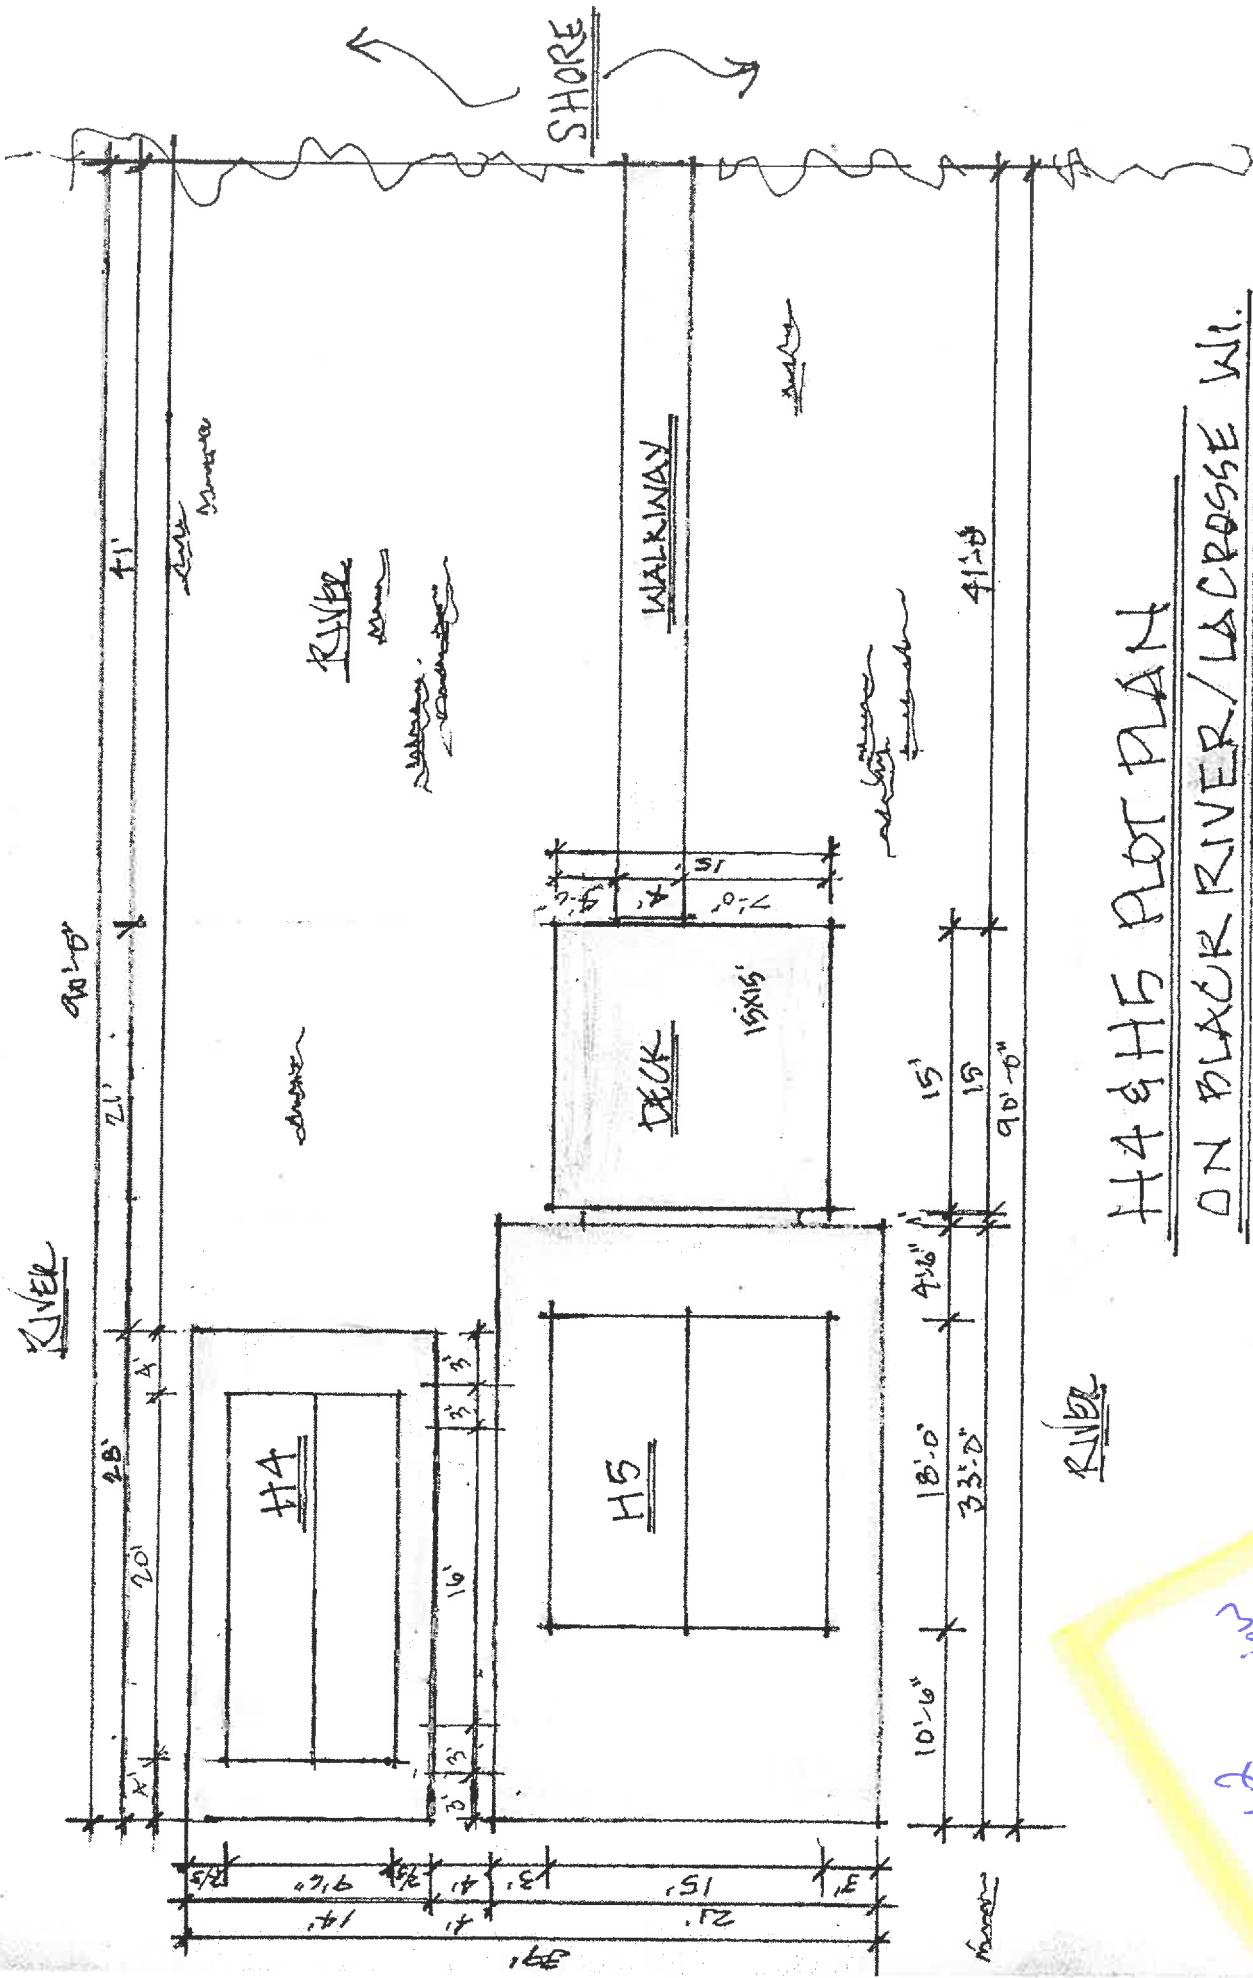

**EXISTING**  
**HOUSEBOAT #15**  
 ON BLACK RIVER  
 T. DENNENGEN OWNER

SCALE - 1/8" = 1'-0"  
 6-10-2020

Proposed  
Boathouse

# HOUSE BOAT-H5

ON BLACK RIVER

OWNER - T. DRENEGEN

SCALE - 1/8" = 1'-0"  
6-17-2020

RIVER

OPTION 2  
 HA & H5 OVERVIEW

HA & H5 PLOT PLAN - OPTION  
 ON BLACK RIVER / LACROSSE WI  
 T. BRENEGEN / OWNER

SCALE - 1" = 10'-0"  
 07-14-2020

H4 & H5 PLOT PLAN  
ON BLACK RIVER / LACROSSE WI.  
T. BRENEGEN / OWNER

SCALE = 1" = 10'-0"  
07-18-2020

OPTION 2  
 H4 & H5 Overview