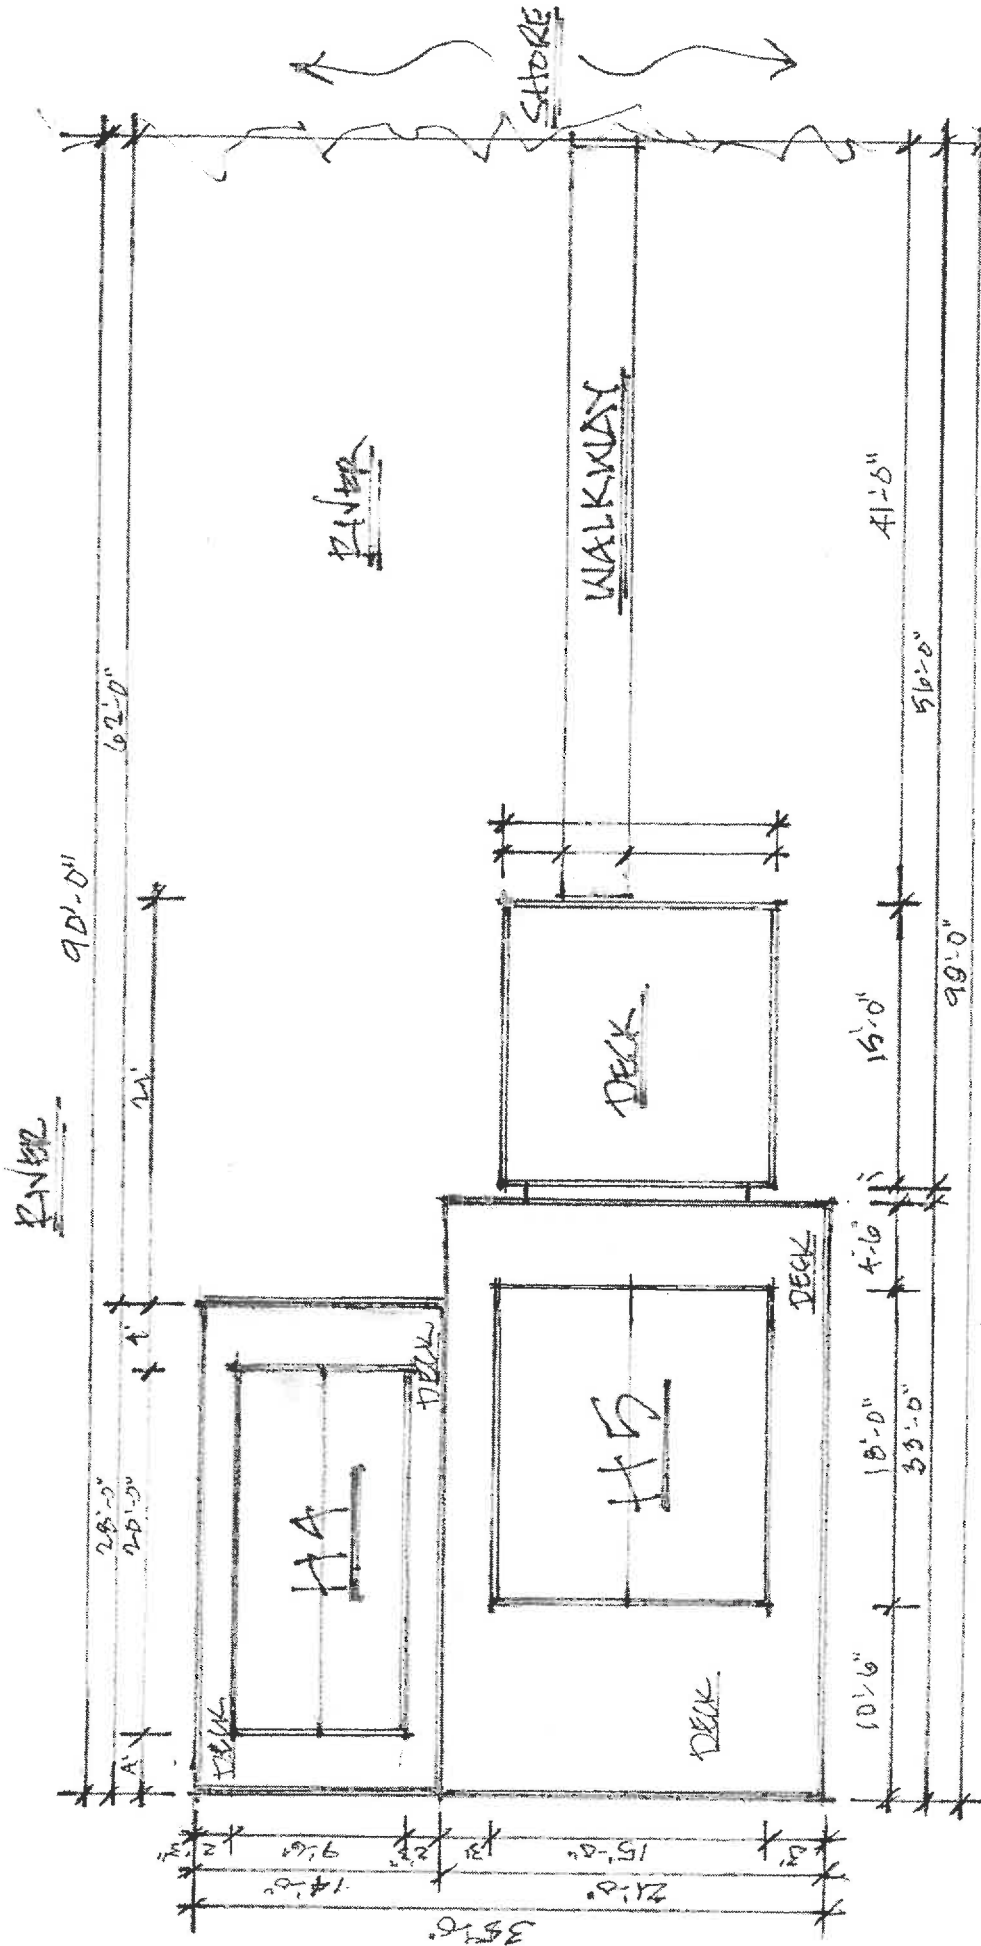

**EXISTING**  
**HOUSEBOAT #15**  
 ON BLACK RIVER  
 T. DENNENGEN OWNER

SCALE - 1/8" = 1'-0"  
 6-10-2020

Proposed  
Boathouse

# HOUSE BOAT-H5

ON BLACK RIVER

OWNER - T. DRENEGEN

SCALE - 1/8" = 1'-0"  
6-17-2020

RIVER

OPTION 2  
 HA & H5 OVERVIEW

HA & H5 PLOT PLAN - OPTION  
 ON BLACK RIVER / LACROSSE WI  
 T. BRENEGEN / OWNER

SCALE - 1" = 10'-0"  
 07-14-2020

H4 & H5 PLOT PLAN  
ON BLACK RIVER / LACROSSE WI.  
T. BRENEGEN / OWNER

SCALE = 1" = 10'-0"  
07-18-2020

OPTION 2  
 H4 & H5 Overview