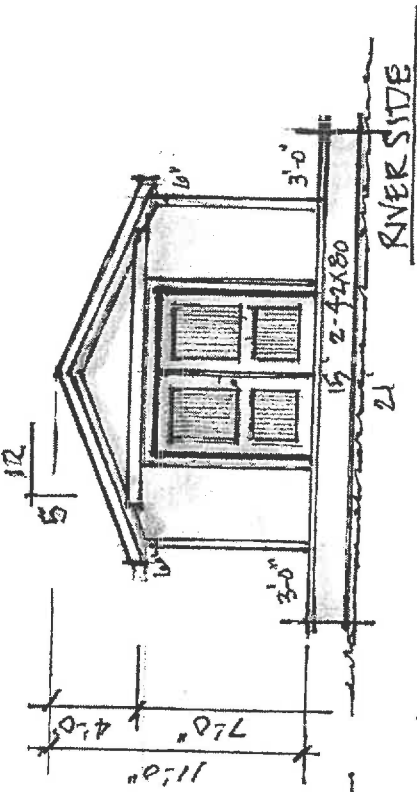

**EXISTING**  
**HOUSEBOAT #15**  
 ON BLACK RIVER  
 T. DENNENGEN OWNER

SCALE - 1/8" = 1'-0"  
 6-10-2020

Proposed  
Boathouse

# HOUSE BOAT-H5

ON BLACK RIVER

OWNER - T. DRENEGEN

SCALE - 1/8" = 1'-0"  
6-17-2020

RIVER

OPTION 2  
 HA & H5 OVERVIEW

HA & H5 PLOT PLAN - OPTION  
 ON BLACK RIVER / LACROSSE WI  
 T. BRENEGEN / OWNER

SCALE - 1" = 10'-0"  
 07-14-2020

H4 & H5 PLOT PLAN  
ON BLACK RIVER / LACROSSE WI.  
T. BRENEGEN / OWNER

SCALE = 1" = 10'-0"  
07-18-2020

OPTION 2  
 H4 & H5 Overview