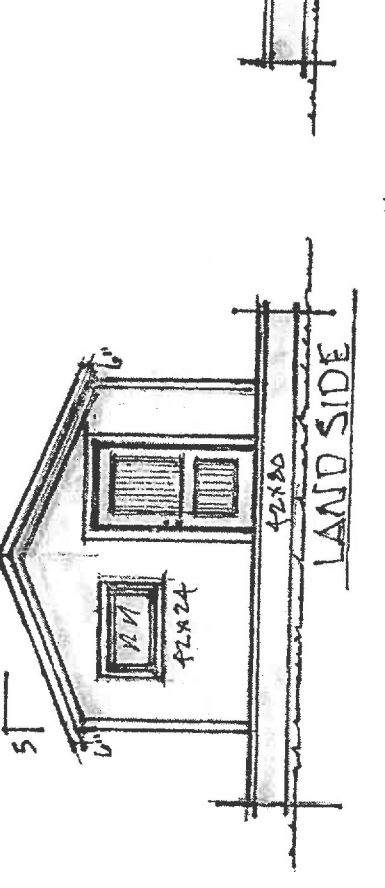

**EXISTING**  
**HOUSEBOAT #15**  
 ON BLACK RIVER  
 T. DENNENGEN OWNER

SCALE - 1/8" = 1'-0"  
 6-10-2020

Proposed  
Boathouse

# HOUSE BOAT-H5

ON BLACK RIVER

OWNER - T. DRENEGEN

SCALE - 1/8" = 1'-0"  
6-17-2020

RIVER

OPTION 2  
 HA & H5 OVERVIEW

HA & H5 PLOT PLAN - OPTION  
 ON BLACK RIVER / LACROSSE WI  
 T. BRENEGEN / OWNER

SCALE - 1" = 10'-0"  
 07-14-2020

H4 & H5 PLOT PLAN  
ON BLACK RIVER / LACROSSE WI.  
T. BRENEGEN / OWNER

SCALE = 1" = 10'-0"  
07-18-2020

OPTION 2  
 H4 & H5 Overview