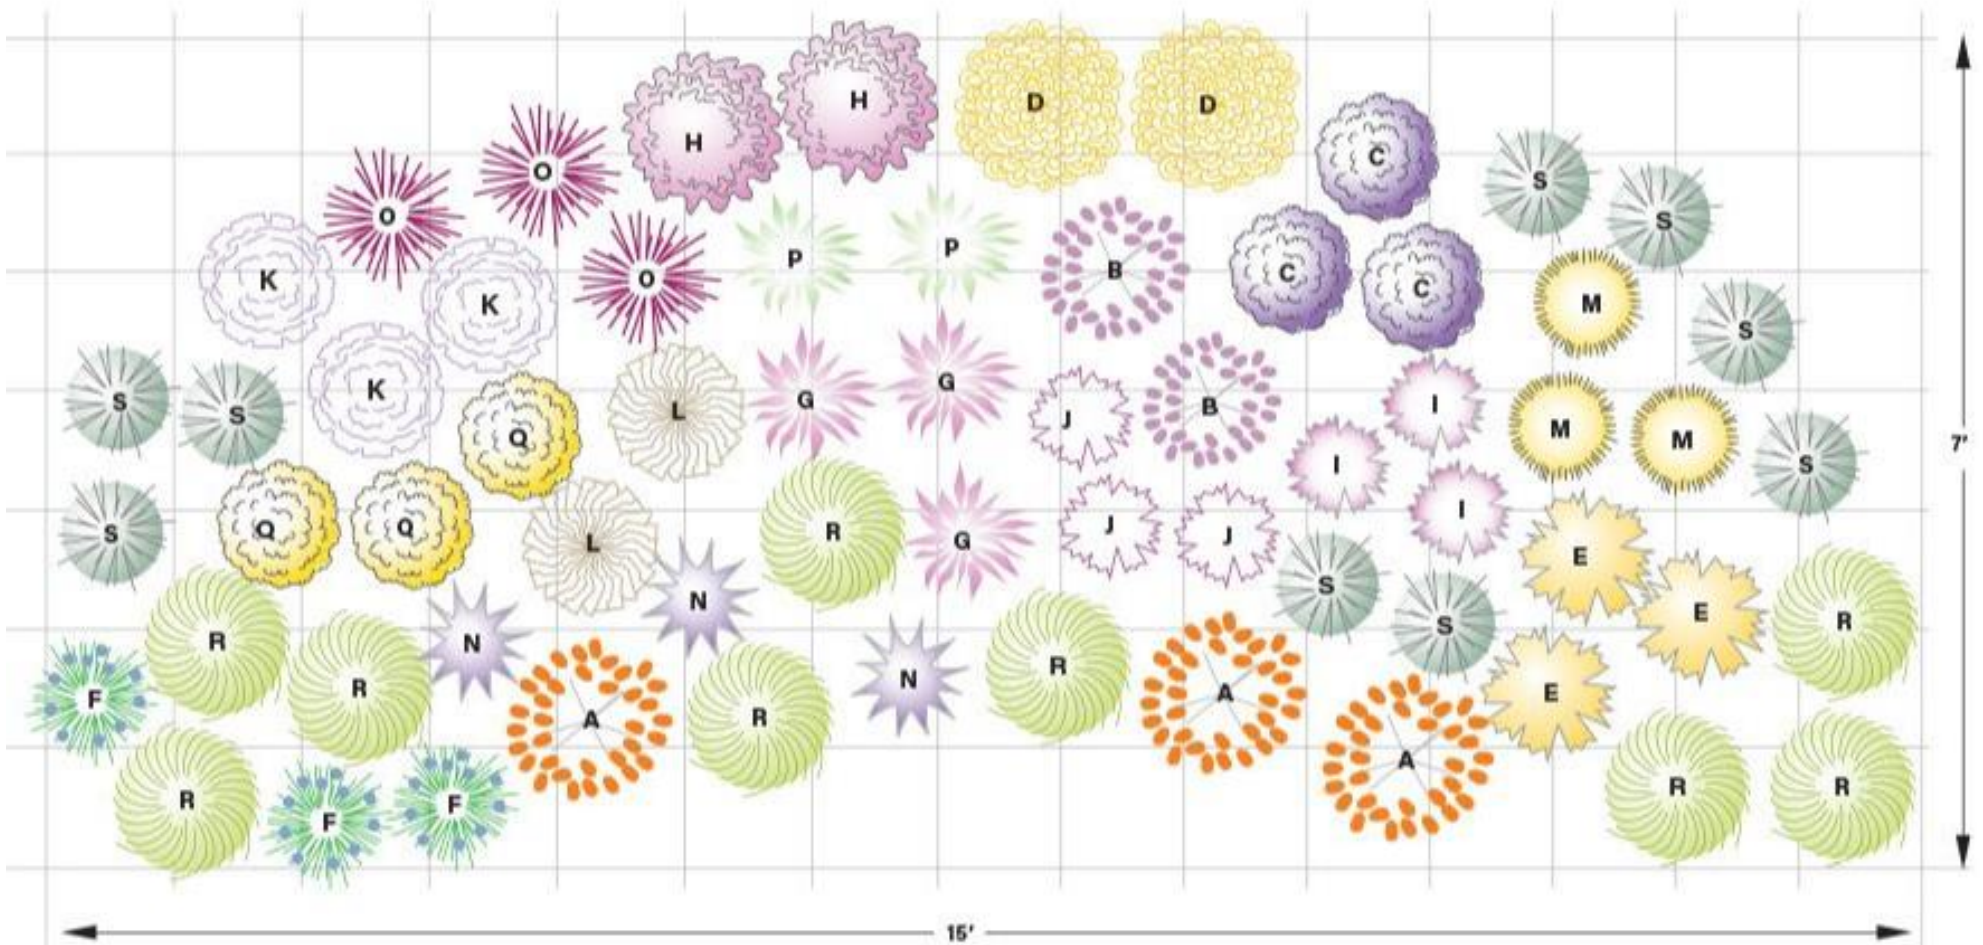

PLANTING PLAN

64 Plant Pollinator Garden for well-drained soil in full sun

Item #: 50058

- A Butterflyweed for Clay (3)
- B Sullivant's Milkweed (2)
- C New England Aster (3)
- D Wild Senna (2)
- E Stiff Coreopsis (3)
- F Purple Prairie Clover (3)

- G Purple Coneflower (3)
- H Sweet Joe Pye Weed (2)
- I Meadow Blazingstar (3)
- J Prairie Blazingstar (3)
- K Bergamot (3)
- L Smooth Penstemon (2)

- M Ohio Goldenrod (3)
- N Ohio Spiderwort (3)
- O Ironweed (3)
- P Culver's Root (2)
- Q Golden Alexanders (3)

- GRASSES**
- R Prairie Dropseed (9)
- S Little Bluestem (9)

PRAIRIE NURSERY