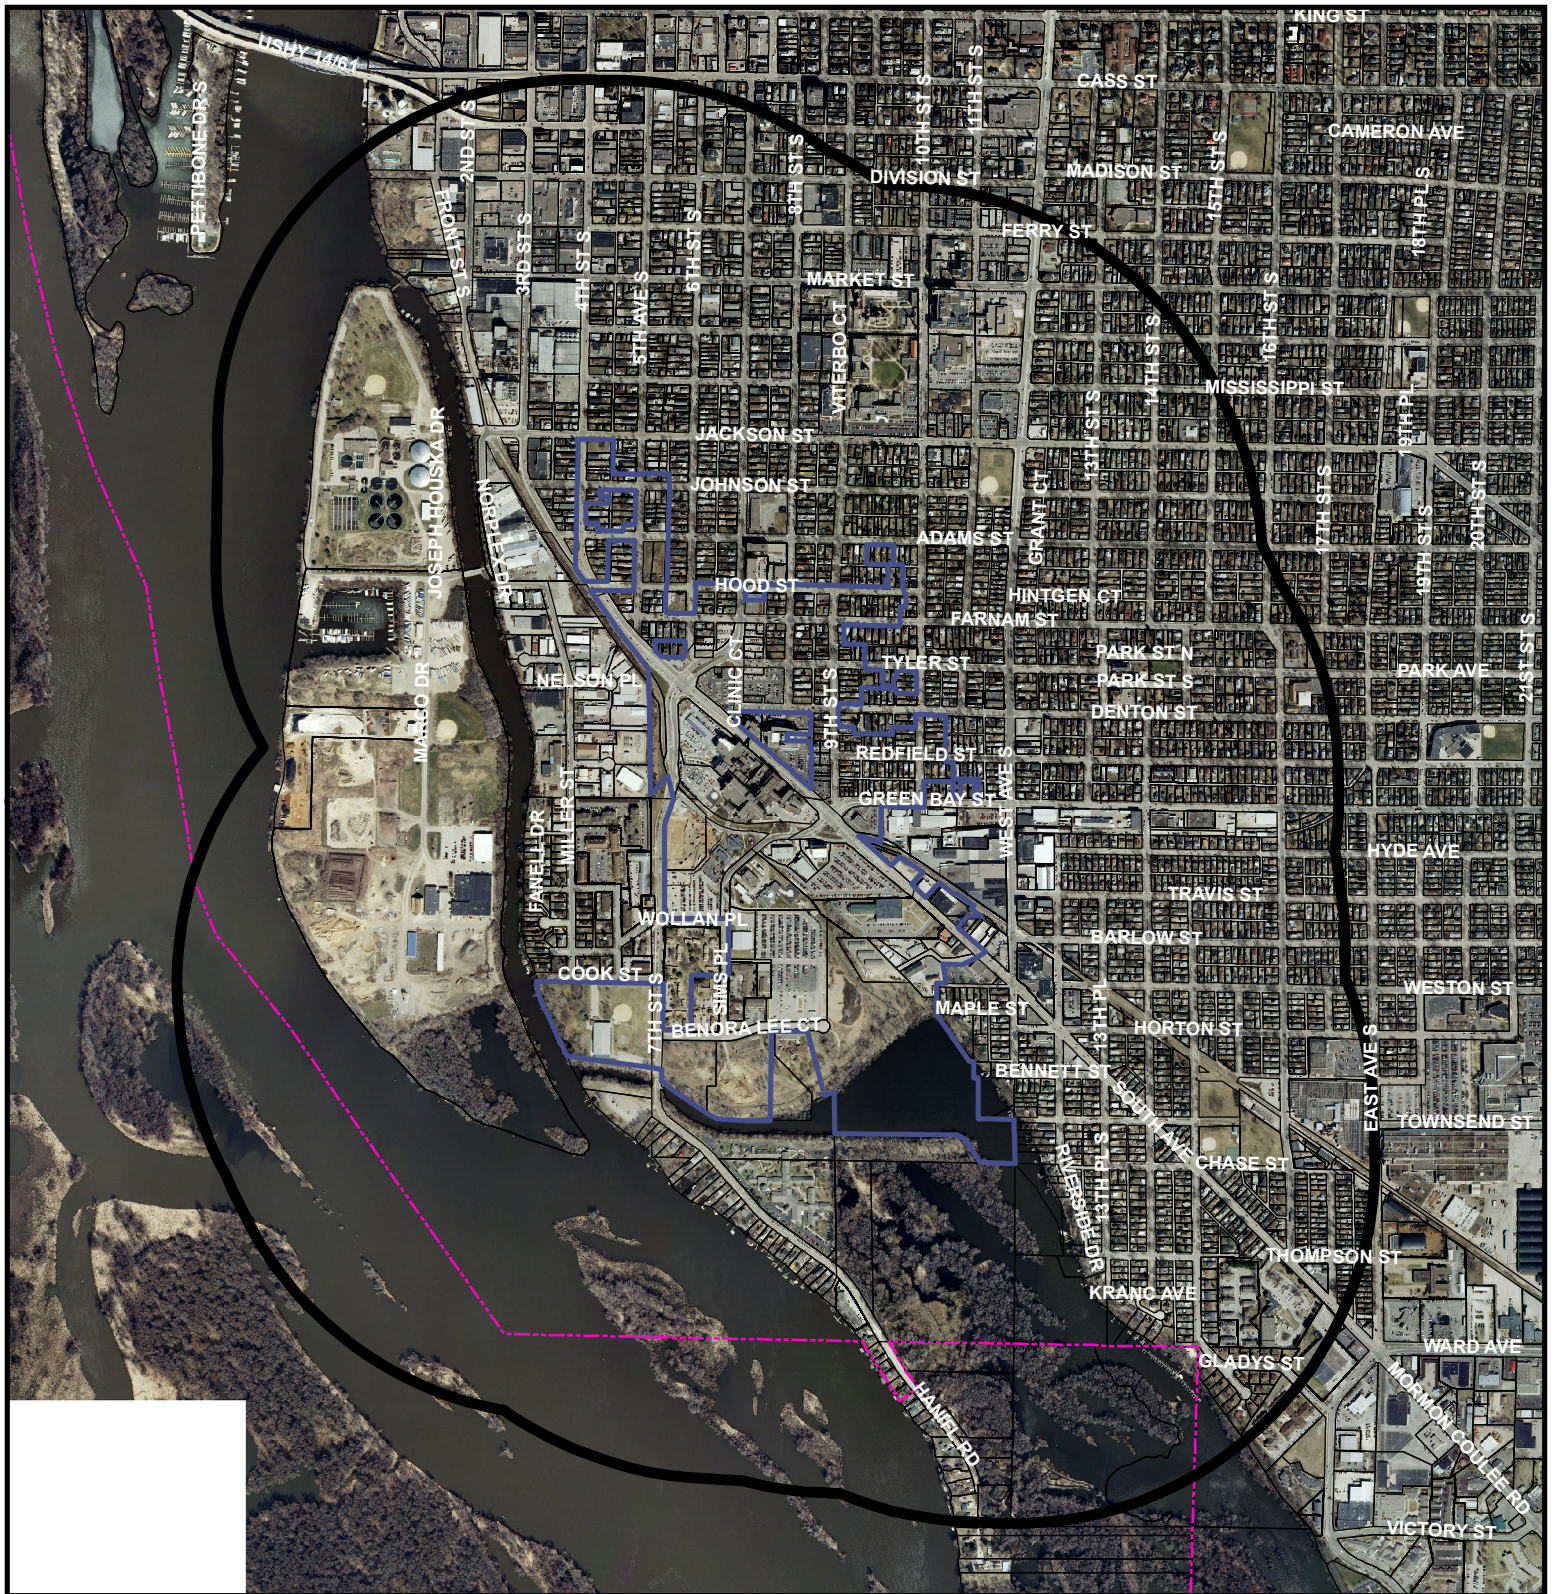

1/2 Mile TID Buffer - La Crosse, Wisc.

-  TIF 14 Buffer
-  tif14
-  City Limits

Map Produced by Aaron Reimler, 2014;
GIS Intern for the City of La Crosse