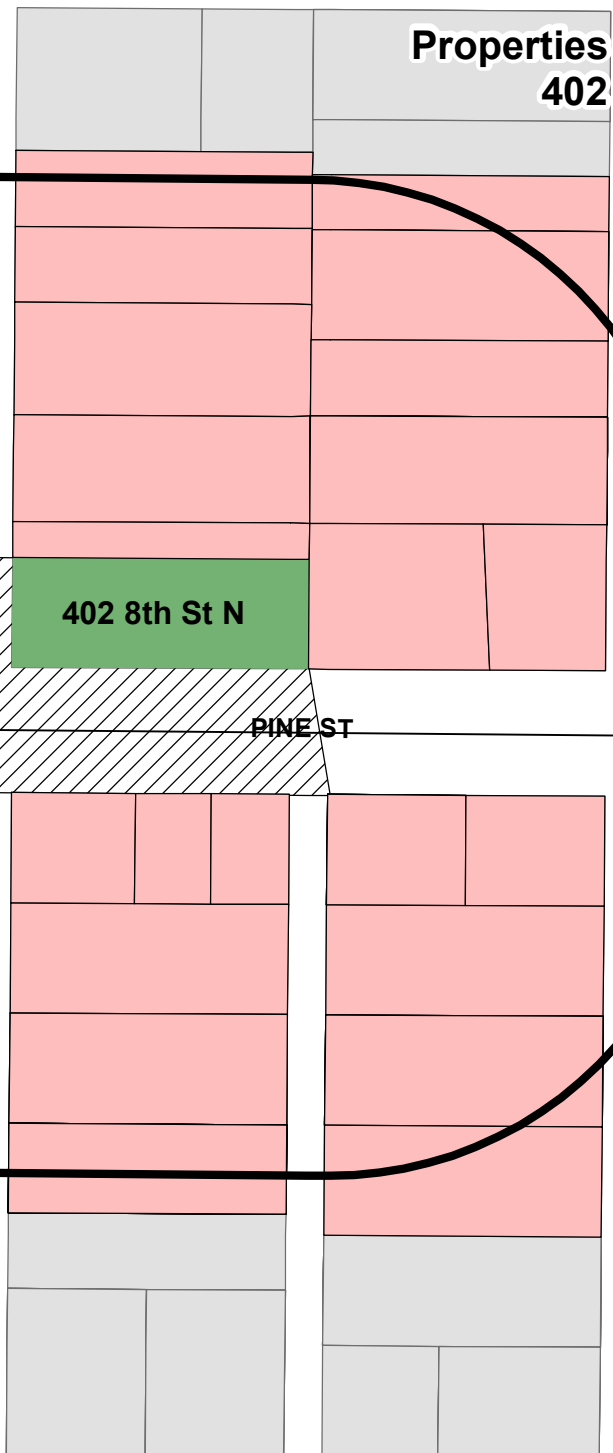

BADGER ST

Properties within 200ft of  
402 8th St N

402 8th St N

PINE ST

8TH ST N

7TH ST N

9TH ST N

0 40 80

160

Feet

VINE ST