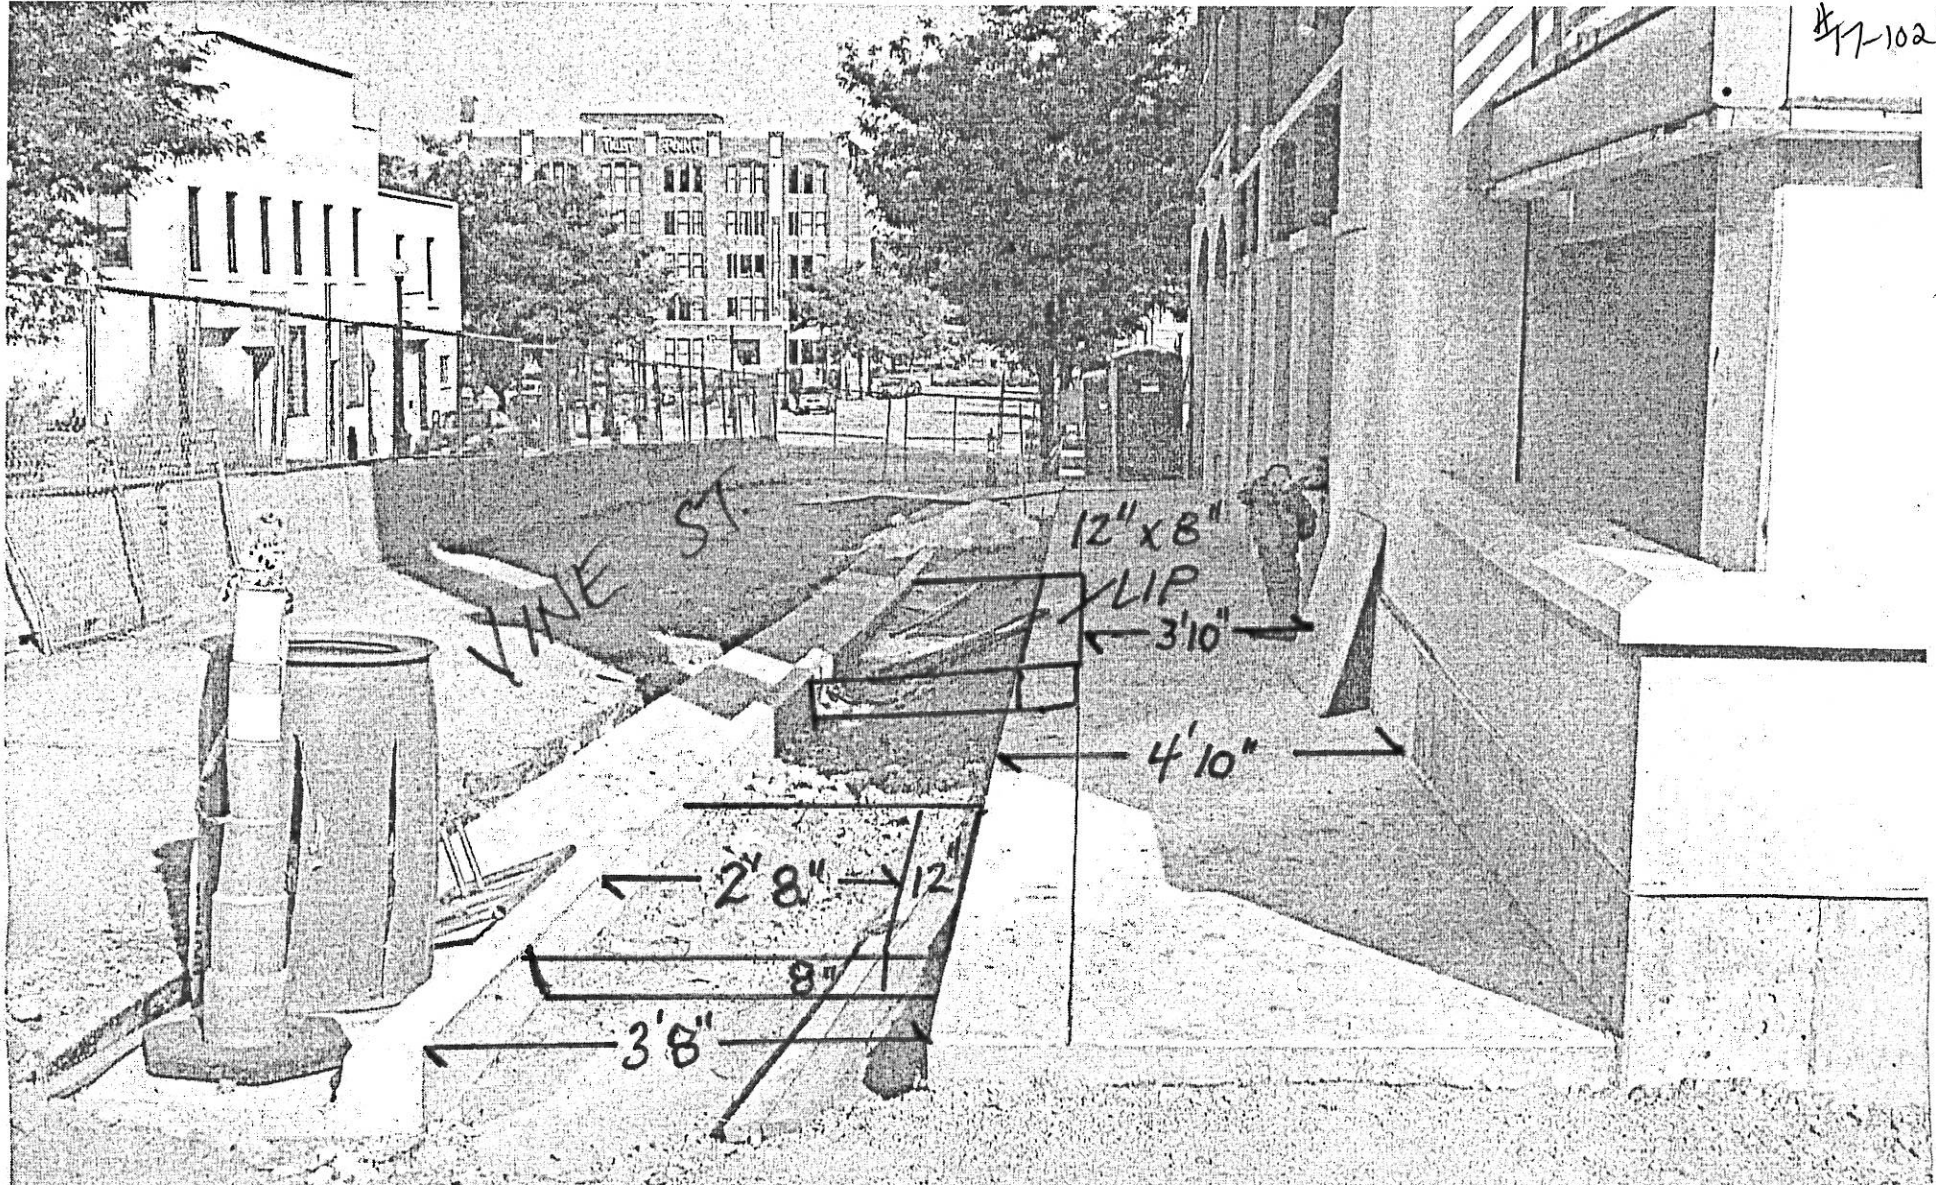

#17-1028

VINE ST.

12" x 8"

XLIP

3'10"

4'10"

2'8"

12"

8"

3'8"

3RD & PINE PARKING RAMP TREE BOXES 07/31/2017