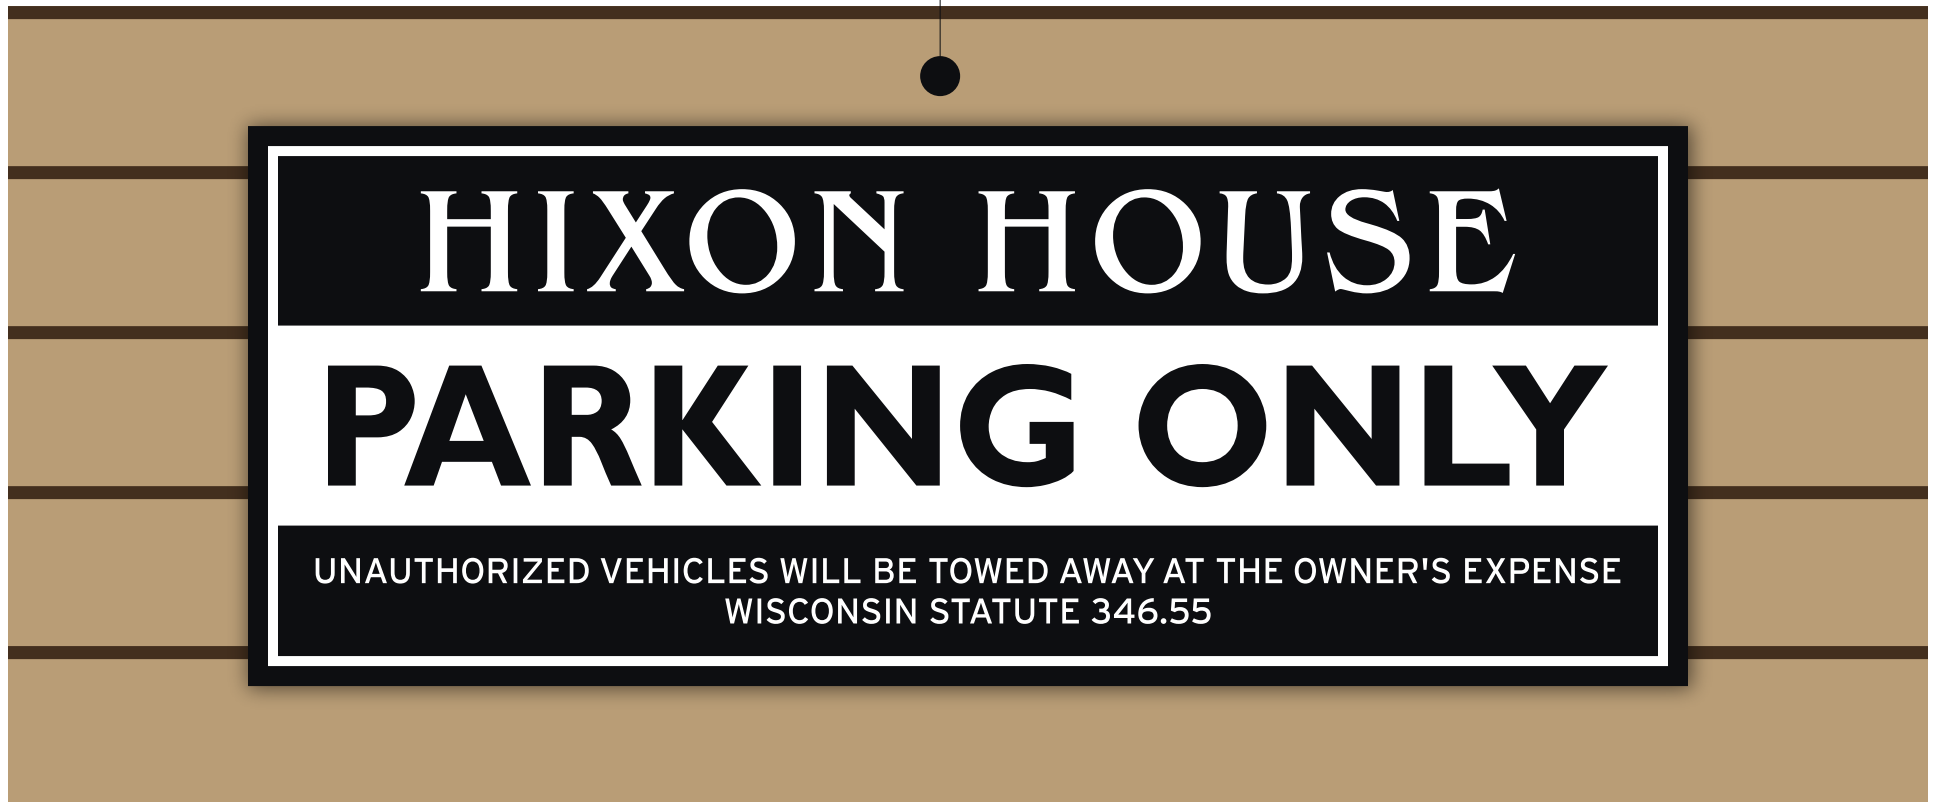

14" tall x 36" wide
non-illuminated flat wall sign

THIS ORIGINAL ARTWORK IS THE EXCLUSIVE PROPERTY OF NOFFKE SIGN COMPANY, LLC AND IS THE RESULT OF THE ORIGINAL WORK OF ITS EMPLOYEES. THEY ARE SUBMITTED TO YOUR COMPANY FOR THE SOLE PURPOSE OF YOUR CONSIDERATION OF WHETHER TO BUY THESE PLANS OR TO PURCHASE FROM NOFFKE SIGN COMPANY, LLC A SIGN MANUFACTURED ACCORDING TO THESE PLANS. DISTRIBUTION OR EXHIBITION OF THIS ARTWORK TO ANYONE ELSE IN ORDER TO OBTAIN OTHER QUOTES, OR TO CONSTRUCT A SIGN SIMILAR TO THESE PLANS IS EXPRESSLY FORBIDDEN. IN THE EVENT THAT SUCH EXHIBITION OCCURS, NOFFKE SIGN COMPANY, LLC EXPECTS TO BE PAID FOR IN COMPENSATION FOR TIME & EFFORT ENTAILED IN CREATING THESE PLANS.