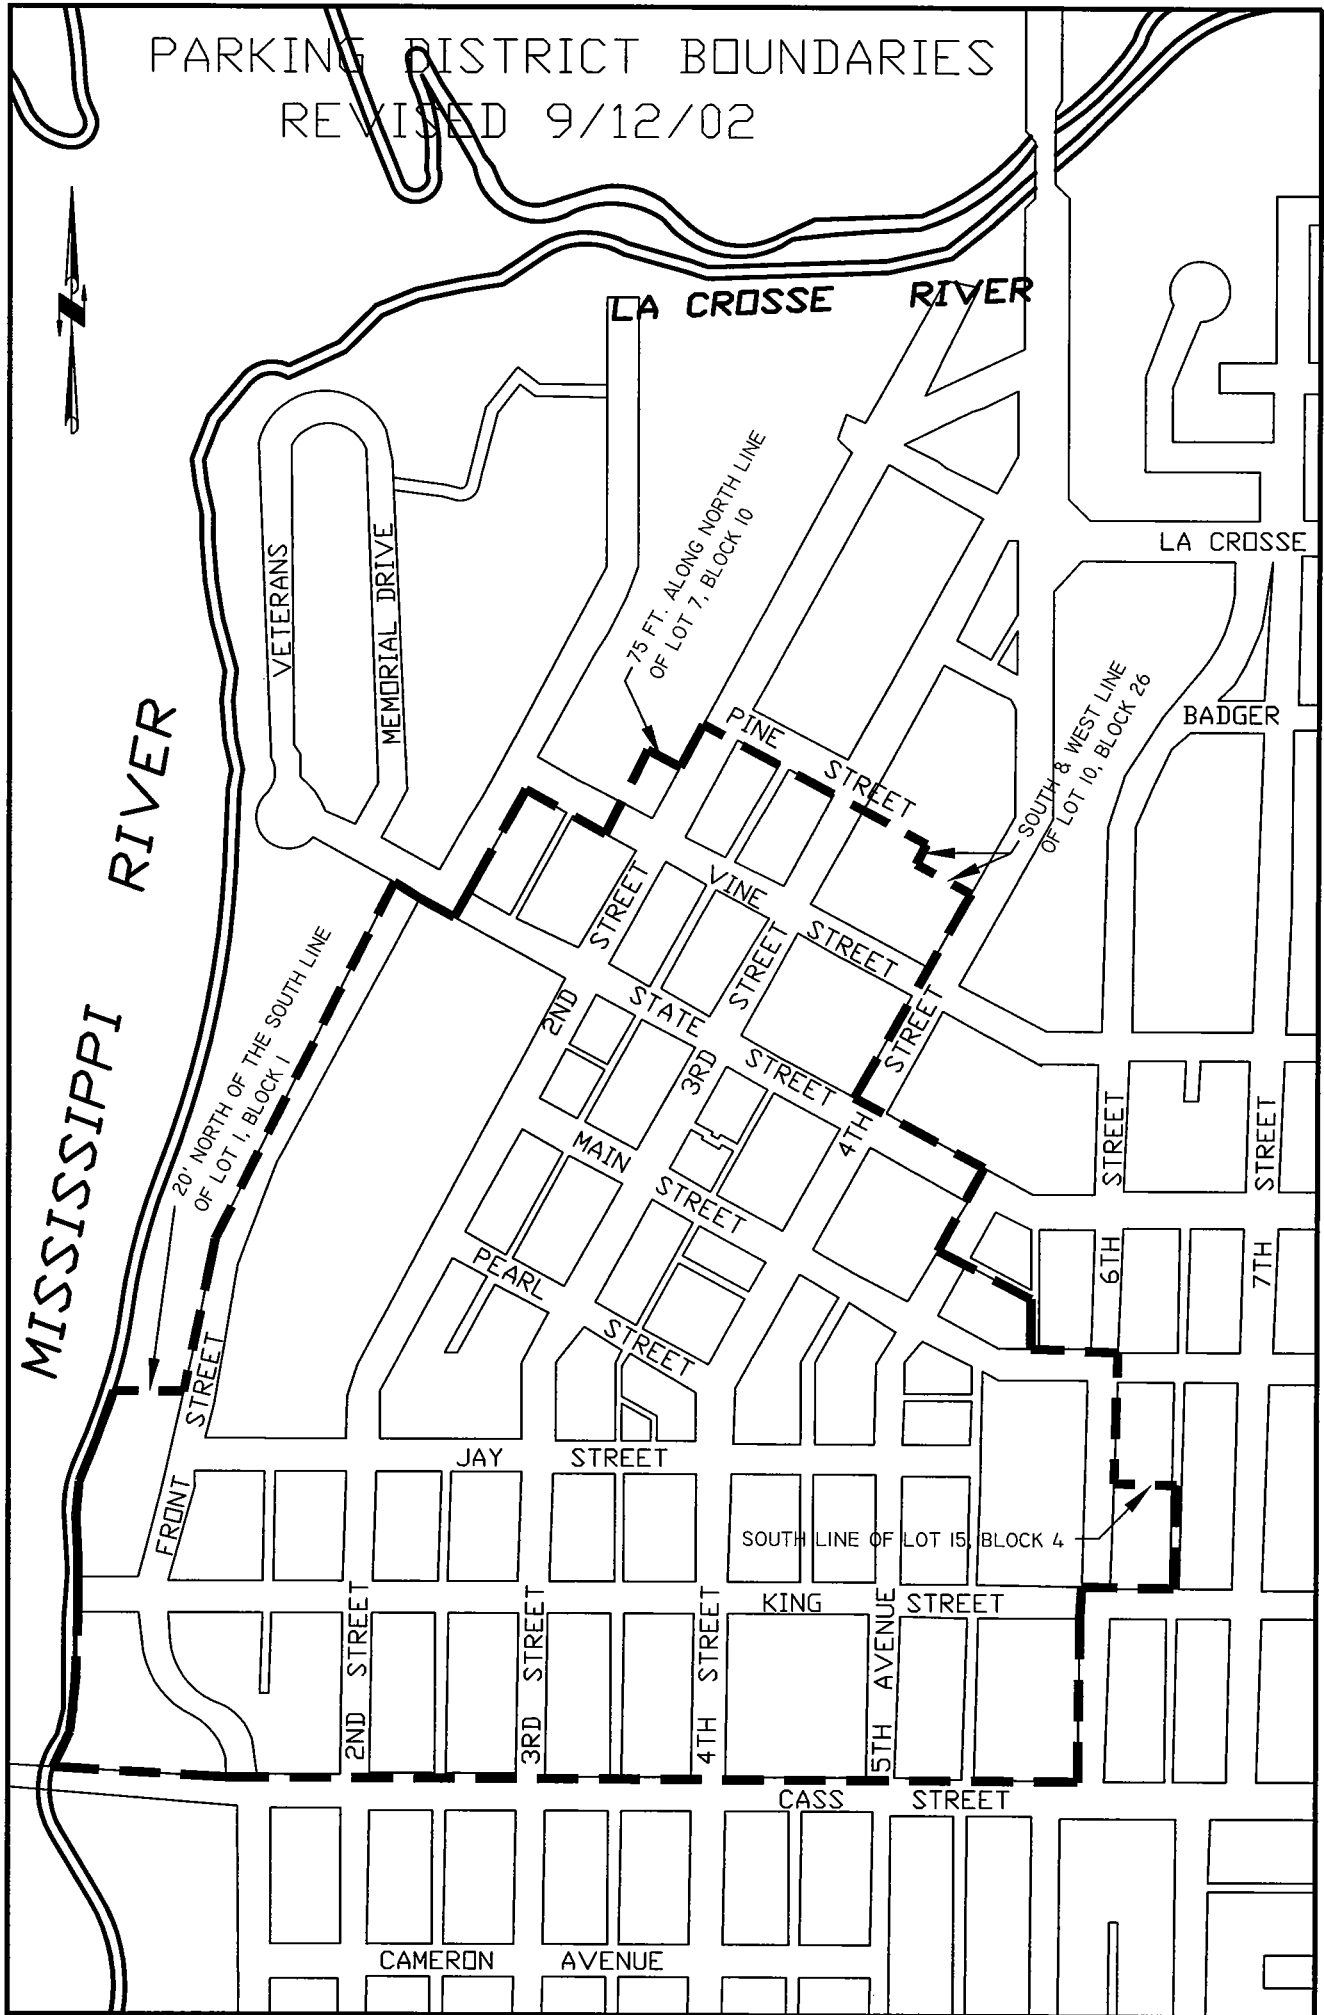

PARKING DISTRICT BOUNDARIES
REVISED 9/12/02

MISSISSIPPI RIVER

LA CROSSE RIVER

VETERANS

MEMORIAL DRIVE

LA CROSSE

BADGER

20' NORTH OF THE SOUTH LINE
OF LOT 1, BLOCK 1

75 FT. ALONG NORTH LINE
OF LOT 7, BLOCK 10

SOUTH & WEST LINE
OF LOT 10, BLOCK 26

SOUTH LINE OF LOT 15, BLOCK 4

FRONT STREET

2ND STREET

3RD STREET

4TH STREET

5TH AVENUE

CASS STREET

CAMERON AVENUE

JAY STREET

PEARL STREET

MAIN STREET

2ND STREET

STATE STREET

3RD STREET

4TH STREET

VINE STREET

PINE STREET

6TH STREET

7TH STREET