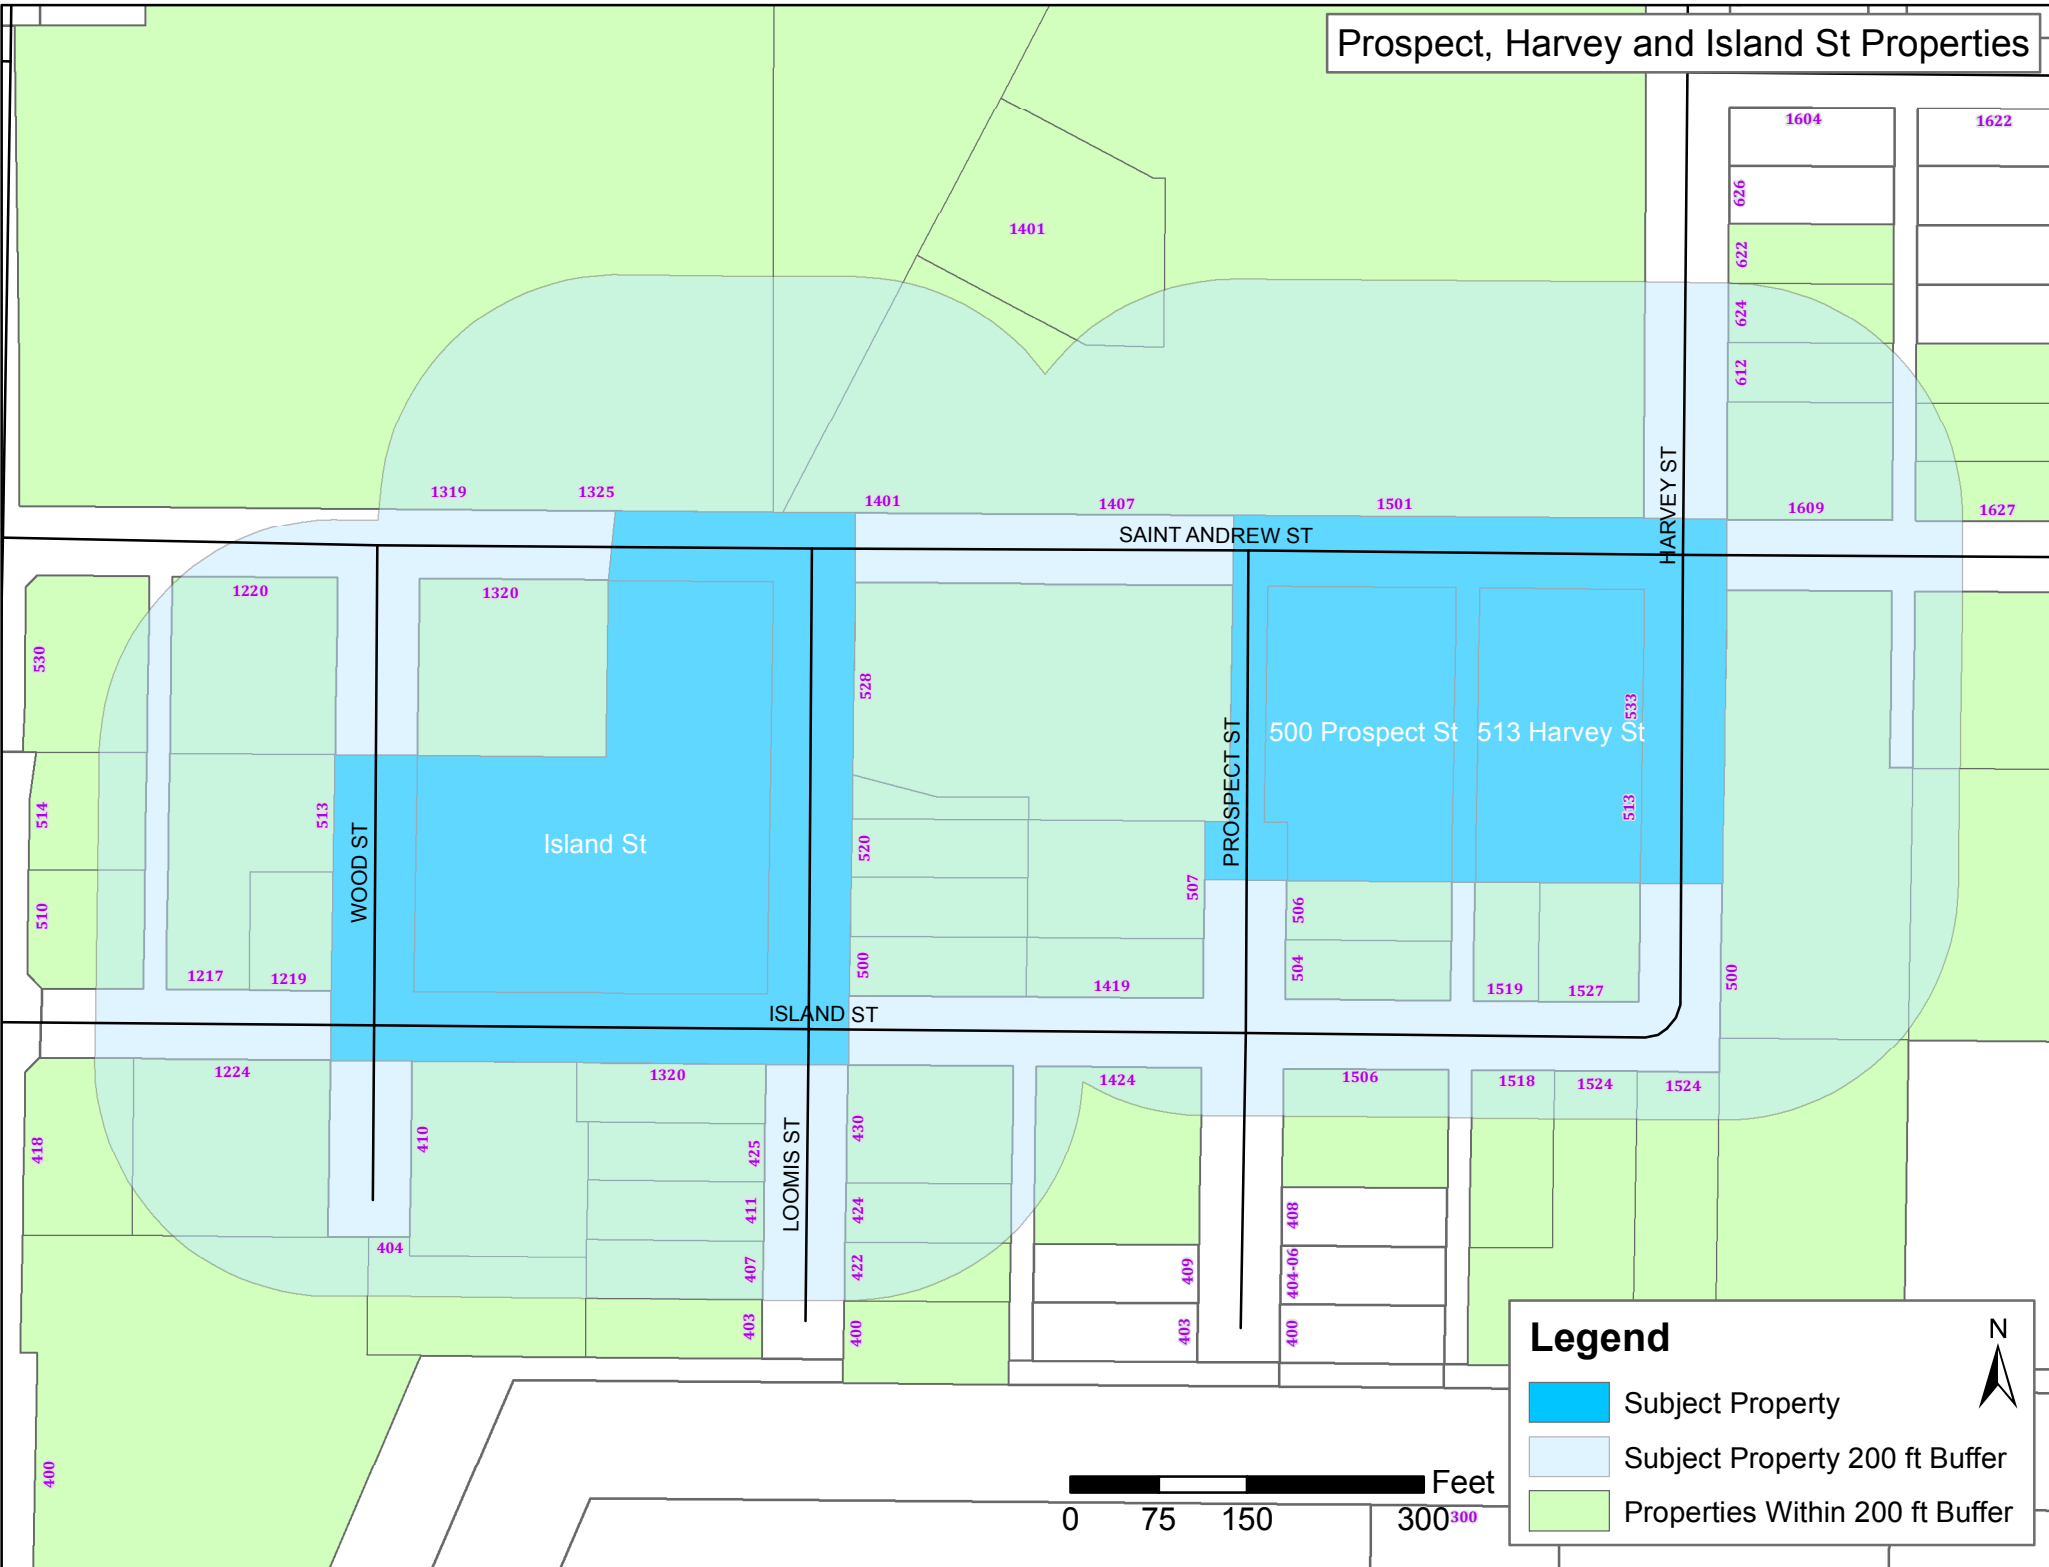

Prospect, Harvey and Island St Properties

Legend

-  Subject Property
-  Subject Property 200 ft Buffer
-  Properties Within 200 ft Buffer