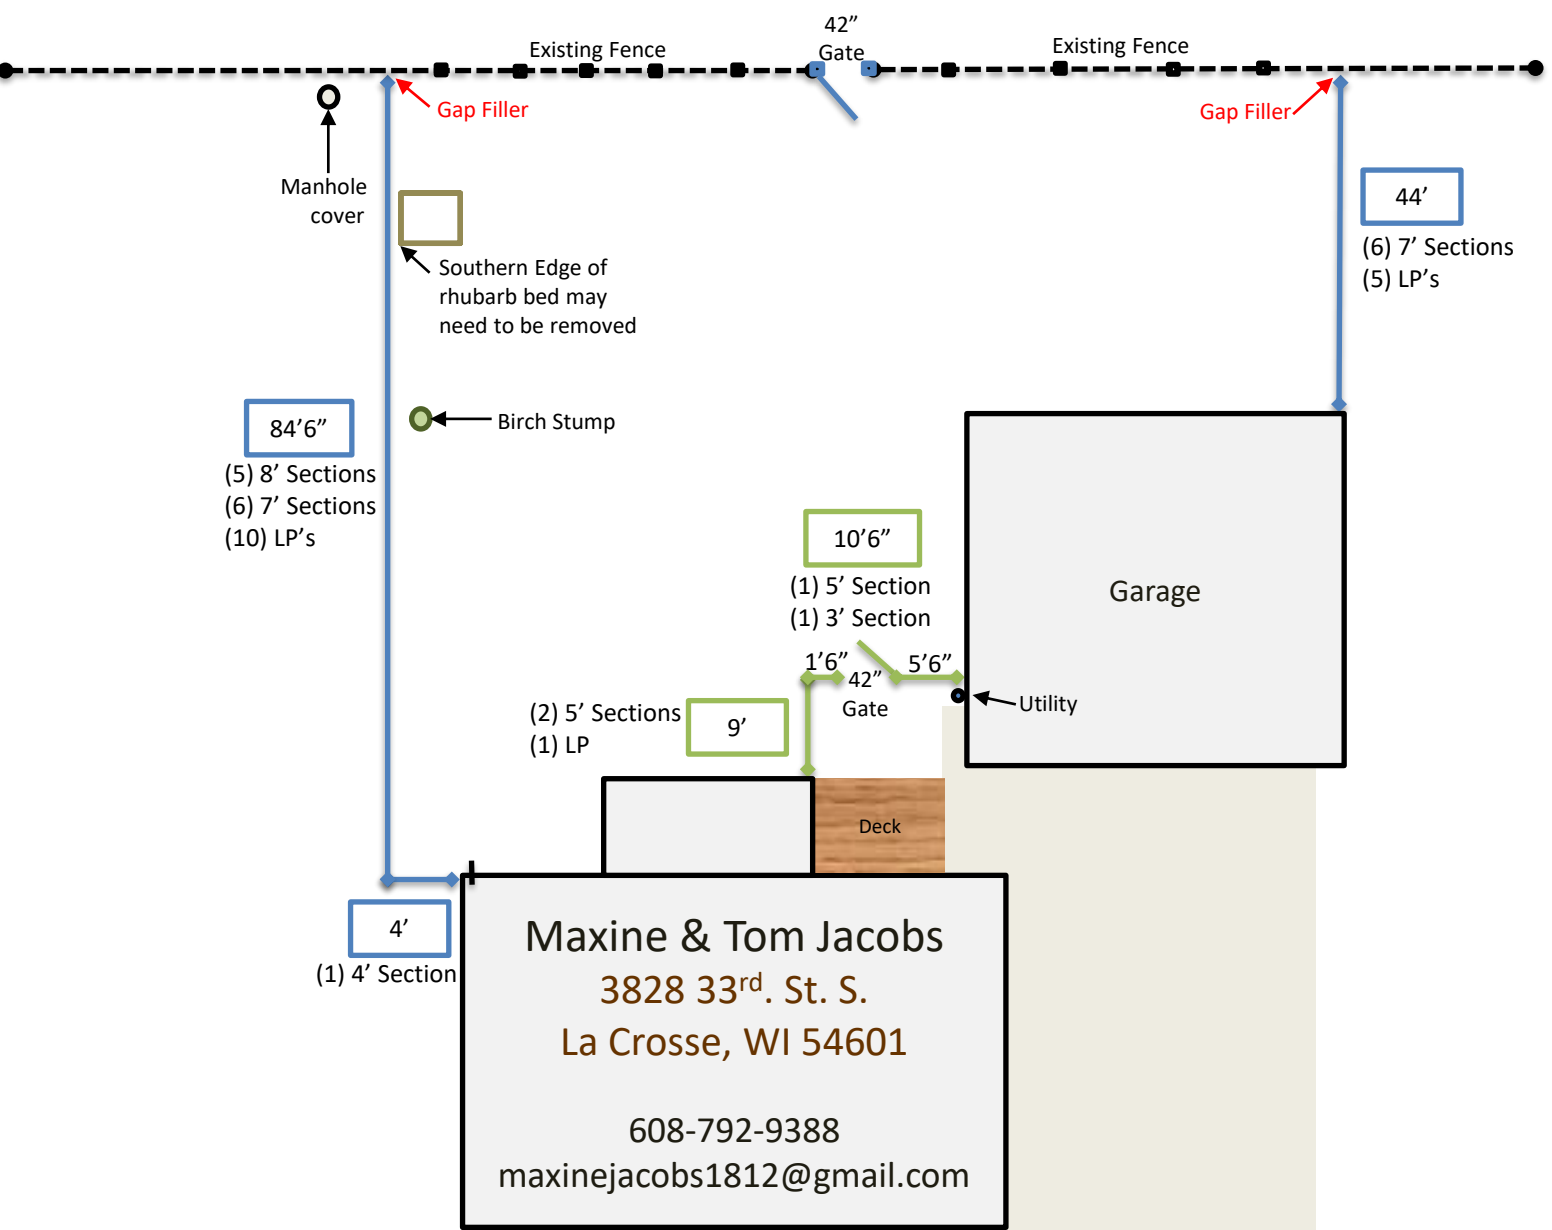

Base Bid: 6' High Vinyl Semi-Privacy Fence / Prestige / White / Flat Caps

Base Bid 2: 4' High Vinyl Semi-Privacy Fence / Prestige / White / Flat Caps

Total Linear
152'

Customer OR Phillips Responsibilities:
Property Lines Determined by: **Survey**
Removal of Existing: **NA**
Disposal of Existing: **NA**
Building Permit: **Customer**

Notes:

- Salesperson: Chad & Dylan
- Haul dirt – confirm w/ homeowner
- All Vinyl gates & gate posts receive aluminum reinforcements.
- All posts to be set with concrete 3' deep

Gate Hardware:

- SS Black Hinge and Latch, Gate Handles and Stop

Quantities:

- (5) 8' Sections
- (12) 7' Sections
- (1) 4' Section
- (15) LP's
- (6) EP's
- (1) CP's
- (22) Flat Caps
- (1) 42" wide Single Swing Gate

Quantities:

- (3) 5' Sections
- (1) 3' Section
- (1) LP's
- (4) EP's
- (1) CP's
- (6) Flat Caps
- (1) 42" wide Single Swing Gate

NOT TO SCALE: Drawing is property of Phillips Outdoor Services, Inc and is to be used exclusively by them. Use other than by Phillips Outdoor Services Inc is prohibited by law.

Maxine & Tom Jacobs
3828 33rd. St. S.
La Crosse, WI 54601