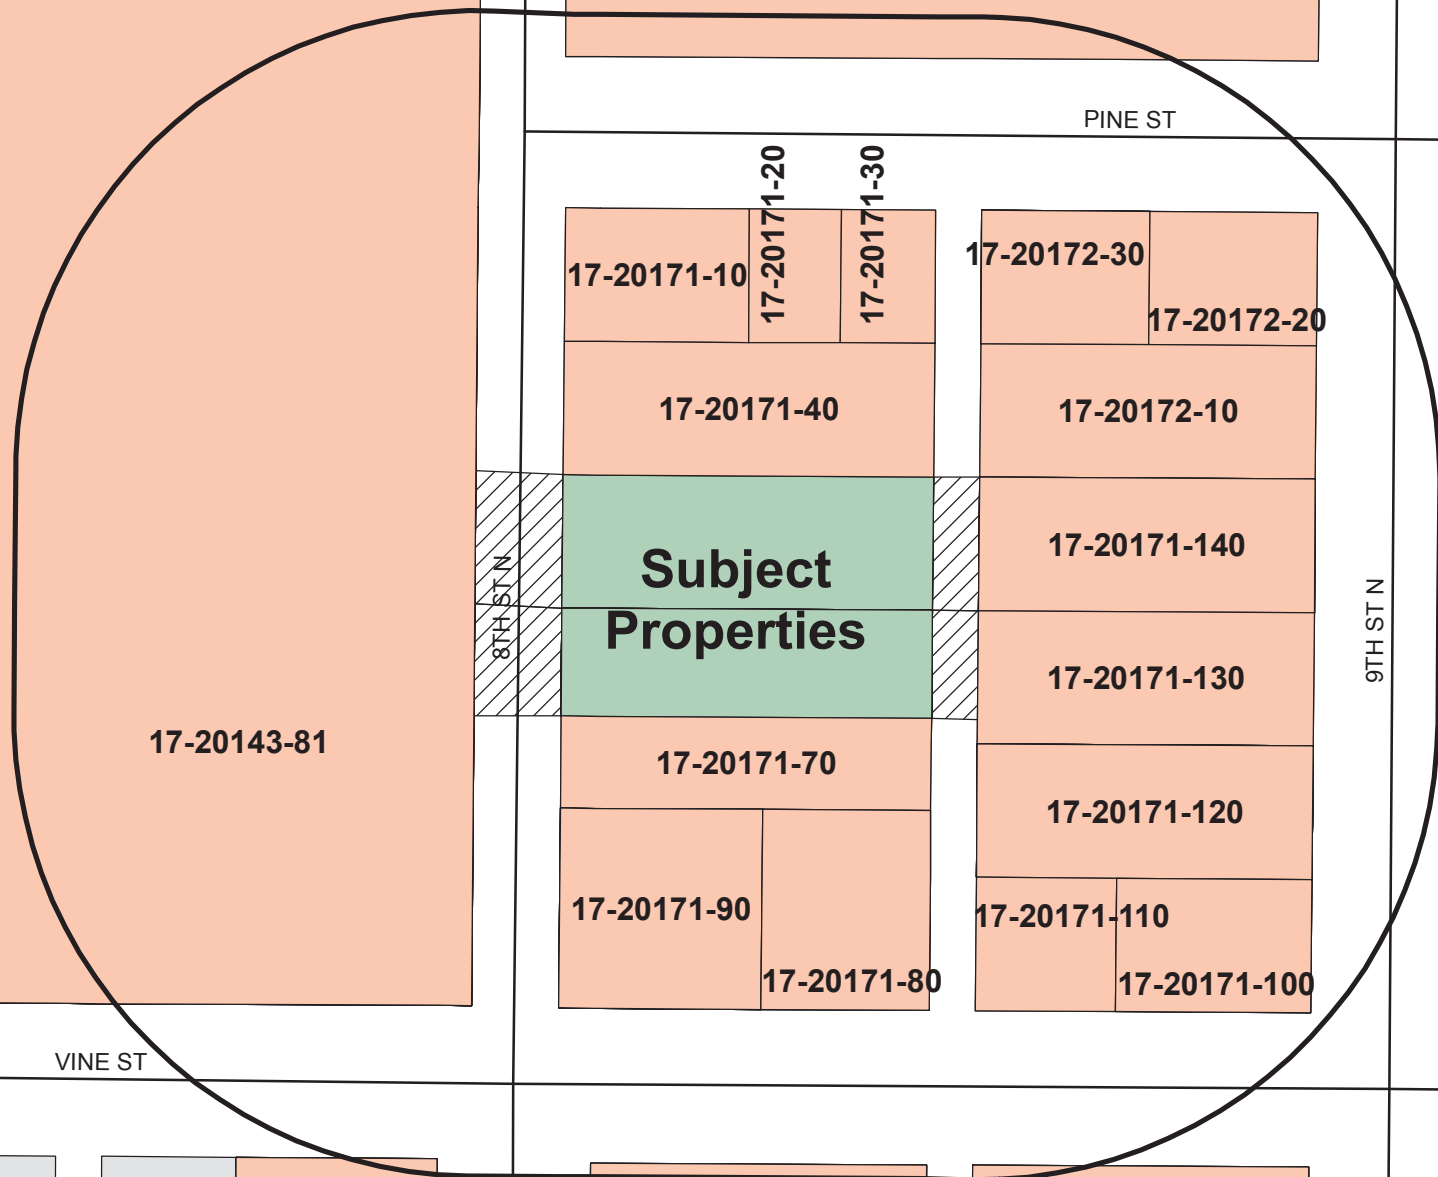

**Properties within 200ft
of 314-322 8th St N**

- 17-20171-10
- 17-20171-20
- 17-20171-30
- 17-20171-40
- Subject Properties**
- 17-20171-70
- 17-20171-90
- 17-20171-80
- 17-20172-30
- 17-20172-20
- 17-20172-10
- 17-20171-140
- 17-20171-130
- 17-20171-120
- 17-20171-110
- 17-20171-100

17-20143-81

17-20168-90

17-20166-90

17-20167-50

VINE ST

PINE ST

8TH ST N

9TH ST N