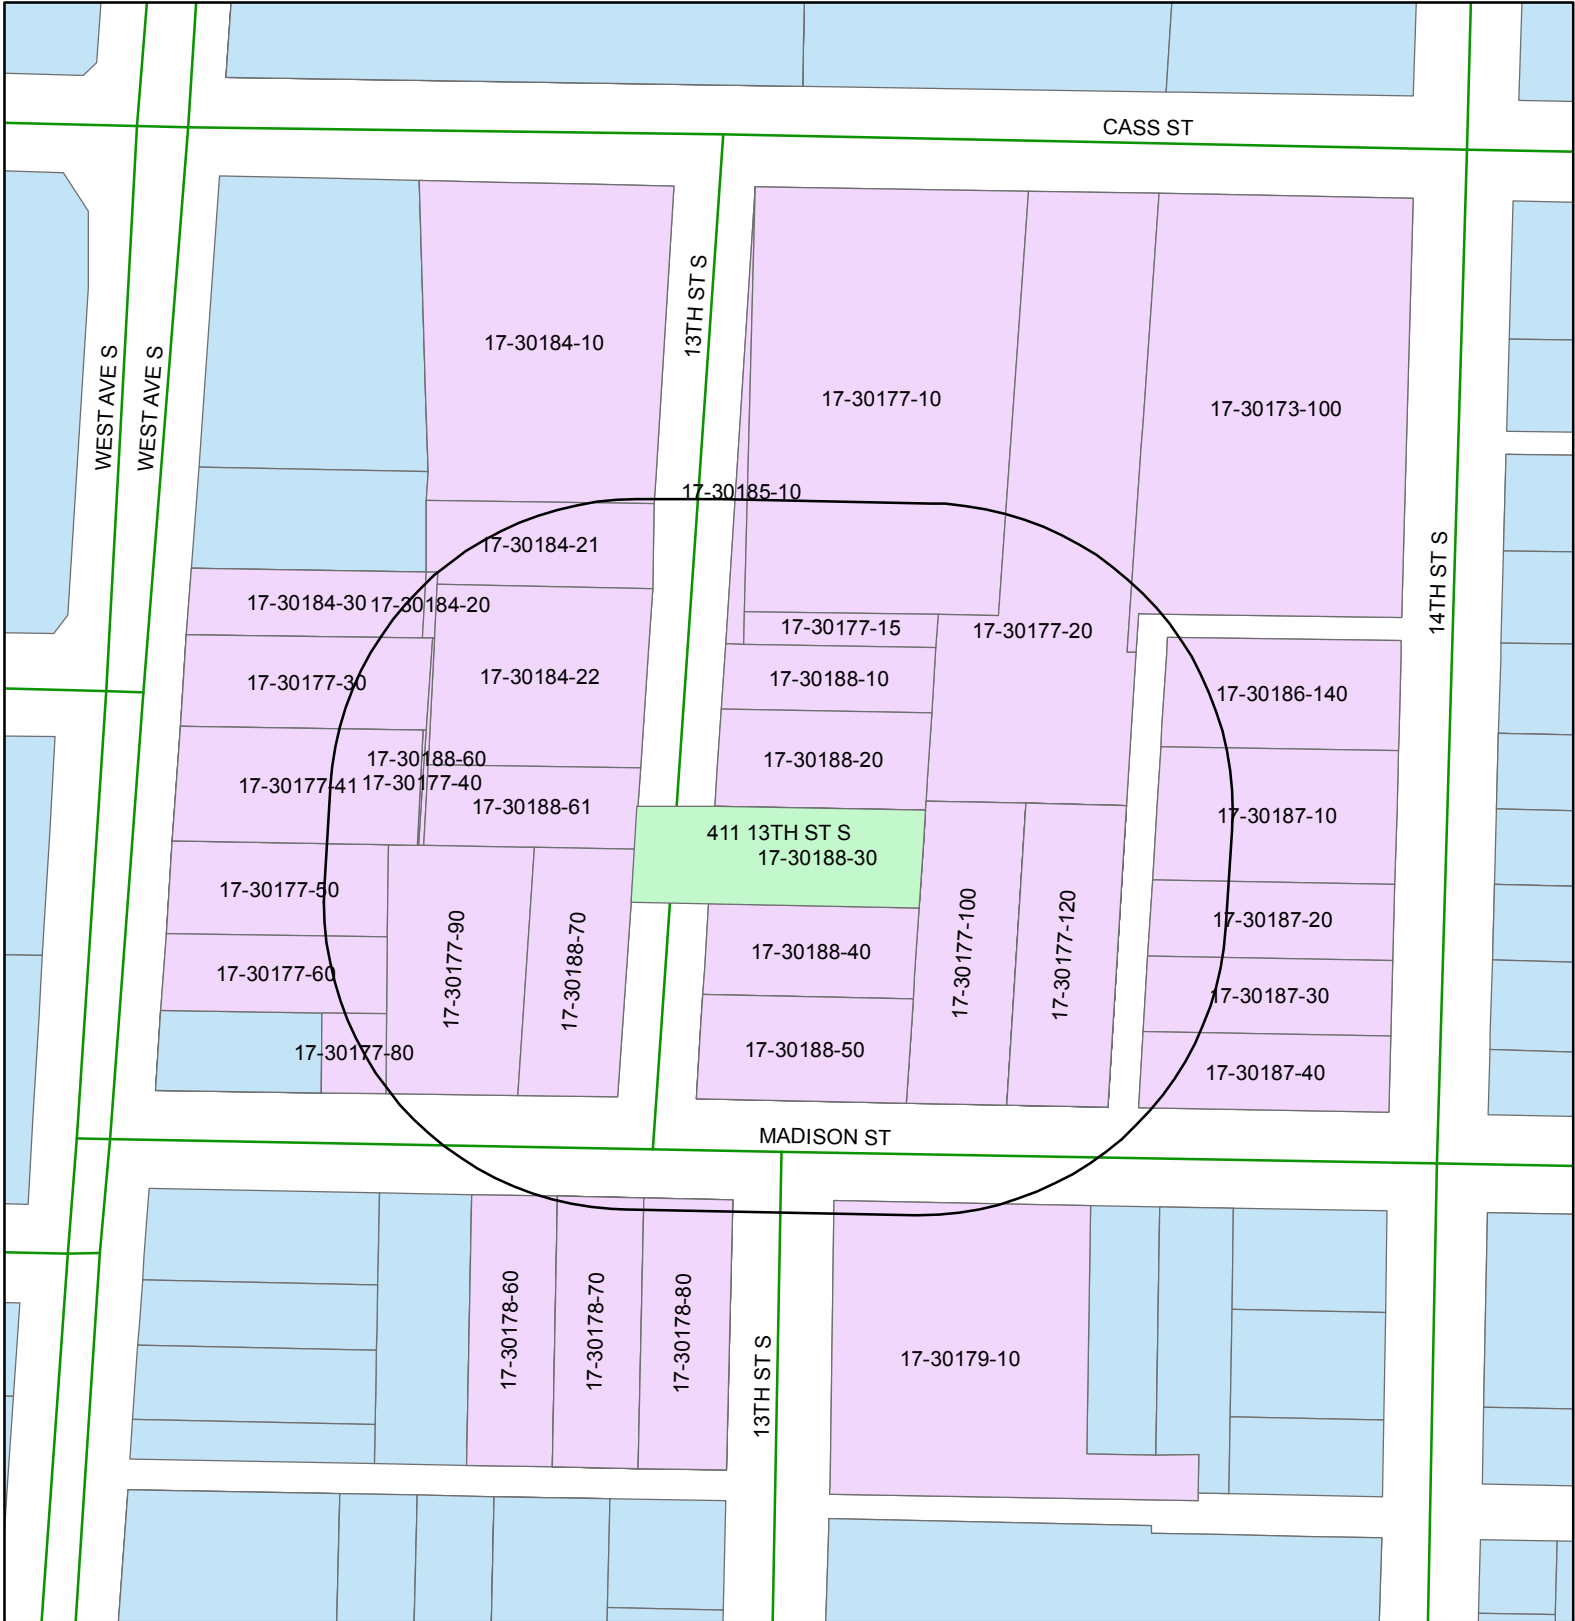

# Properties within 200 ft of 411/415 13th St

	Properties within 200 ft
	411/415 13th St
	Properties within 200 ft