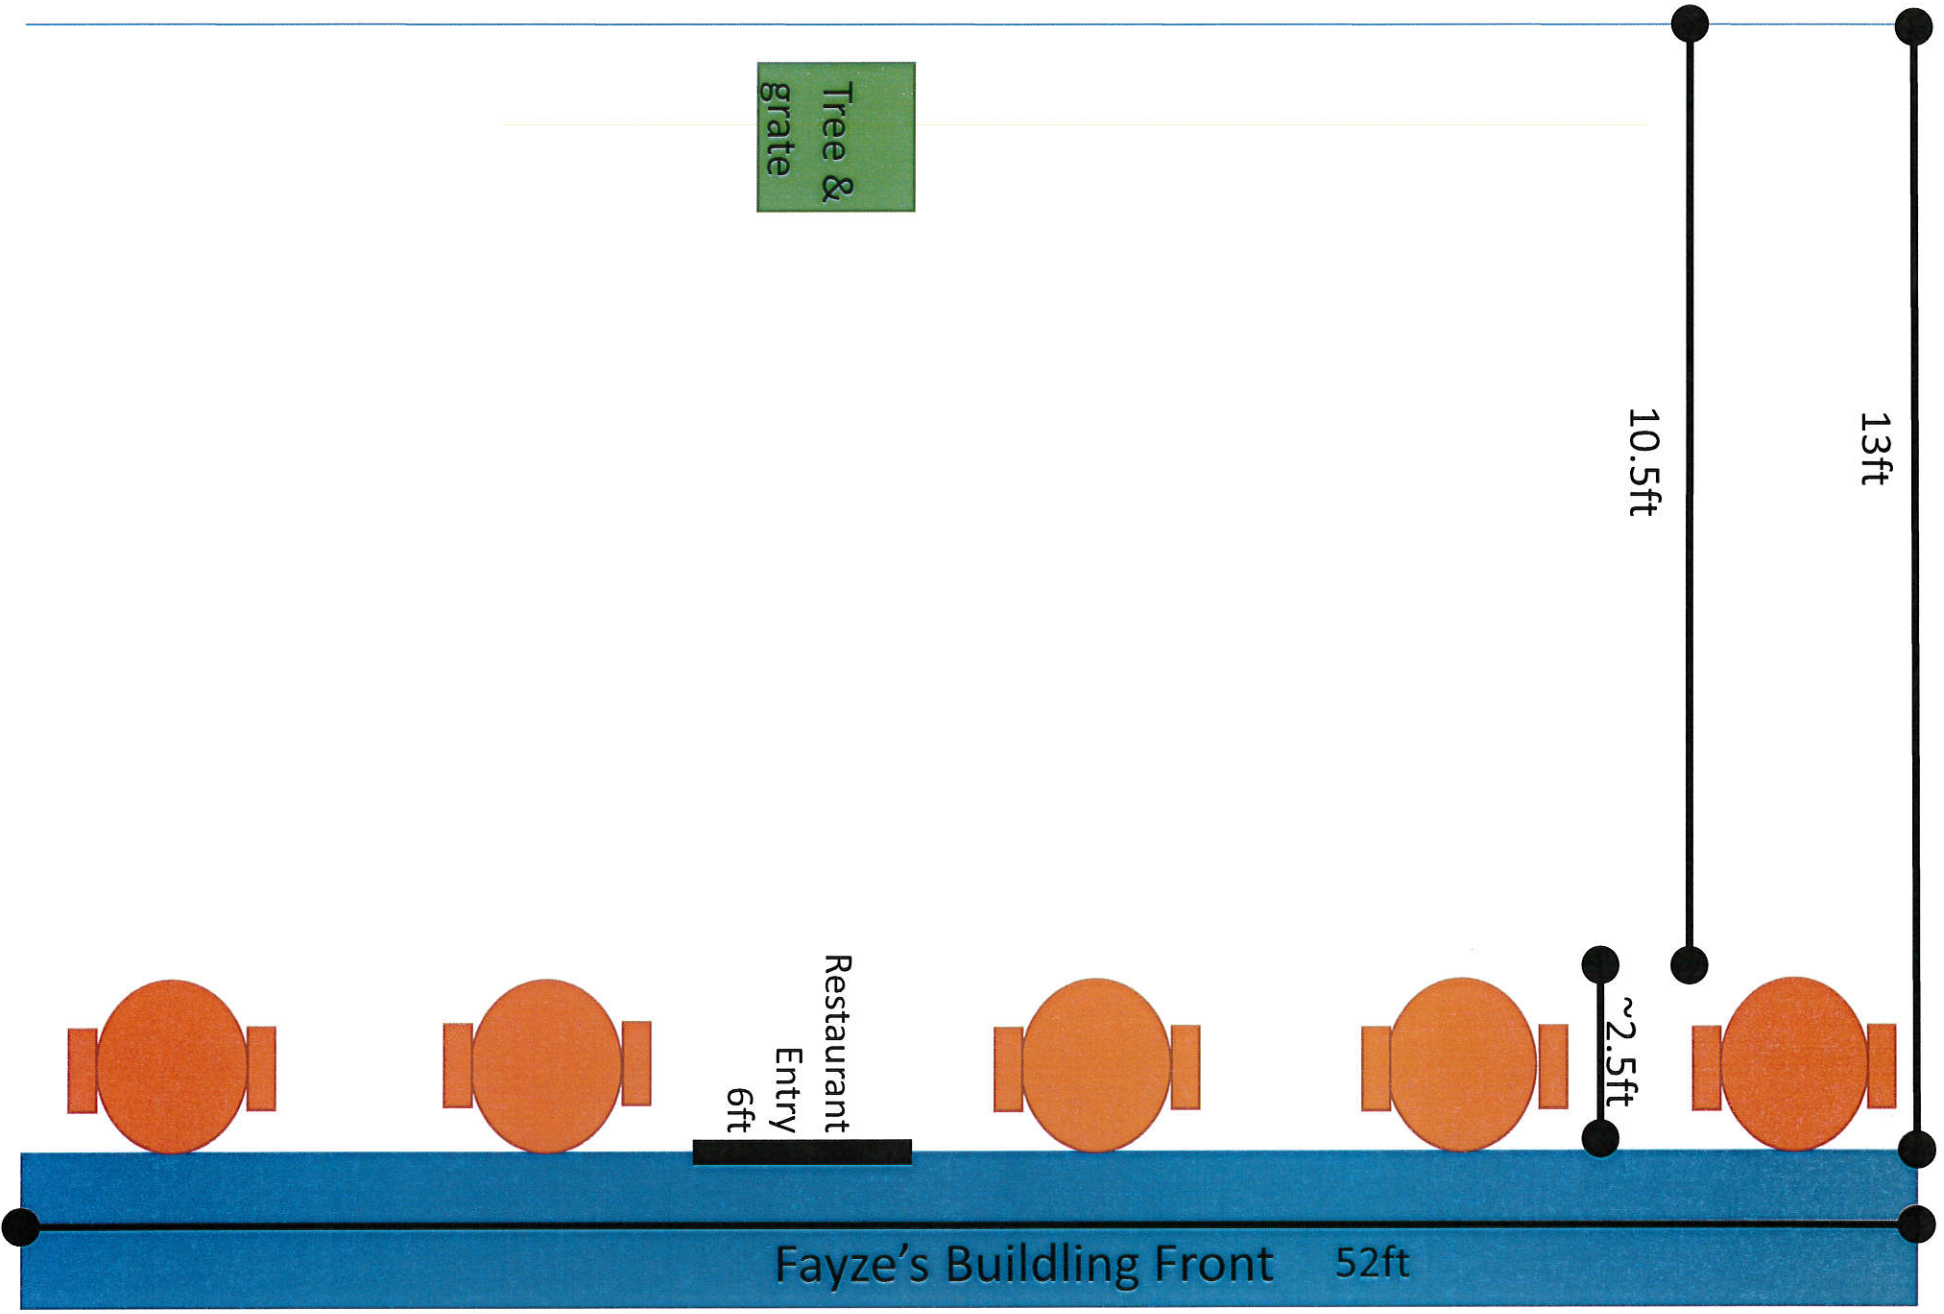

4th Street

Tree &
grate

10.5ft

13ft

Restaurant
Entry
6ft

~2.5ft

Fayze's Building Front 52ft

Friday, July 10, 2020 11:50:34 AM - 201 4th St S - Google Maps - Internet Explorer