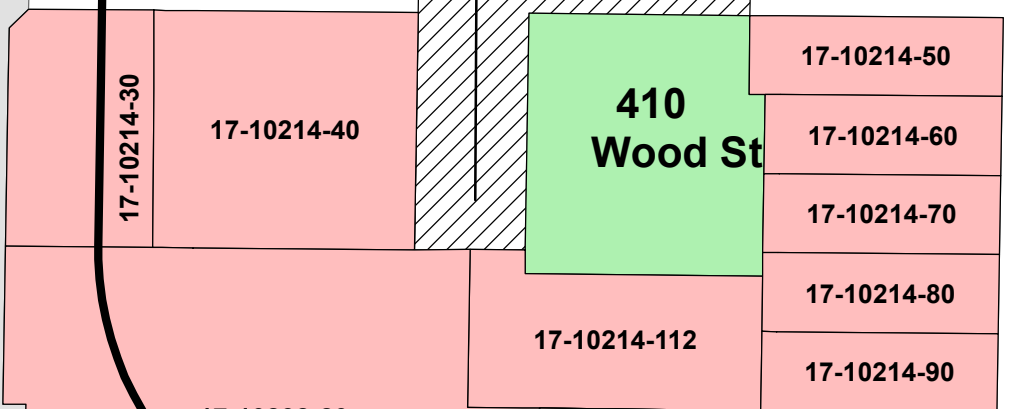

Properties within 200ft of 410 Wood St

SAINT ANDREW ST

LOOMIS ST

WOOD ST

LANG DR

SLAND ST

**410
Wood St**