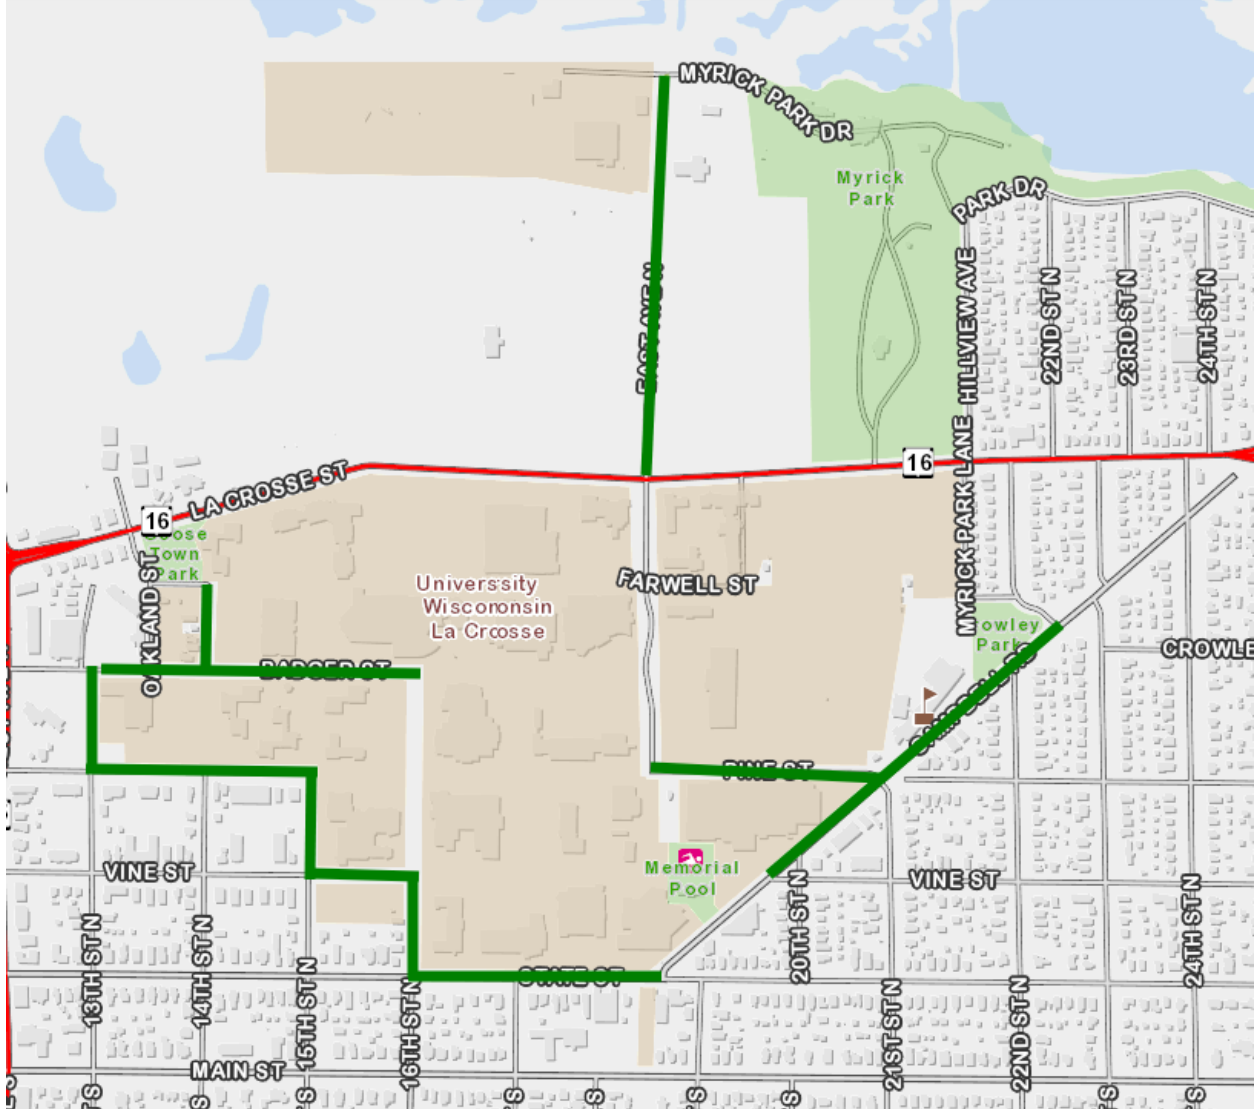

UWL MOBILE APP ZONE

Passport Zone- 1297