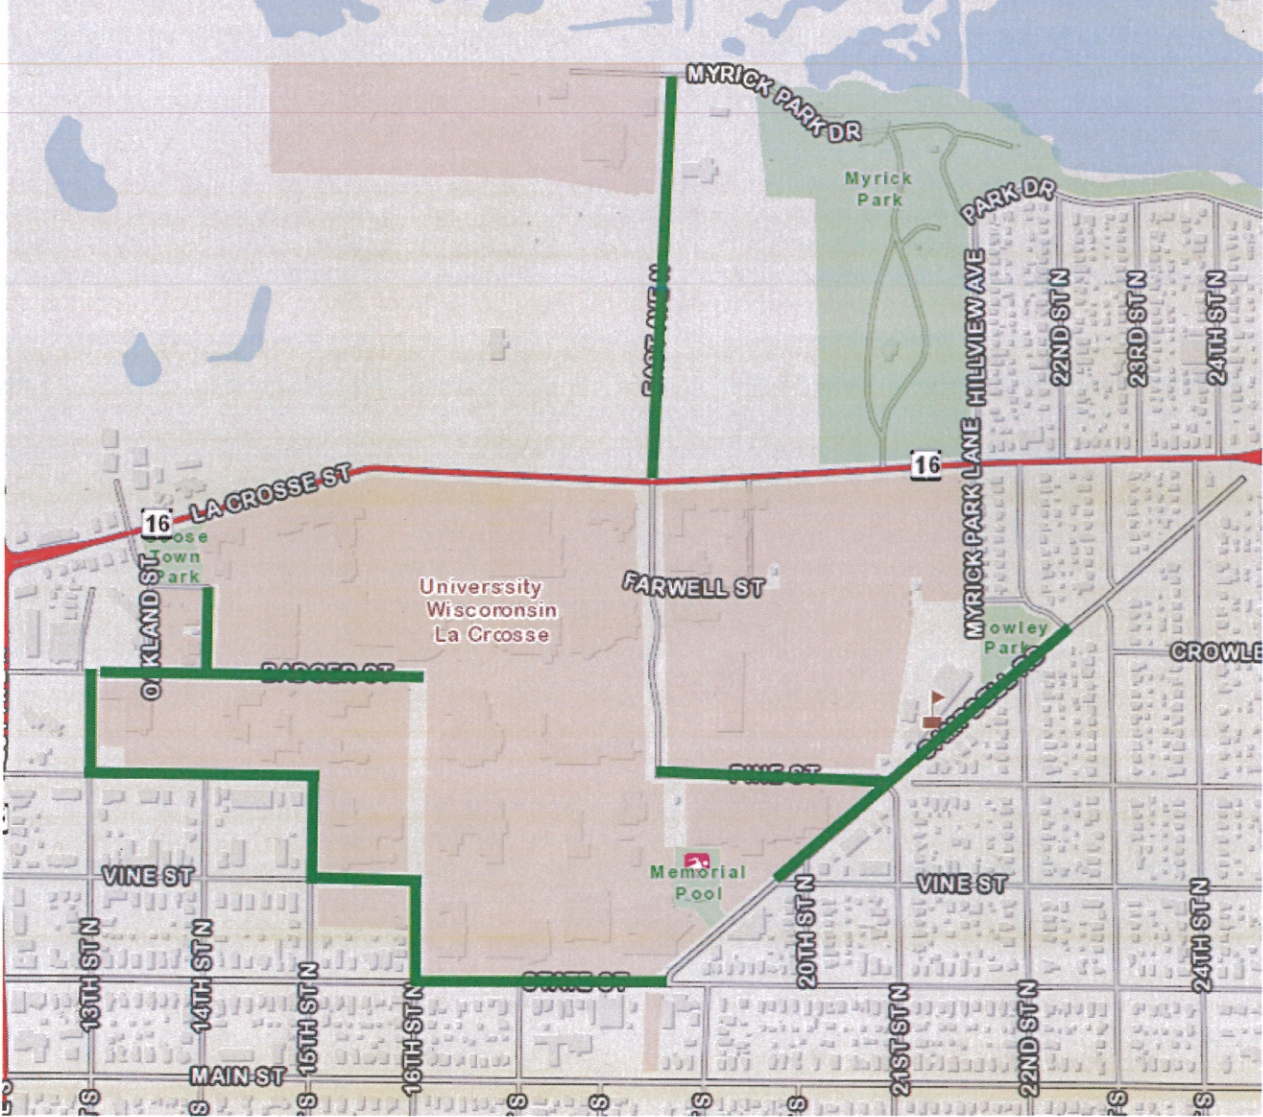

18-1251

PAY TO PARK

M-F: 7am-7pm

**PAY BY
PHONE
ONLY**

**DOWNLOAD
PassportParking App**

Or go to ppprk.com
Or call 800-789-7593

ZONE 206

WTC MOBILE APP ZONE

Passport Zone-1296

UWL MOBILE APP ZONE

Passport Zone- 1297