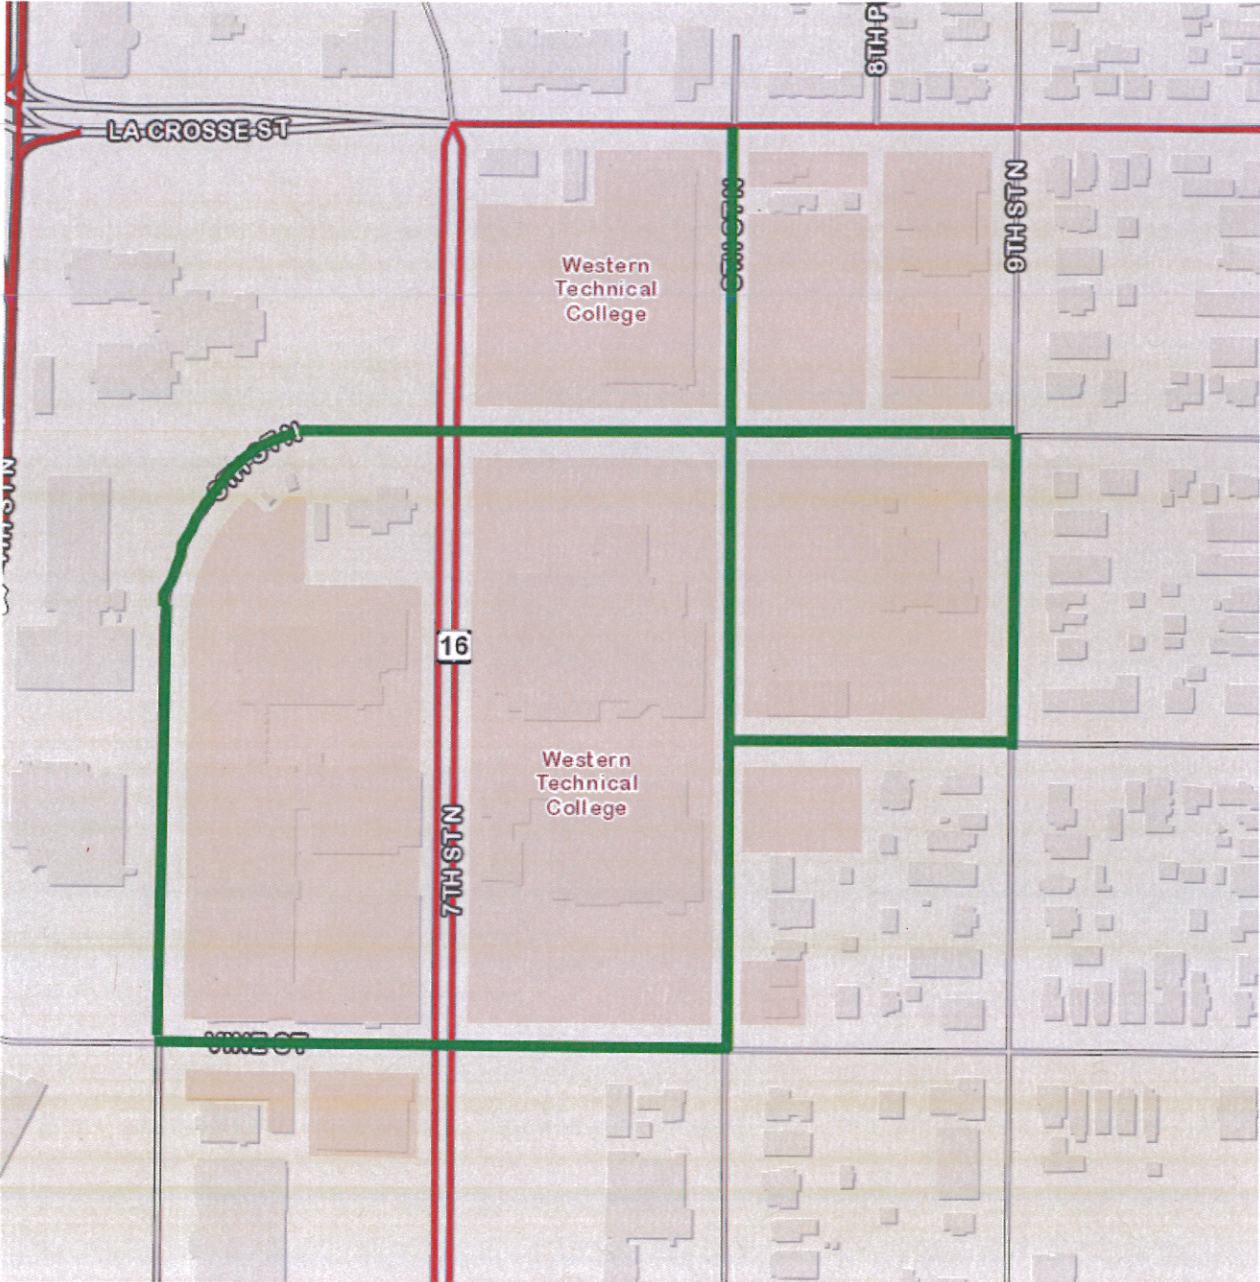

18-1251

PAY TO PARK

M-F: 7am-7pm

**PAY BY
PHONE
ONLY**

**DOWNLOAD
PassportParking App**

Or go to ppprk.com
Or call 800-789-7593

ZONE 206

WTC MOBILE APP ZONE

Passport Zone-1296

UWL MOBILE APP ZONE

Passport Zone- 1297