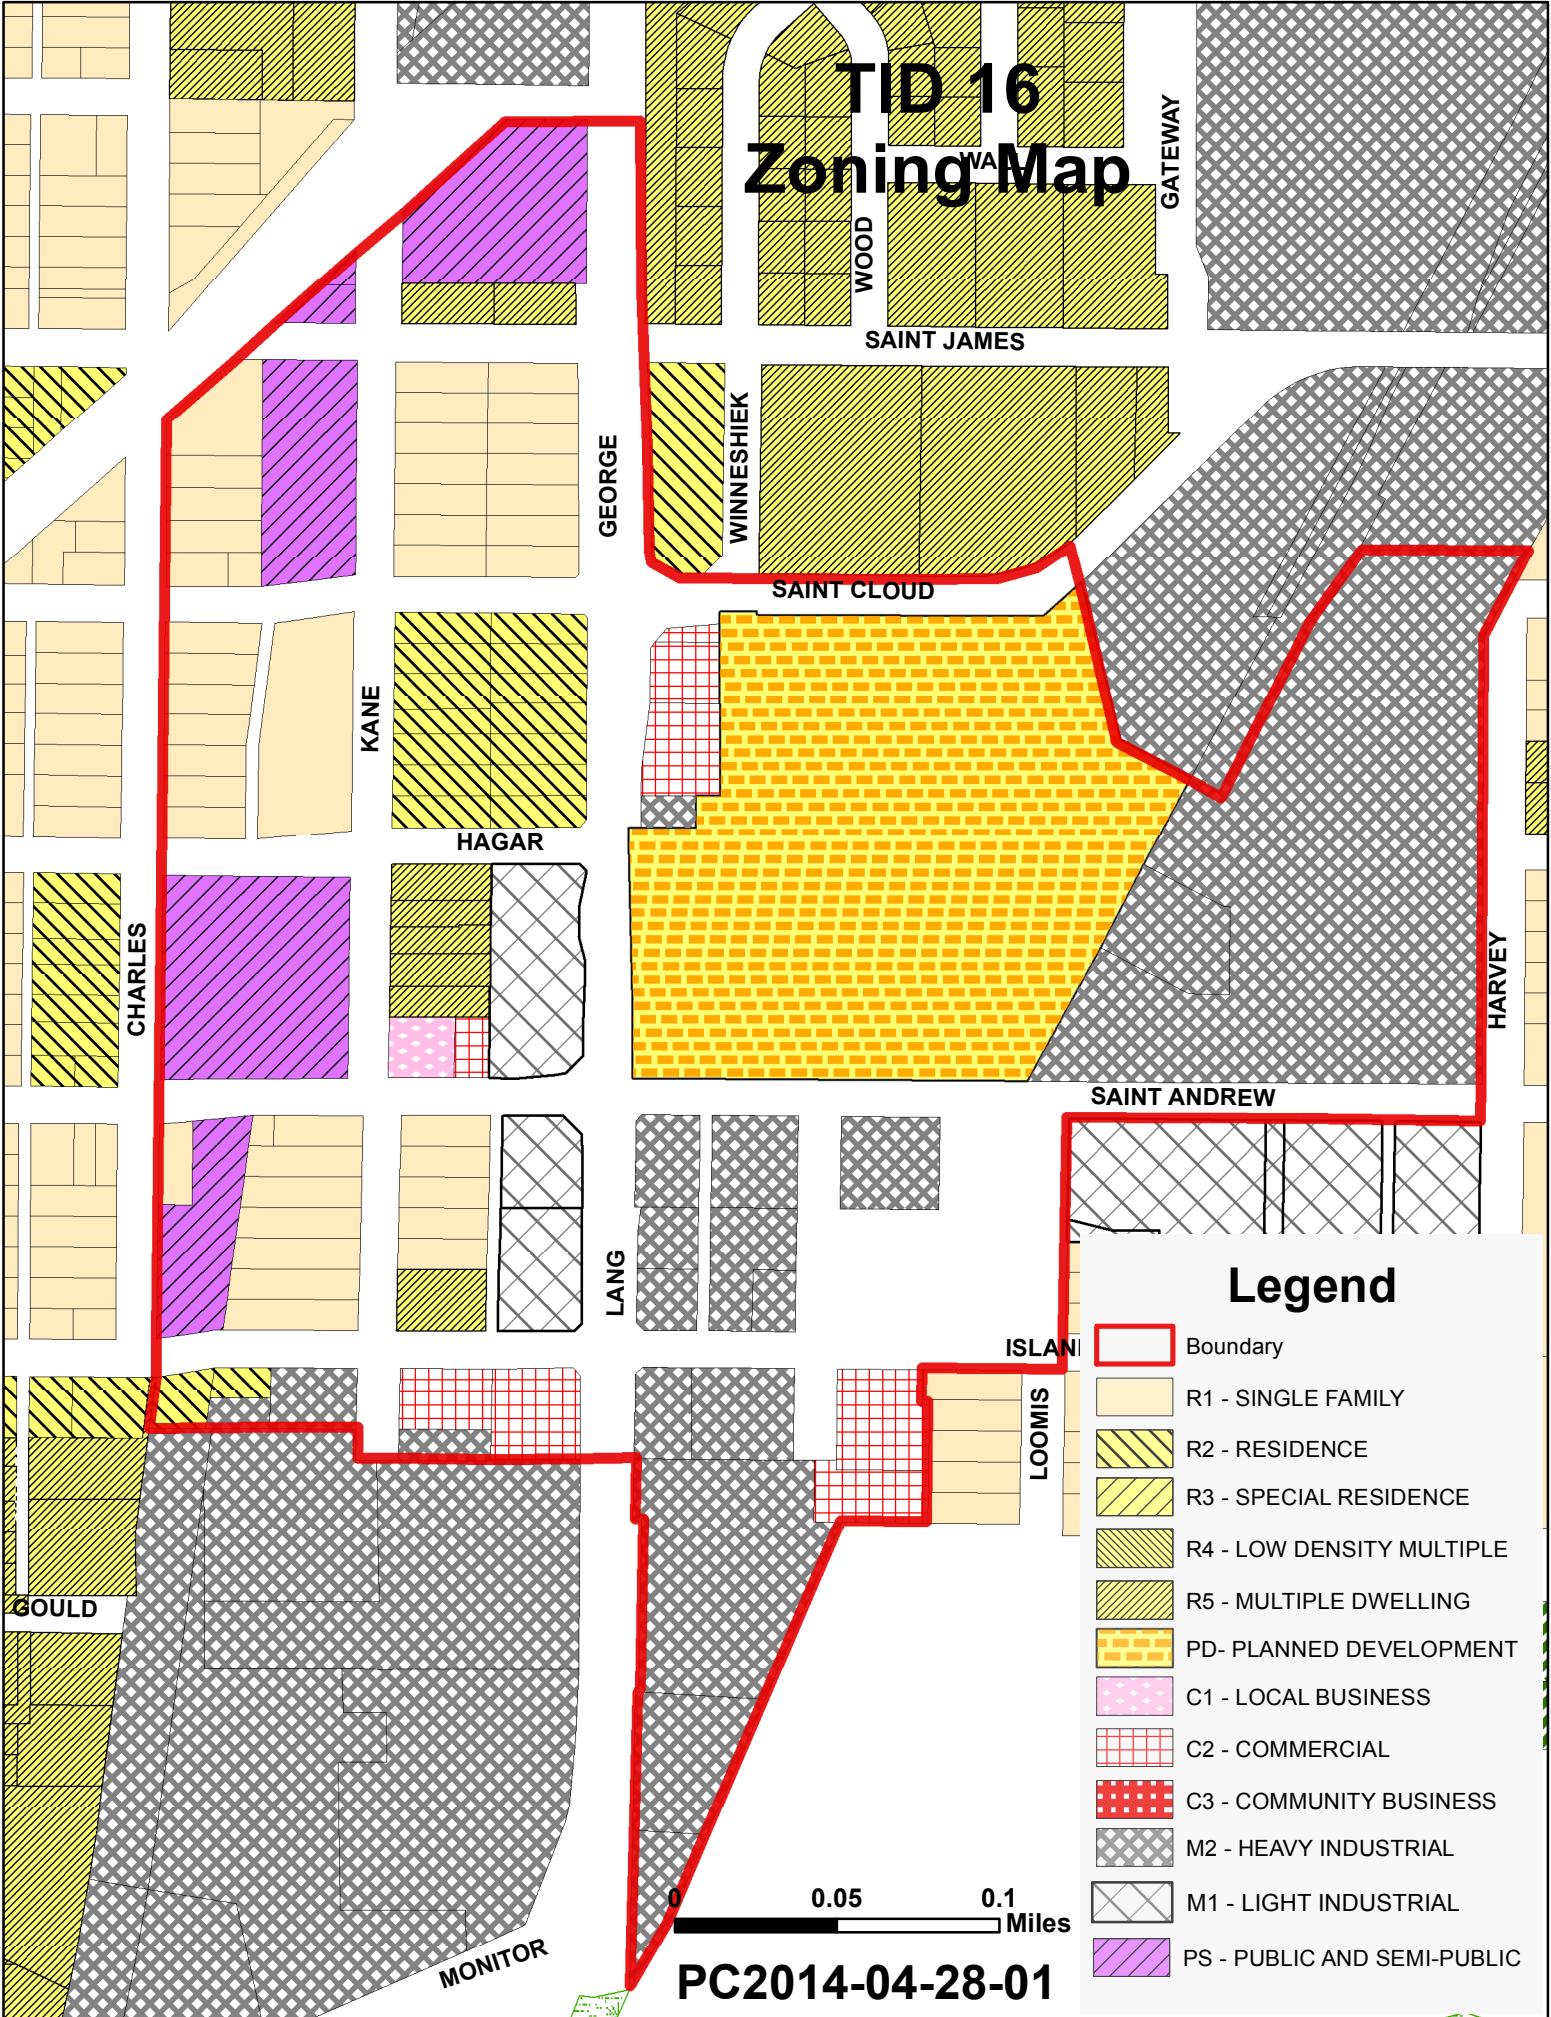

TID 16 Zoning Map

Legend

-  Boundary
-  R1 - SINGLE FAMILY
-  R2 - RESIDENCE
-  R3 - SPECIAL RESIDENCE
-  R4 - LOW DENSITY MULTIPLE
-  R5 - MULTIPLE DWELLING
-  PD- PLANNED DEVELOPMENT
-  C1 - LOCAL BUSINESS
-  C2 - COMMERCIAL
-  C3 - COMMUNITY BUSINESS
-  M2 - HEAVY INDUSTRIAL
-  M1 - LIGHT INDUSTRIAL
-  PS - PUBLIC AND SEMI-PUBLIC

0 0.05 0.1 Miles

PC2014-04-28-01