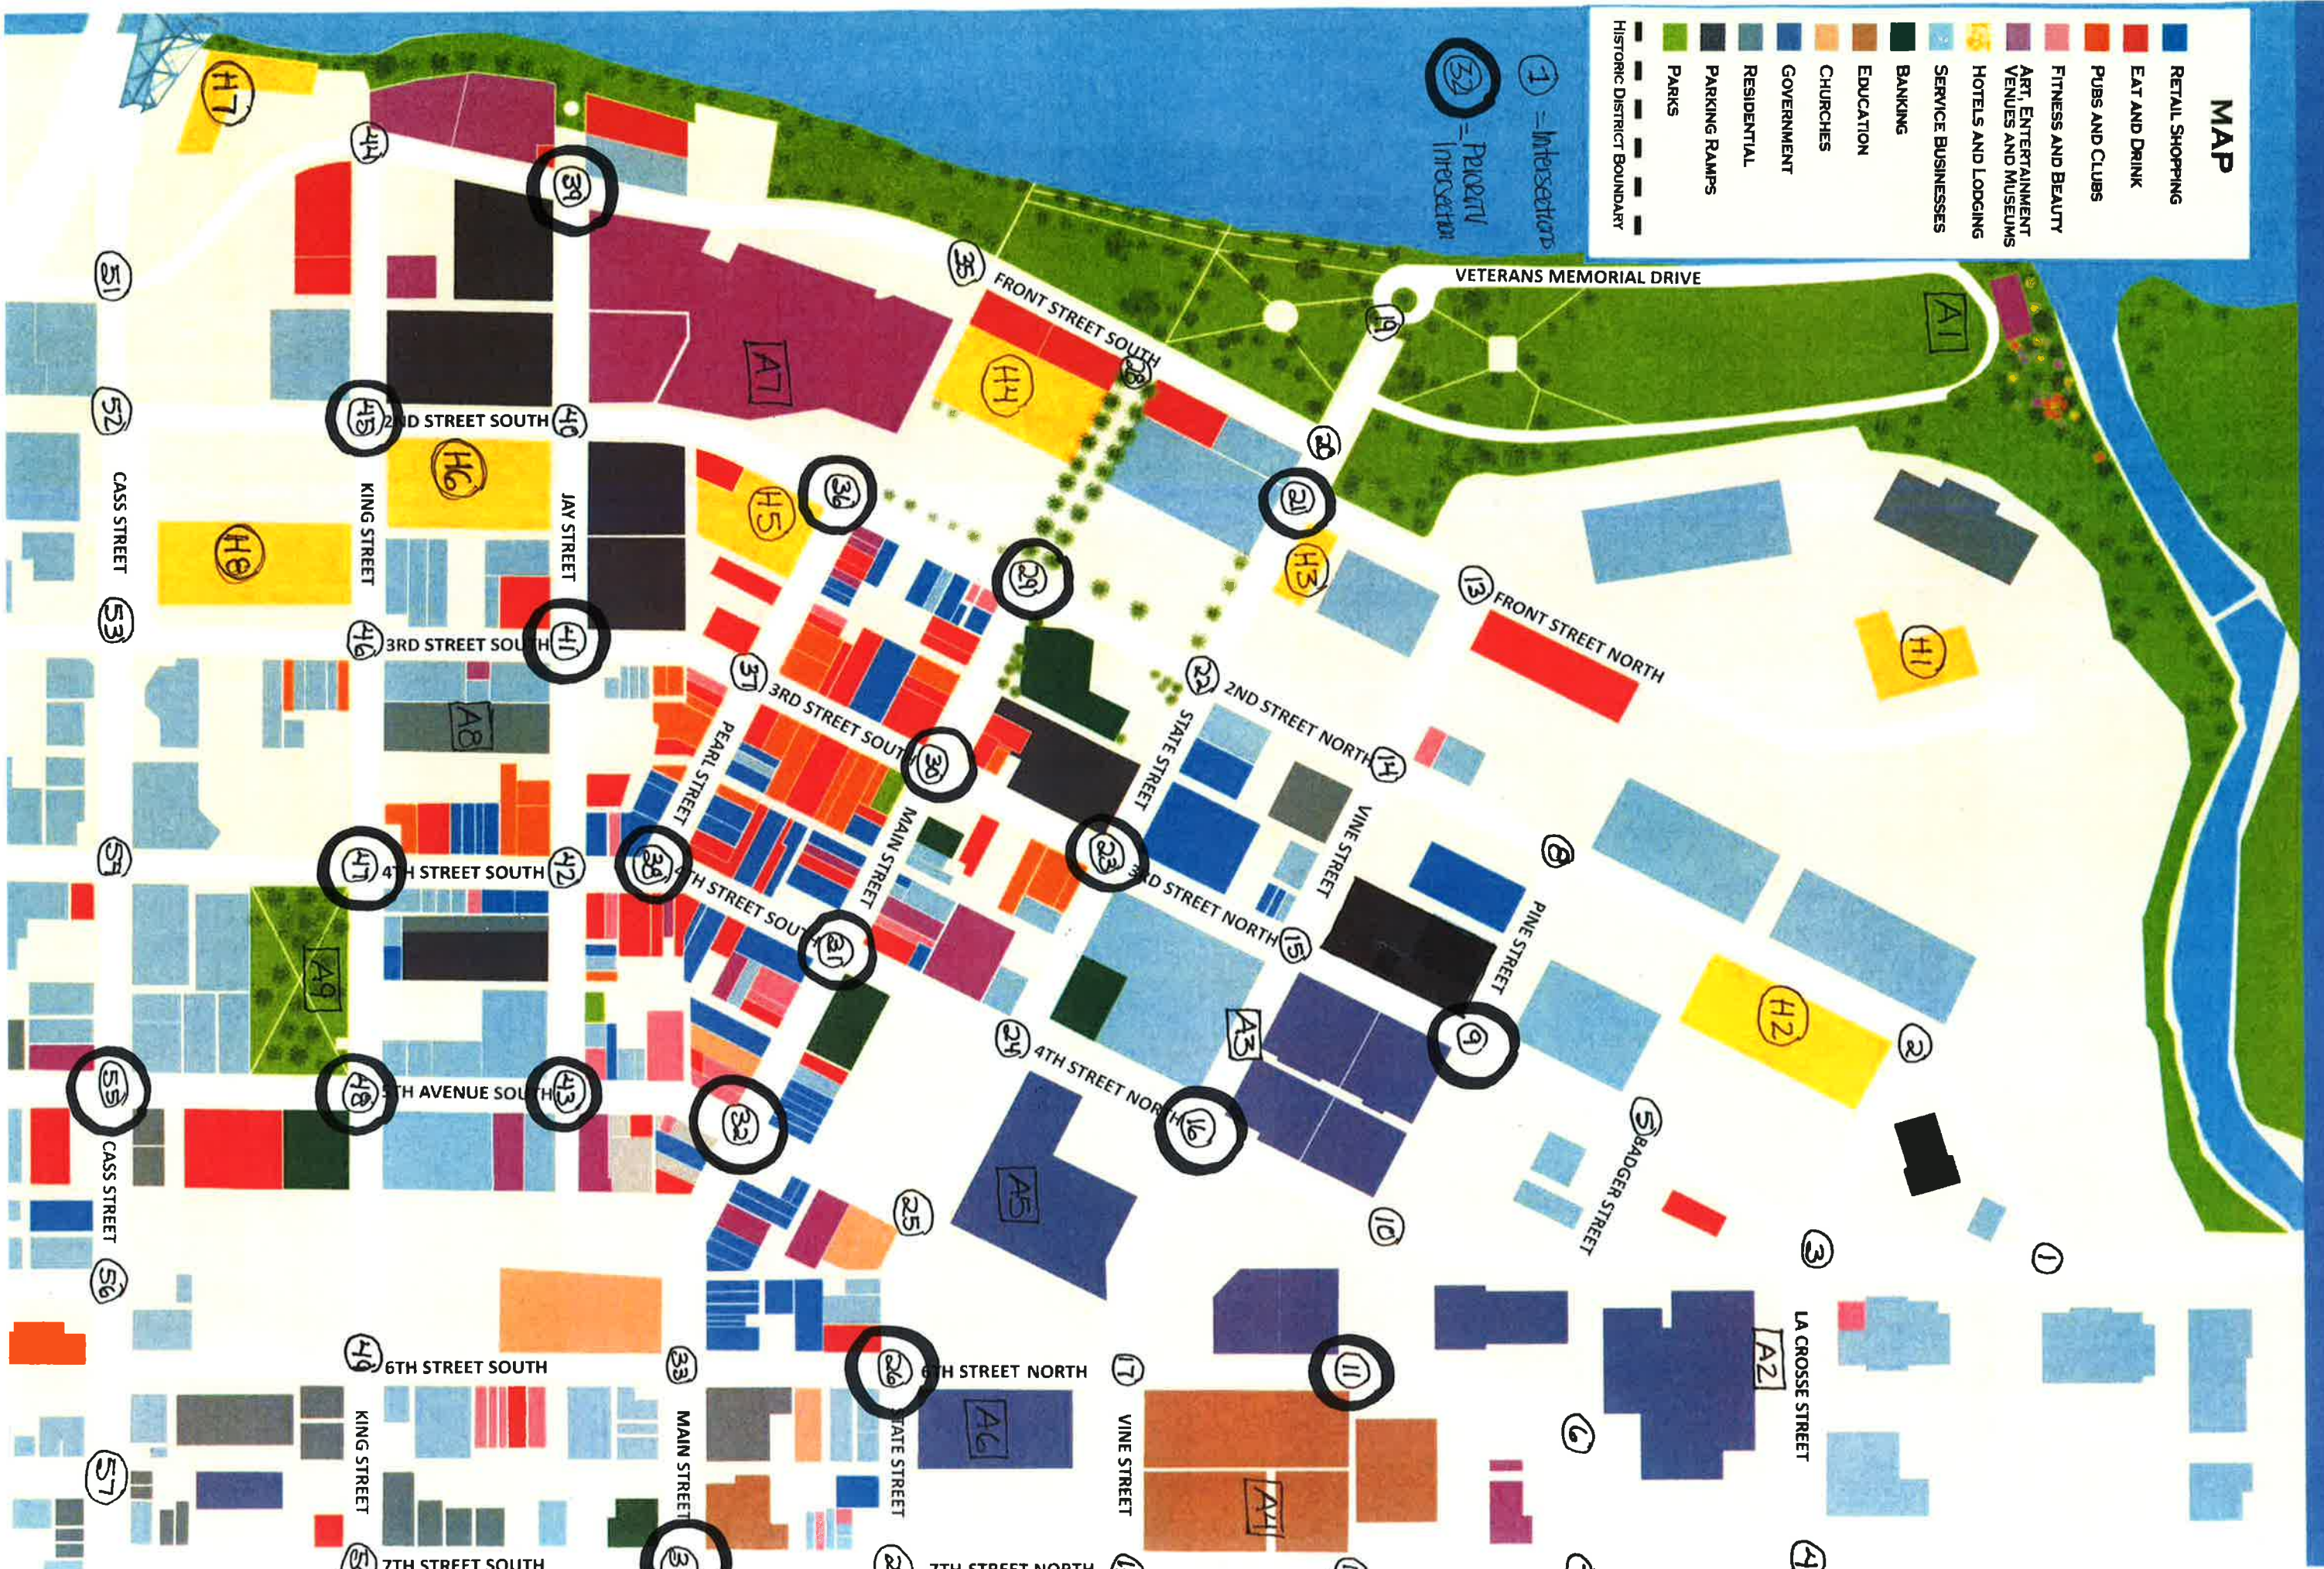

# WELCOME TO DOWNTOWN LA CROSSE

## MAP

- RETAIL SHOPPING
- EAT AND DRINK
- PUBS AND CLUBS
- FITNESS AND BEAUTY
- ART, ENTERTAINMENT VENUES AND MUSEUMS
- HOTELS AND LODGING
- SERVICE BUSINESSES
- BANKING
- EDUCATION
- CHURCHES
- GOVERNMENT
- RESIDENTIAL
- PARKING RAMPS
- PARKS
- HISTORIC DISTRICT BOUNDARY

① = Intersections  
 ③② = Percutiv Intersection

- ⑤① CASS STREET
- ⑤② CASS STREET
- ⑤③ CASS STREET
- ⑤④ CASS STREET
- ⑤⑤ CASS STREET
- ⑤⑥ CASS STREET
- ⑤⑦ CASS STREET