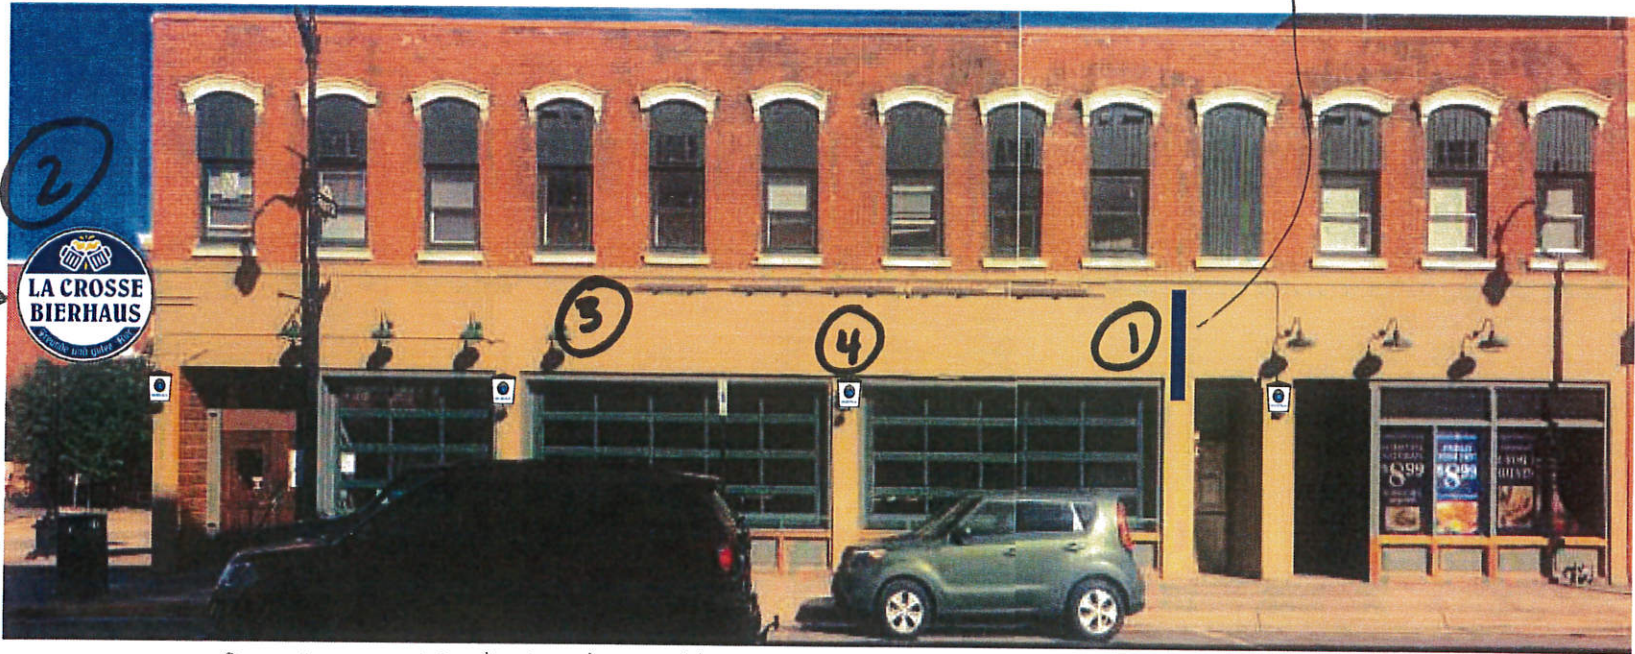

REFACE EXISTING PROJECTION SIGN

Projects outwards of 6'

Projects outwards of 3 1/2'

Building front is 100' in length.

Approved by: _____ Date: _____ Landlord: _____ Date: _____

lacrossesign.com

DESIGN

SALES

FILE

COLOR KEY

**La Crosse
Sign Group**

Drawing by: Danielle Hadley

Sign Type: Projection Sign

Date Created: 6/3/2020

Last Modified:

Scale: 1/8" = 1' 0"

Job Name: La Crosse Bierhaus

Job Address:
128 3RD ST
La Crosse, WI 54601

Salesperson: Joel House

Job Number: 109400

Revision Number:

Job File Location:
S:\La Crosse BierHaus\128 3rd
St\109400 - Update exterior
signage\Design\Art 109400
Store Front

a ■ TBD

b ■

c ■

d ■

e ■

f ■

g □ TBD

h □

i □

j □

k ■

l ■