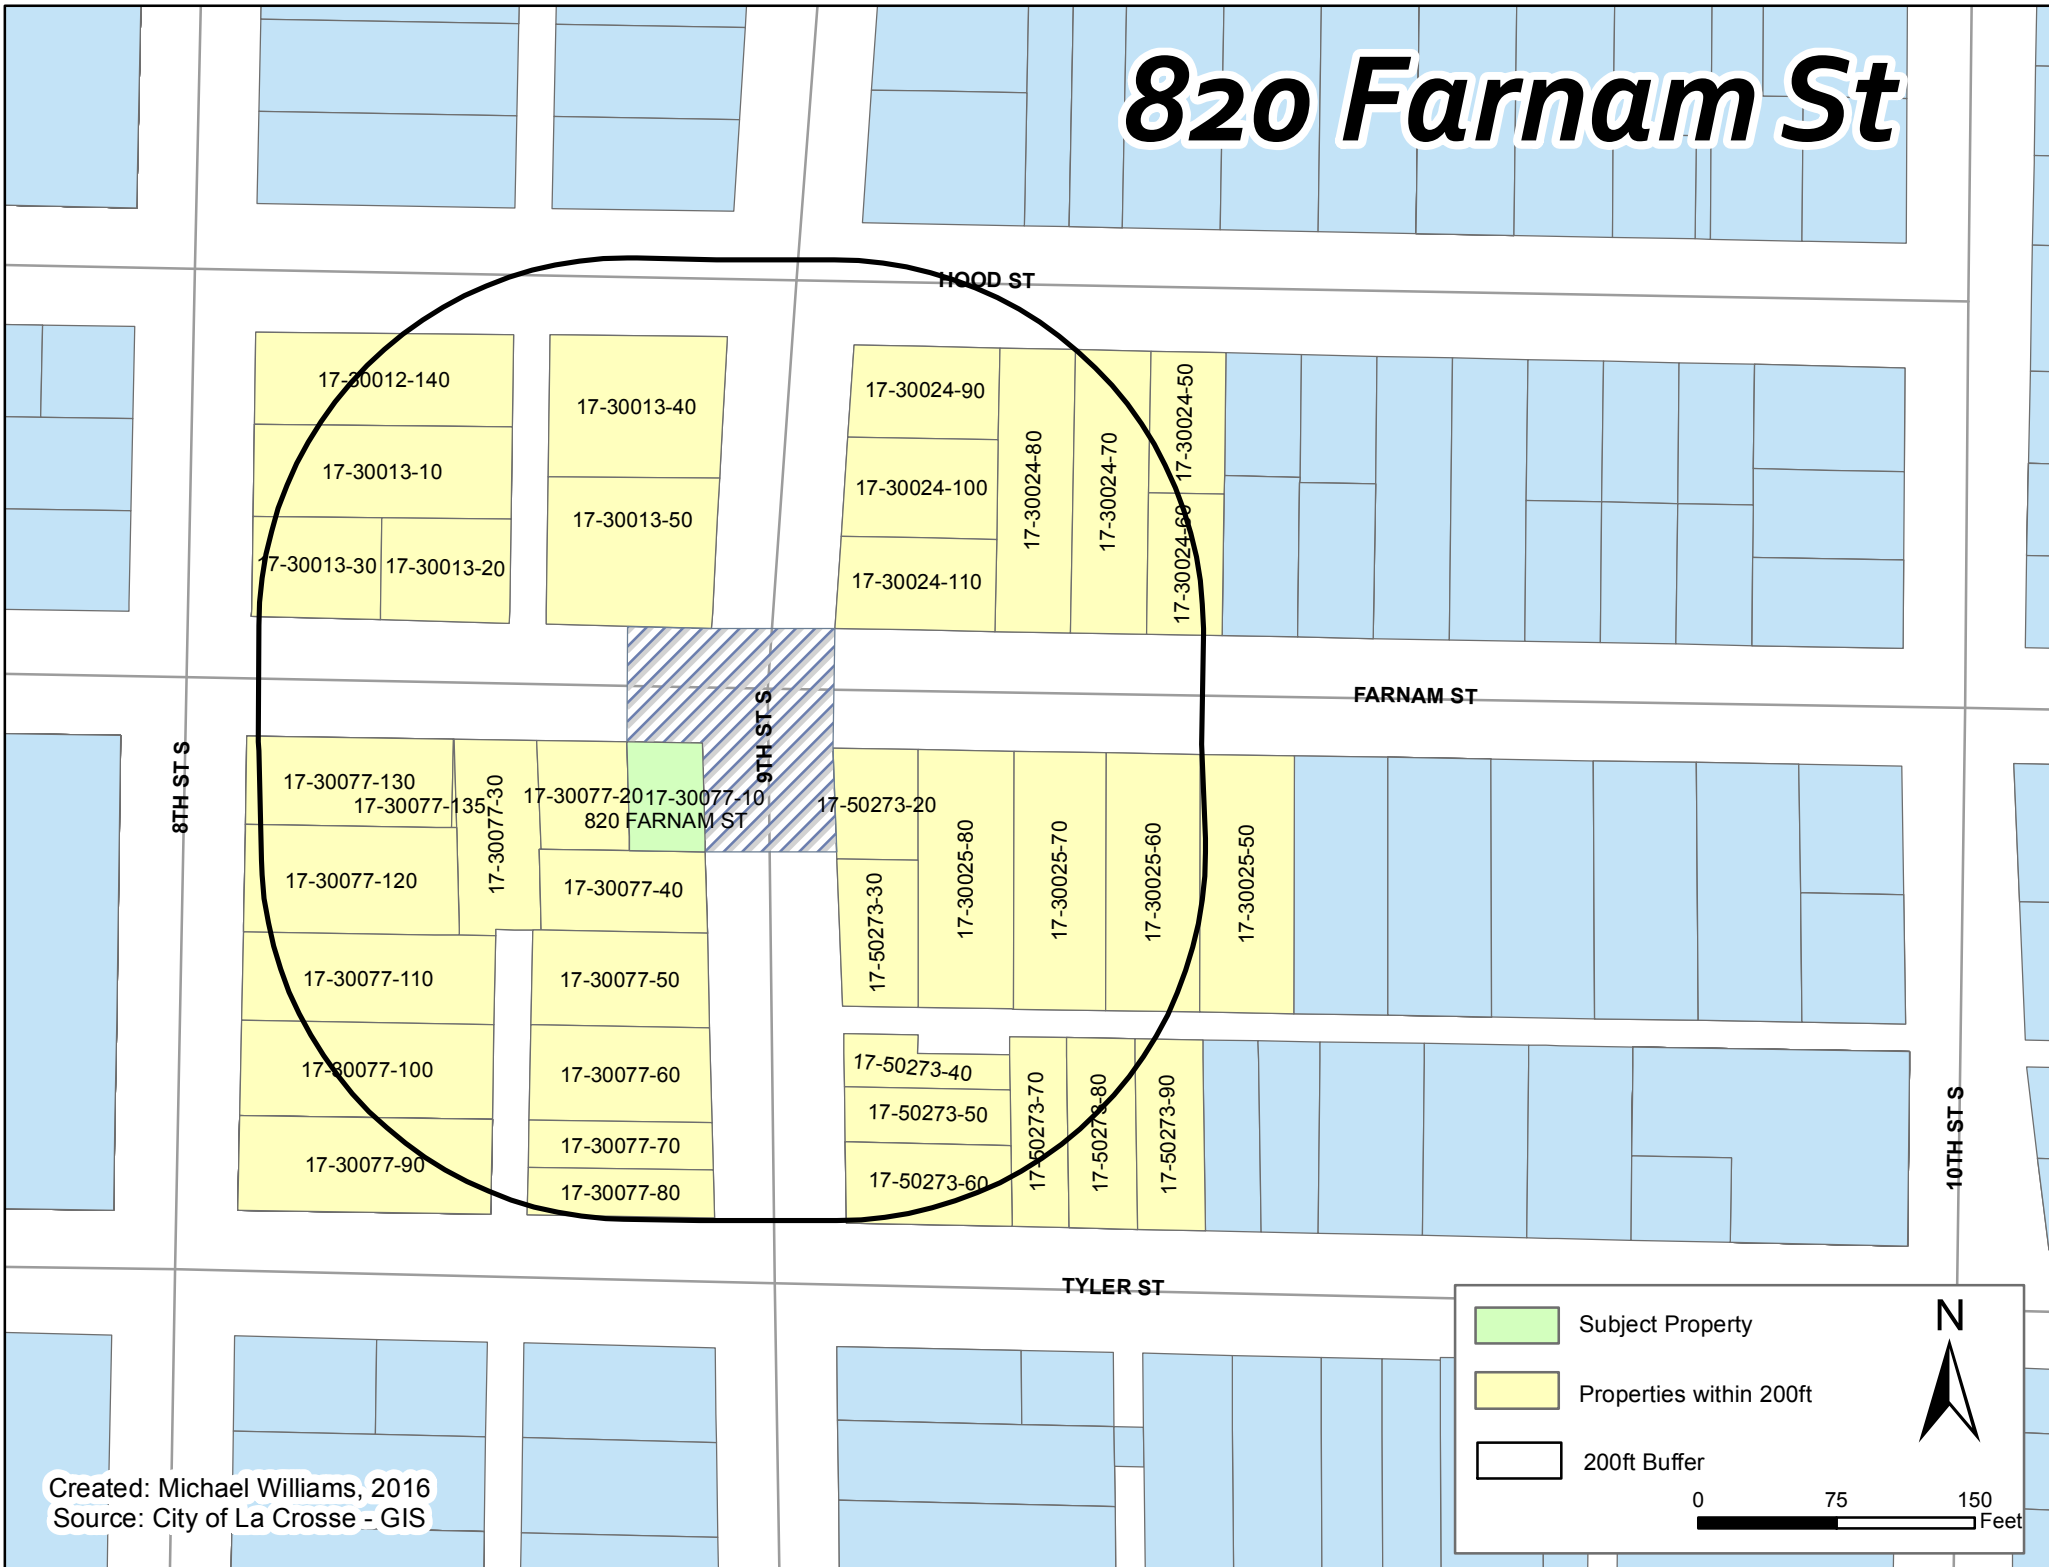

820 Farnam St

Created: Michael Williams, 2016
Source: City of La Crosse - GIS

Legend

-  Subject Property
-  Properties within 200ft
-  200ft Buffer

Scale

0 75 150 Feet

North Arrow