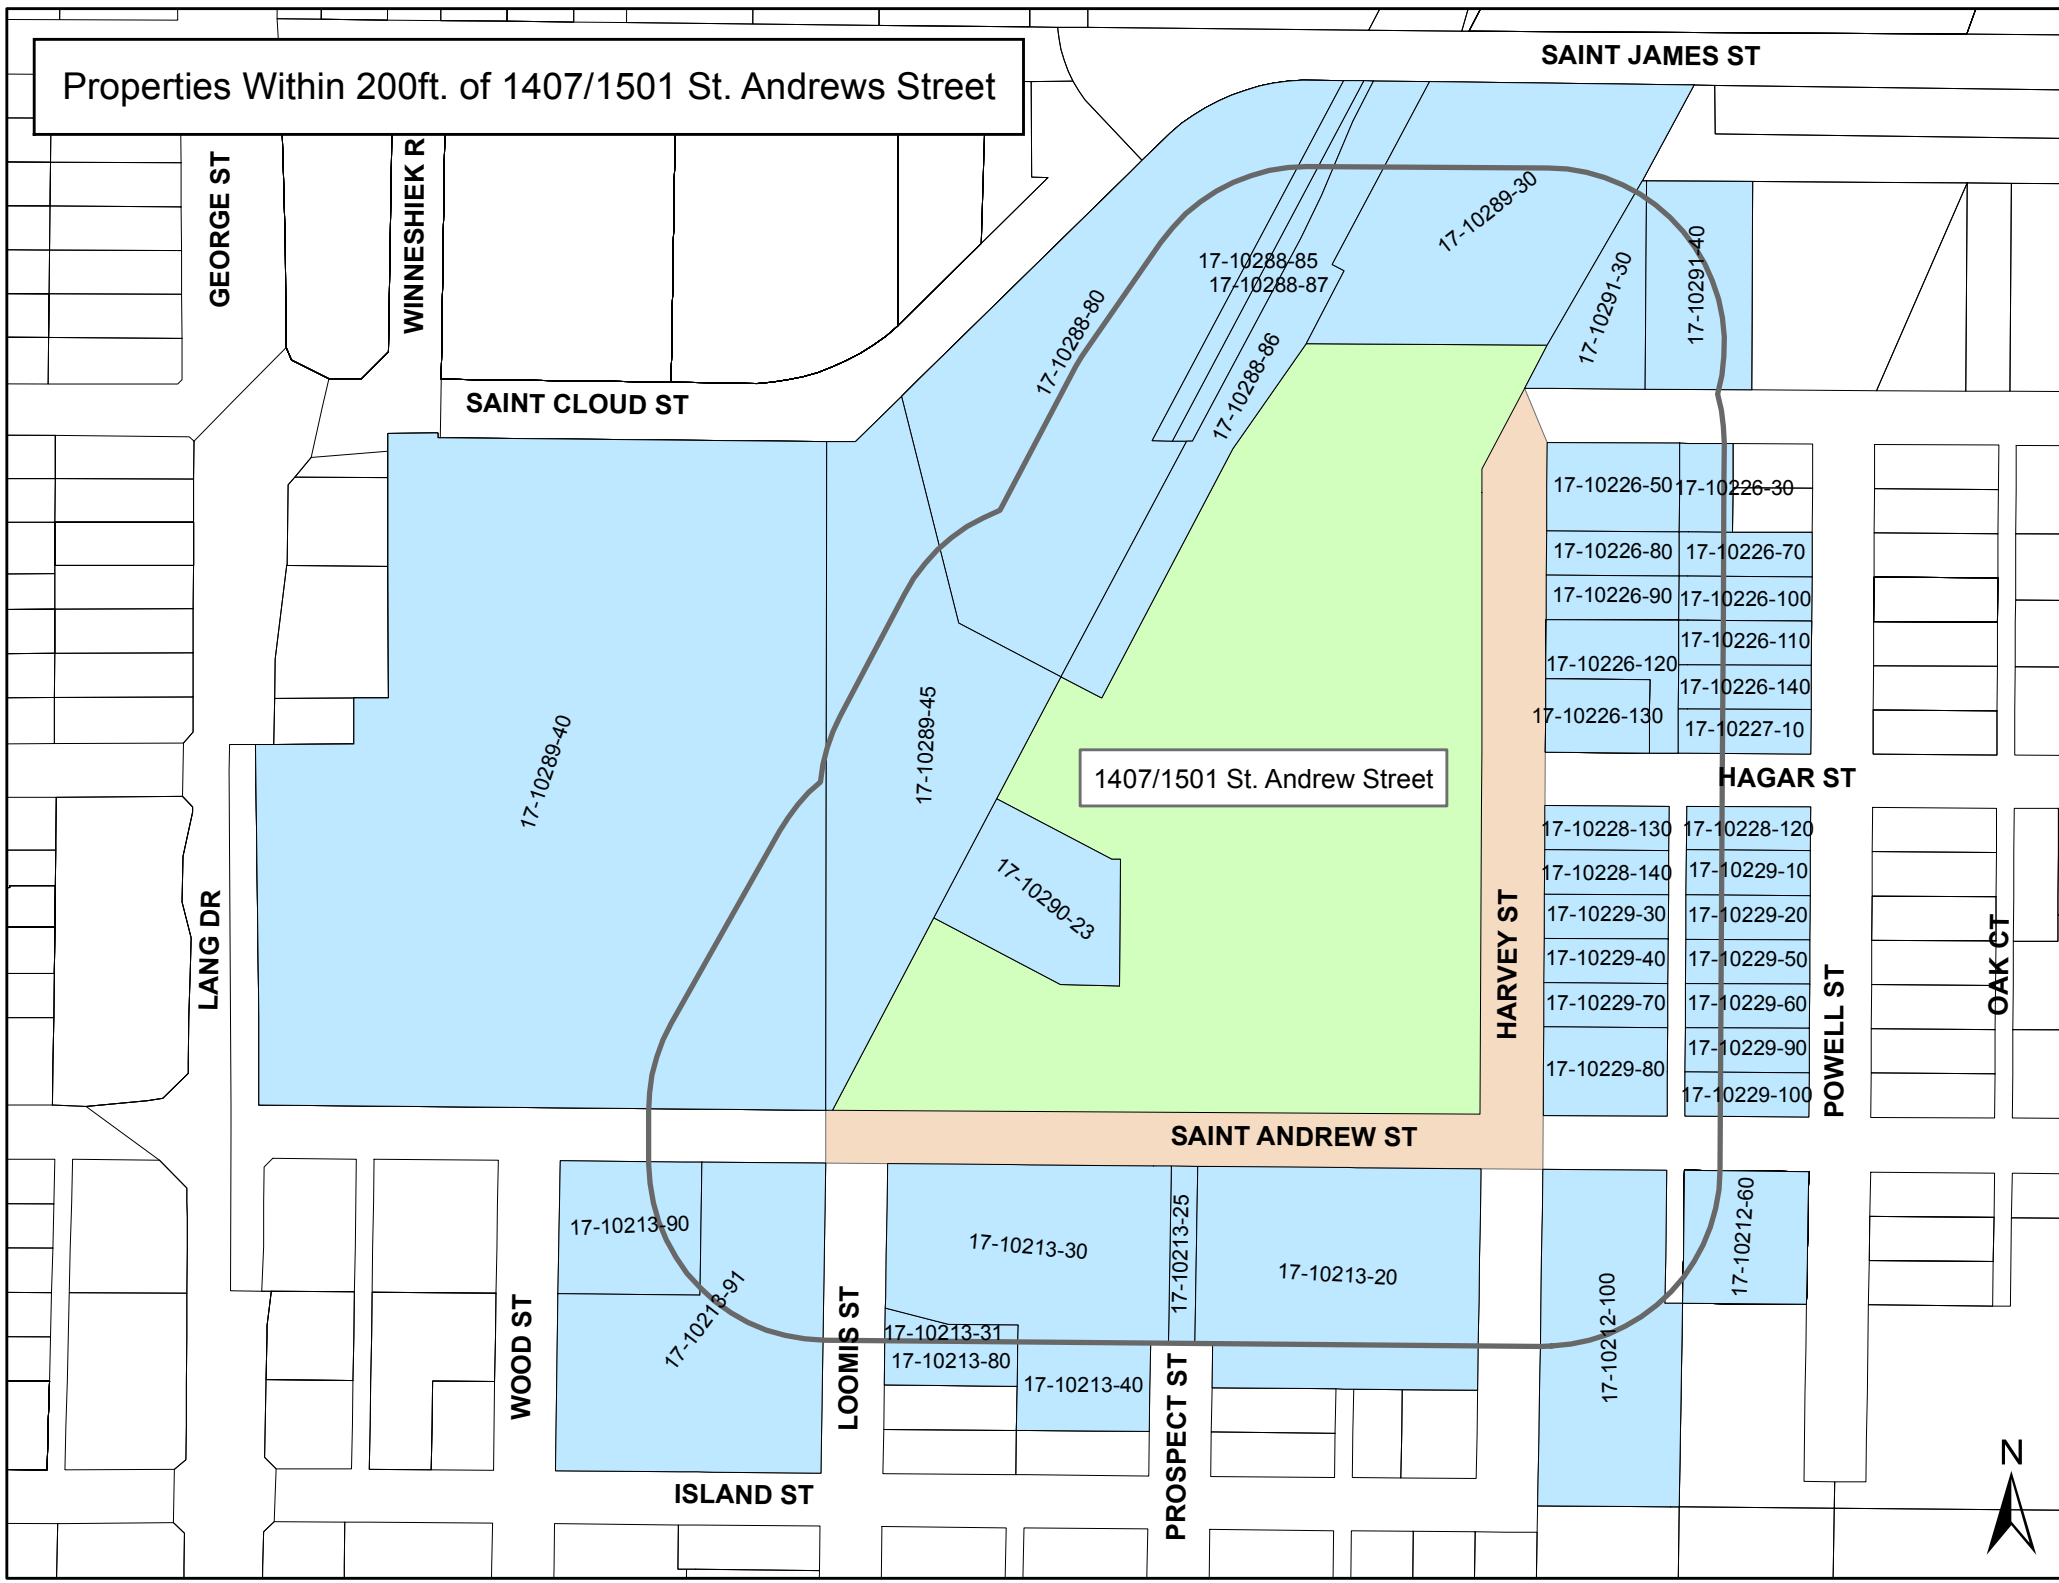

Properties Within 200ft. of 1407/1501 St. Andrews Street

Properties Within 200ft. of 1407/1501 St. Andrews Street

1407/1501 St. Andrew Street

GEORGE ST

WINNESHIEK R

SAINT CLOUD ST

SAINT JAMES ST

LANG DR

WOOD ST

ISLAND ST

LOOMIS ST

PROSPECT ST

SAINT ANDREW ST

HARVEY ST

HAGAR ST

POWELL ST

OAK CT

17-10289-40

17-10289-45

17-10290-23

17-10288-80

17-10288-85  
17-10288-87

17-10288-86

17-10289-30