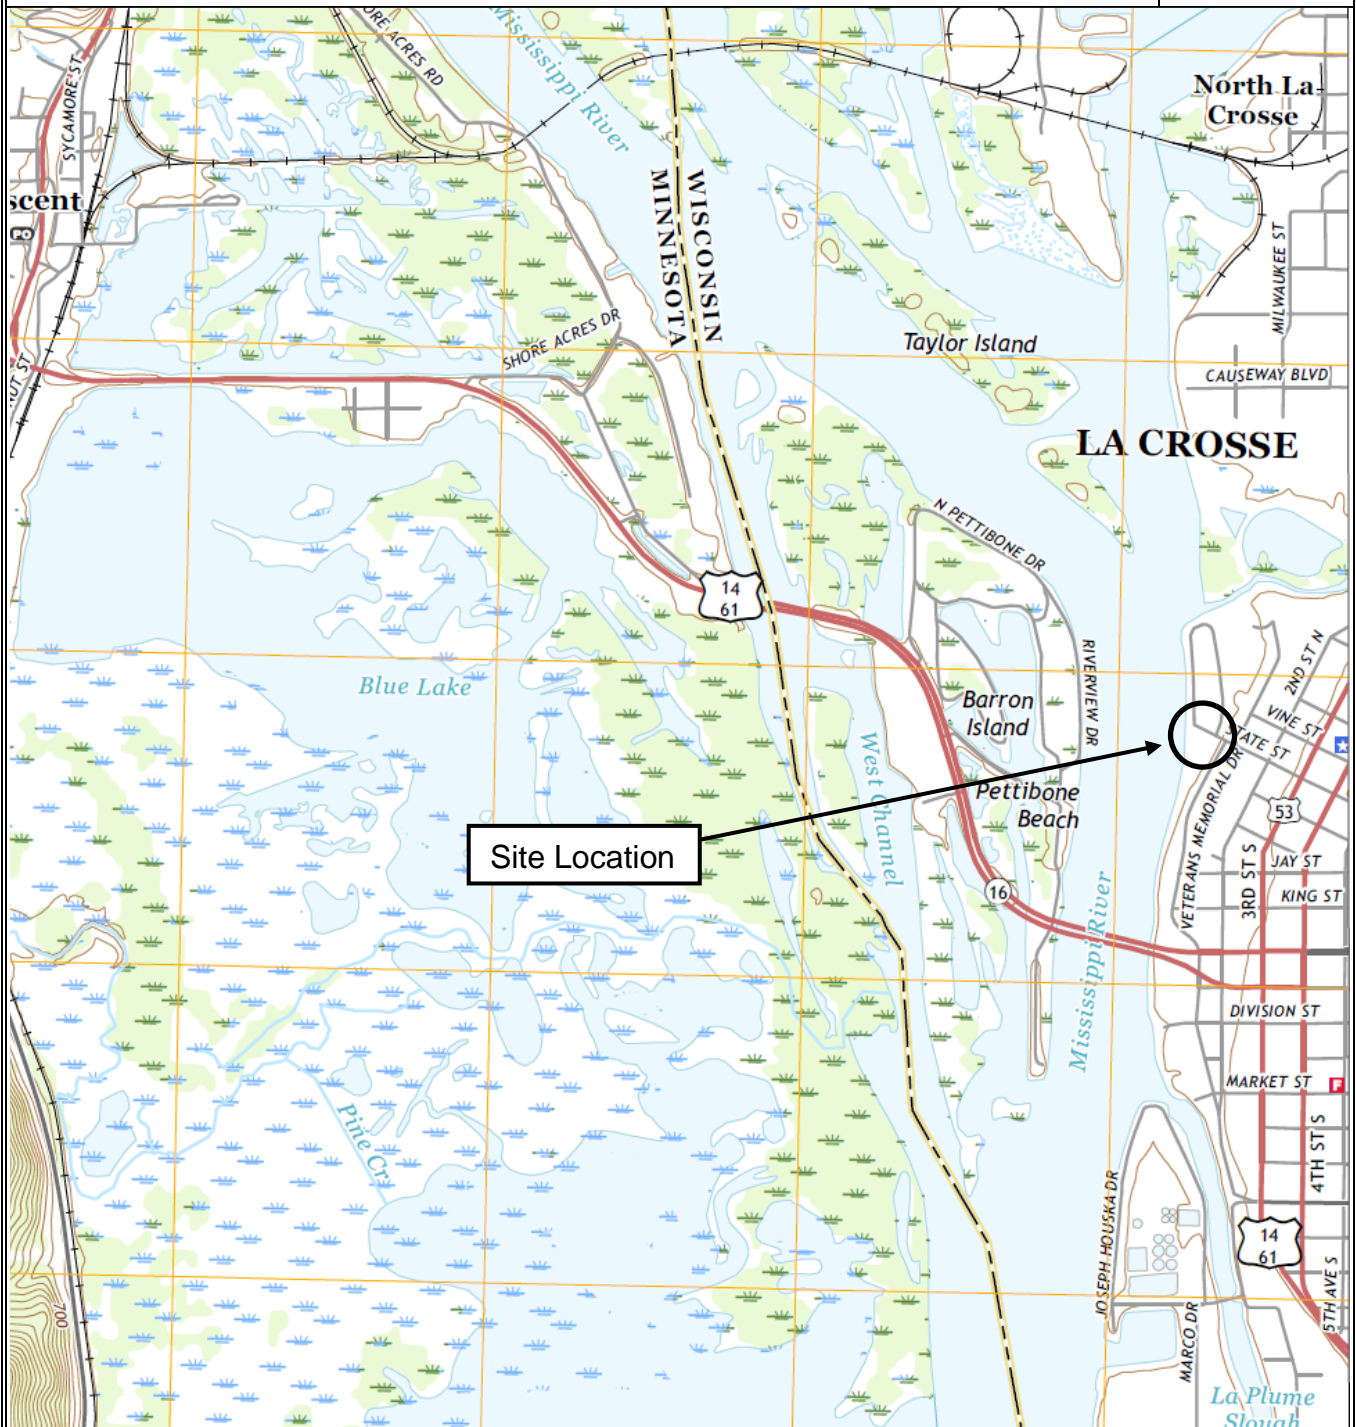

La Crescent Quadrangle, Wisconsin-Minnesota (2018)

Contour Interval = 20 Feet

Scale 1 Inch = ~2,000 Feet

Latitude: 43° 48' 53.79" N, Longitude: 91° 15' 19.58" W

Township: T16N Range: R7W Section: S31

North

Site Vicinity Map

Verizon Wireless - LA CROSSE-SC02 - A
220 Veterans Memorial Drive E
La Crosse, Wisconsin 54601