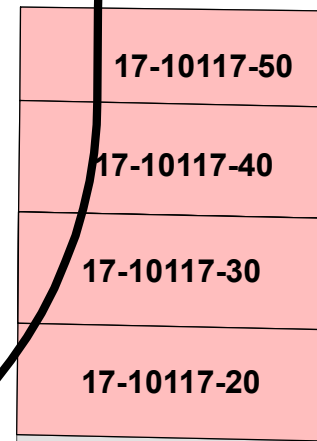

CHARLES ST

GEORGE ST

**1649 Kane St  
1026 Rublee St**

KANE ST

**Properties within 200ft of 1649 Kane St and 1026 Rublee St**