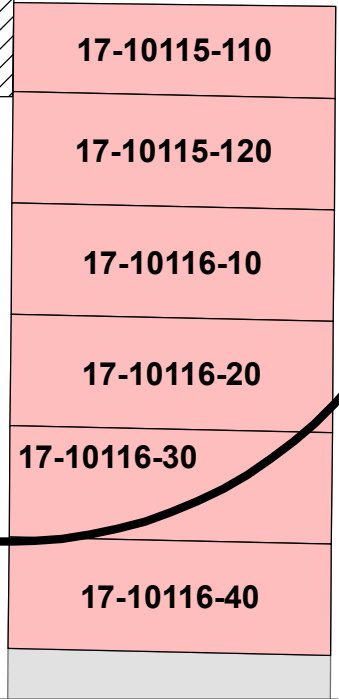

CHARLES ST

GEORGE ST

**1649 Kane St  
1026 Rublee St**

KANE ST

**Properties within 200ft of 1649 Kane St and 1026 Rublee St**