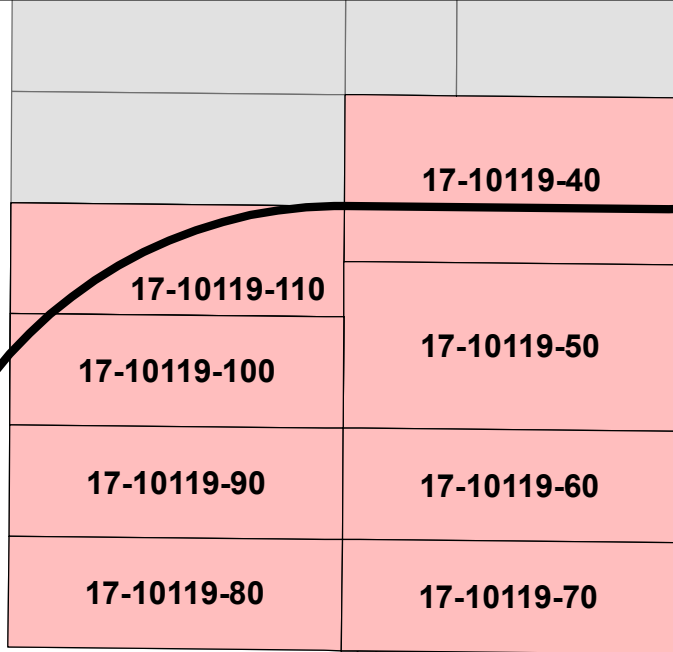

CHARLES ST

GEORGE ST

**1649 Kane St  
1026 Rublee St**

KANE ST

**Properties within 200ft of 1649 Kane St and 1026 Rublee St**