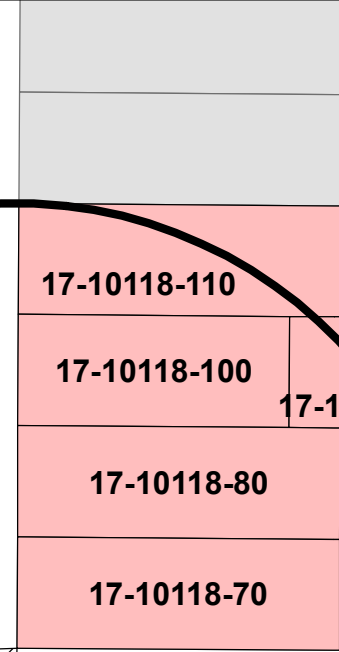

CHARLES ST

GEORGE ST

**1649 Kane St  
1026 Rublee St**

KANE ST

**Properties within 200ft of 1649 Kane St and 1026 Rublee St**