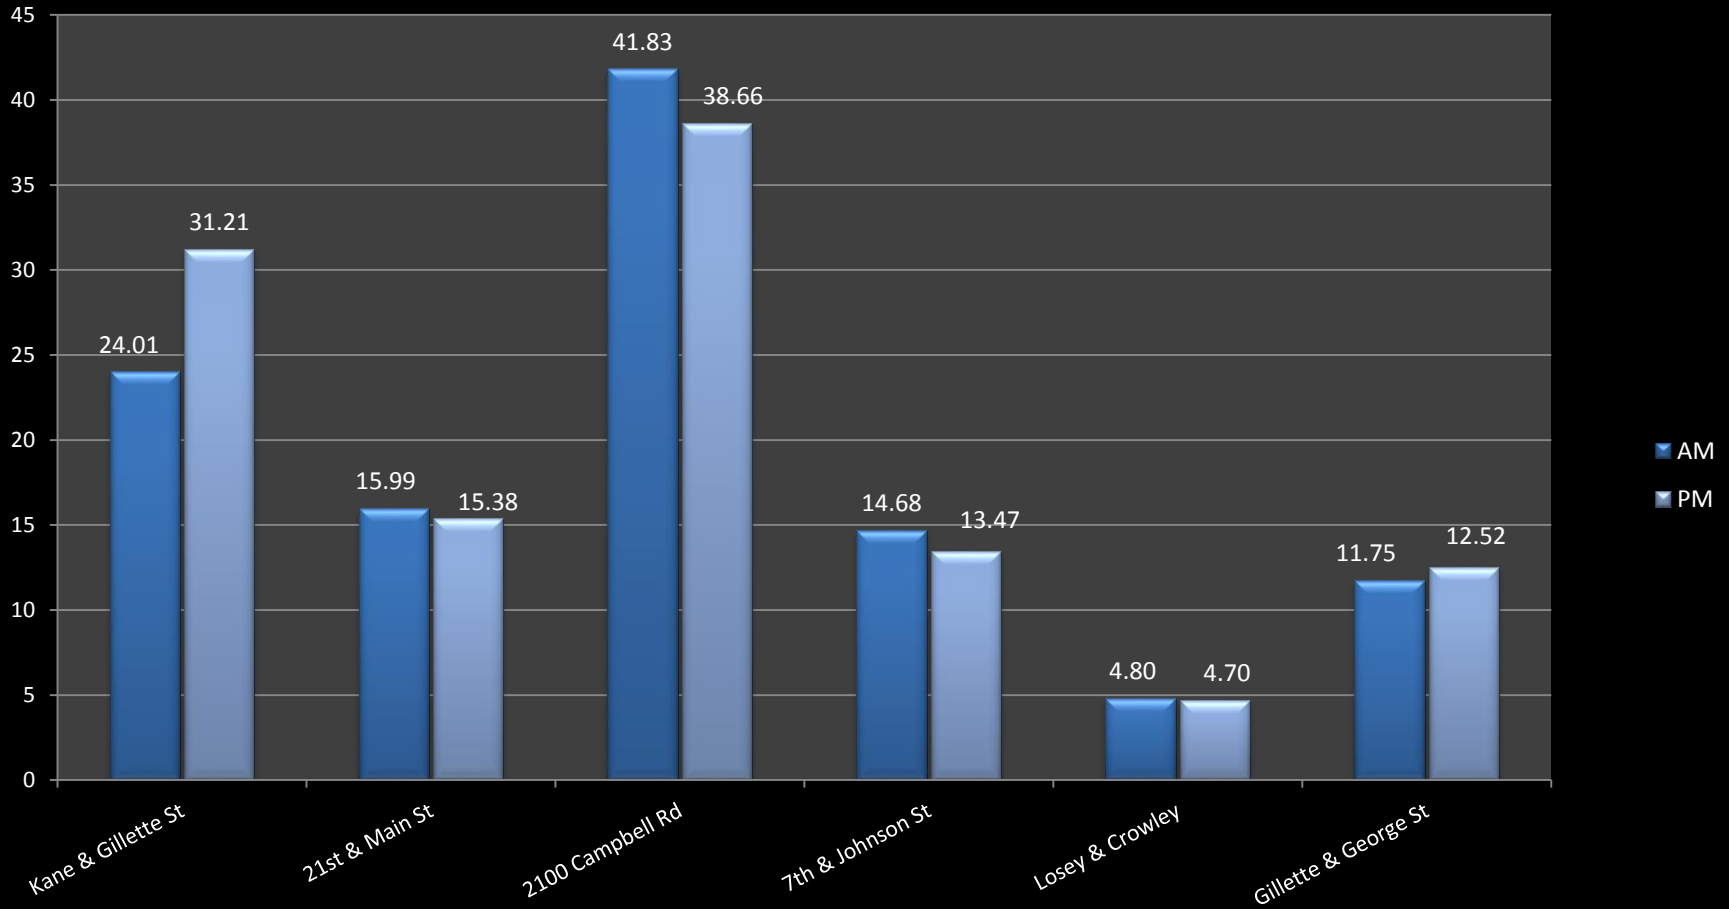

La Crosse Police Department

CROSSING GUARD SUMMARY REPORT 2012-2013

August 2, 2013

Assistant Police Chief Robert Abraham

La Crosse Police Department

By The Numbers:

- There are currently 6 intersections covered by adult crossing guards in the City of La Crosse.
- The adult crossing guards are 100% funded & administered by the La Crosse Police Department.
- Hourly starting wage is \$9.25/hr with a 4 step increase based on years of service.
- The data compiled for this report is based on daily pedestrian counts conducted by the adult crossing guards for the 2012/2013 school year.
- AM & PM daily pedestrian counts were analyzed by the traffic engineer and entered to develop a composite score to base the need of a adult crossing guard at the 6 existing crossings.

Assistant Police Chief Robert Abraham

La Crosse Police Department

Daily Average of Pedestrians Crossed

Assistant Police Chief Robert Abraham